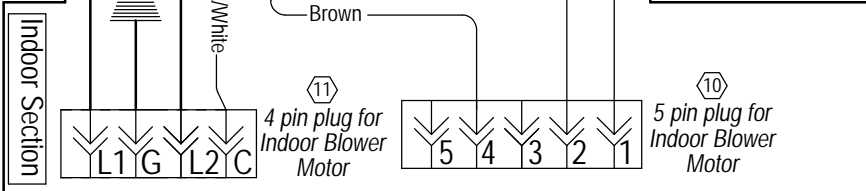

CAPACITOR CHART
MODEL CAPACITOR
PH13482 5/370

18 Heat Pump Control

BLINK CODES

BLINK	FUNCTION
SLOW	NORMAL FUNCTION
FAST	ASCD TIMER ACTIVE
1	LPS FAILURE
2	HPS FAILURE SOFT LOCKOUT
3	DEFROST MODE ACTIVE
4	HPS FAILURE HARD LOCKOUT

SEN JMP SPEEDUP 90 60 30

460-60-3 Diagram

	Factory	Field	Optional
High Voltage			
Low Voltage			

WARNING
USE COPPER CONDUCTORS ONLY SUITABLE FOR AT LEAST 75° C.

DANGER
*ELECTRICAL SHOCK HAZARD
*DISCONNECT POWER BEFORE SERVICING.

99 Wire Identification numbers for Bard use only.

Bard
SINCE 1914
Bard Mfg. Co.
Bryan, Ohio
4110-302 A

460-60-3