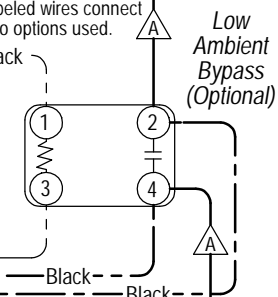

CAPACITOR CHART
MODEL CAPACITOR
PH13482 5/370

18 Heat Pump Control

BLINK CODES

BLINK	FUNCTION
SLOW	NORMAL FUNCTION
FAST	ASCD TIMER ACTIVE
1	LPS FAILURE
2	HPS FAILURE SOFT LOCKOUT
3	DEFROST MODE ACTIVE
4	HPS FAILURE HARD LOCKOUT

SEN JMP SPEEDUP 90 60 30

460-60-3 Diagram

	Factory	Field	Optional
High Voltage			
Low Voltage			

WARNING
USE COPPER CONDUCTORS ONLY SUITABLE FOR AT LEAST 75° C.

DANGER
*ELECTRICAL SHOCK HAZARD
*DISCONNECT POWER BEFORE SERVICING.