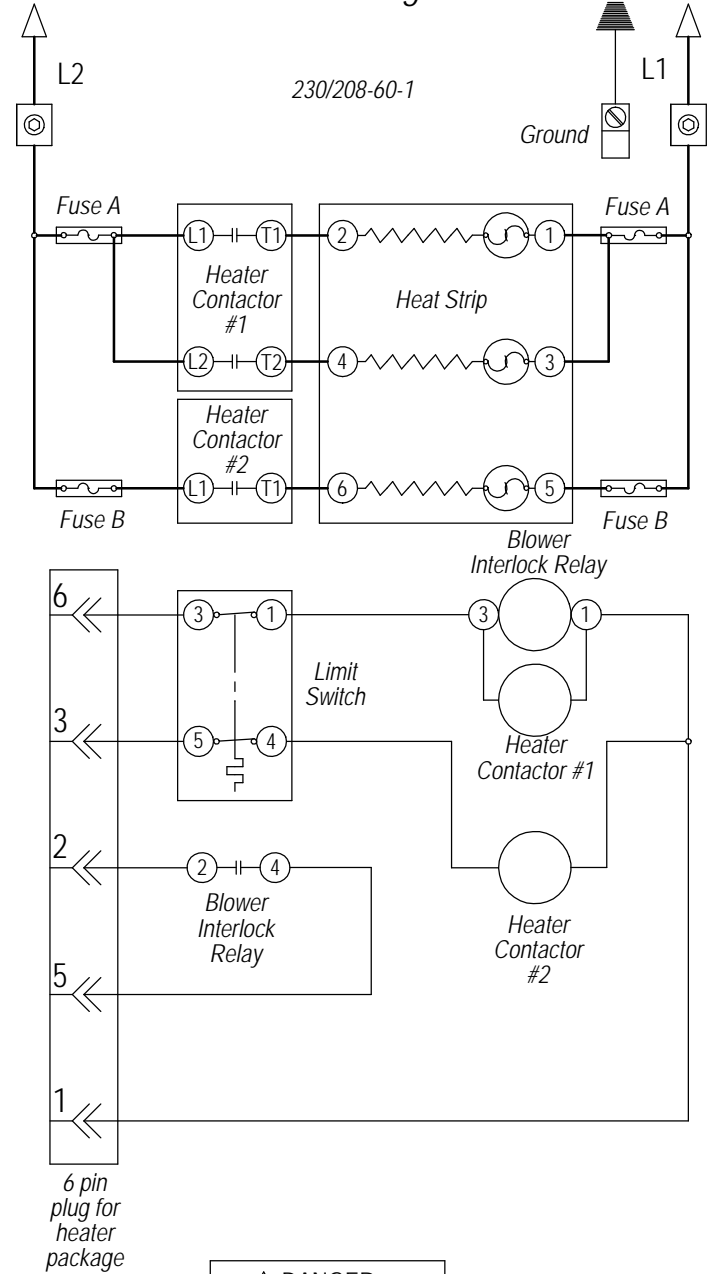

# Diagram for 230/208-60-1 Heater Package

# Ladder Diagram

**⚠ DANGER**  
 \*ELECTRICAL SHOCK HAZARD  
 \*DISCONNECT POWER BEFORE  
 SERVICING.

**⚠ WARNING**  
 USE COPPER CONDUCTORS  
 ONLY SUITABLE FOR AT LEAST  
 75° C.

	Factory	Field	Optional
High Voltage			
Low Voltage			