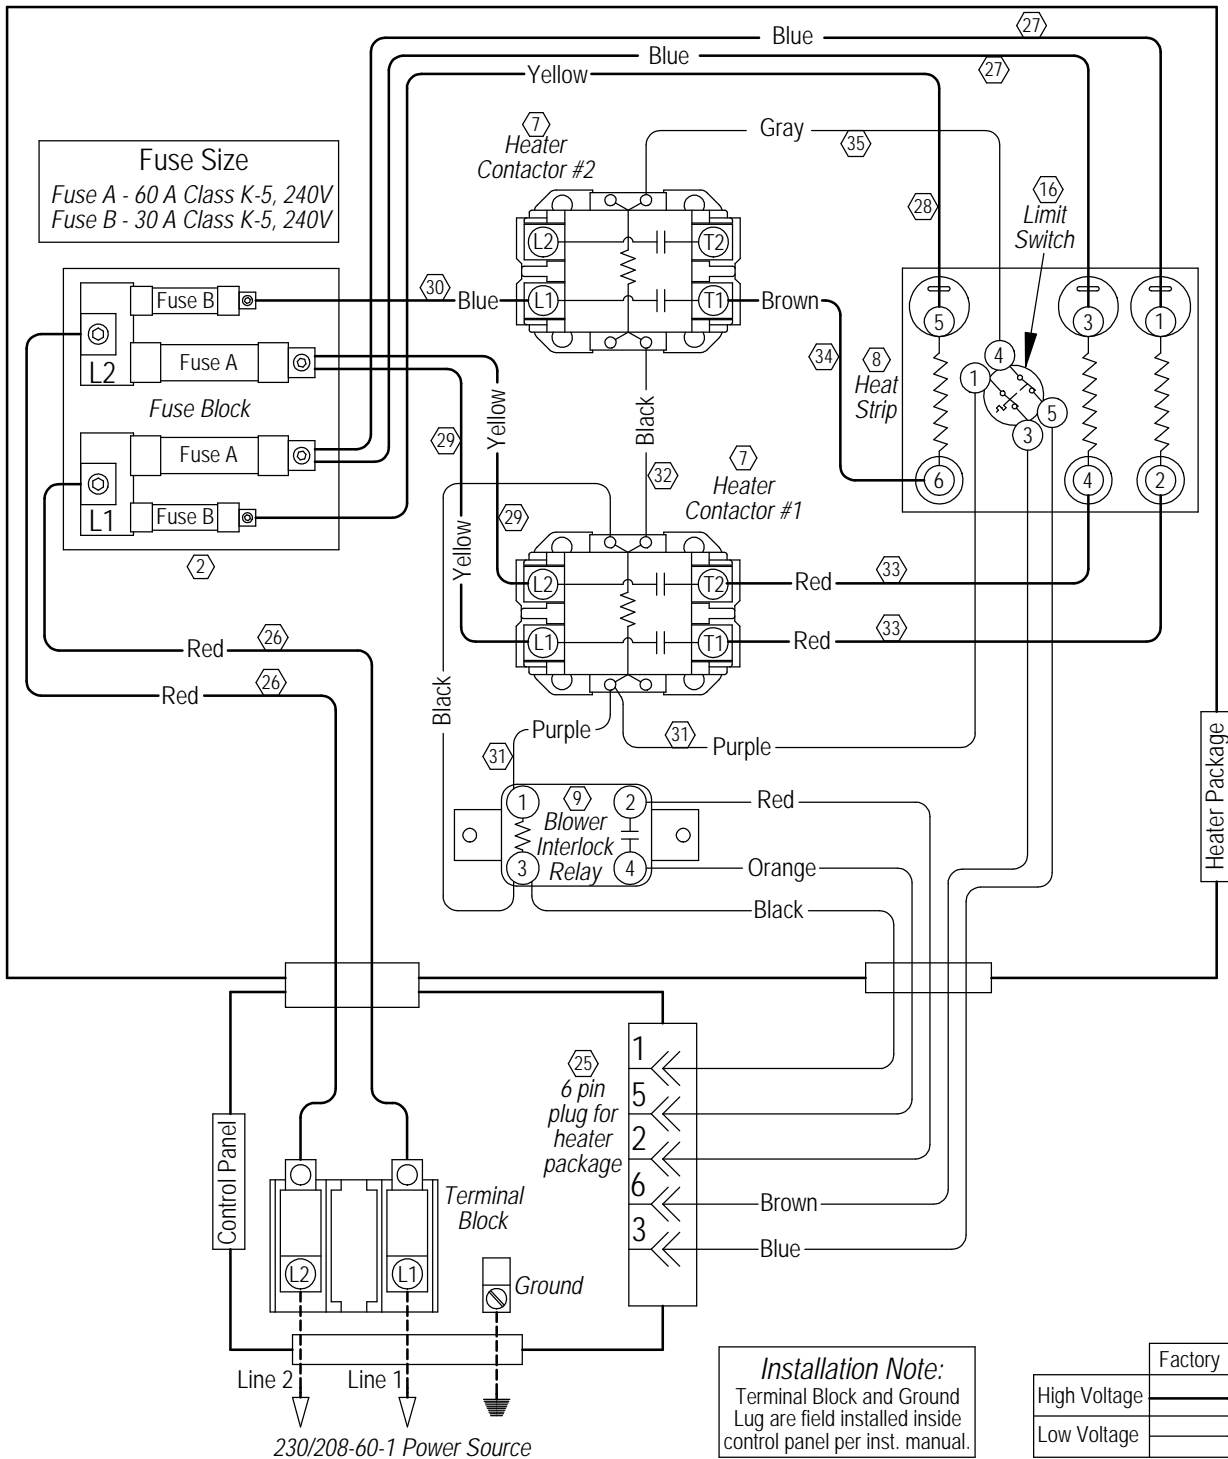

# Diagram for 230/208-60-1 Heater Package

# Ladder Diagram

**⚠ DANGER**  
 \*ELECTRICAL SHOCK HAZARD  
 \*DISCONNECT POWER BEFORE  
 SERVICING.

**⚠ WARNING**  
 USE COPPER CONDUCTORS  
 ONLY SUITABLE FOR AT LEAST  
 75° C.

	Factory	Field	Optional
High Voltage			
Low Voltage			