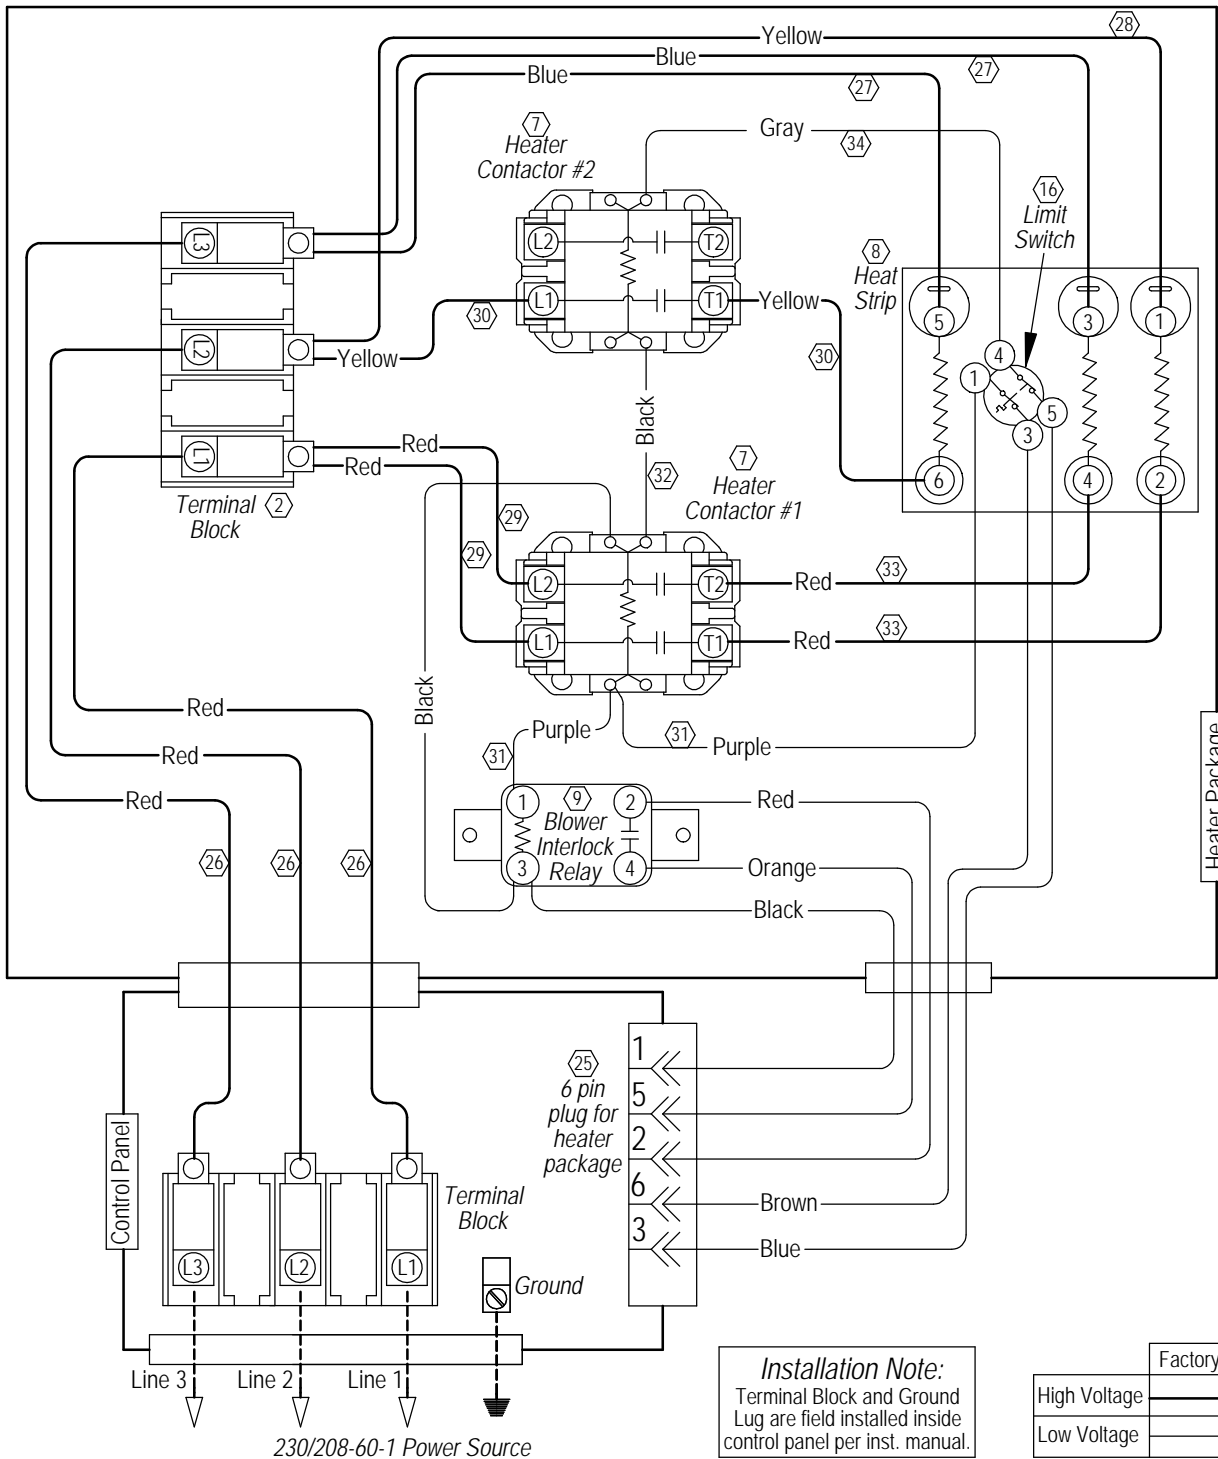

# Diagram for 230/208-60-3 Heater Package

**Installation Note:**  
Terminal Block and Ground Lug are field installed inside control panel per inst. manual.

# Ladder Diagram

	Factory	Field	Optional
High Voltage			
Low Voltage			

**⚠ DANGER**  
\*ELECTRICAL SHOCK HAZARD  
\*DISCONNECT POWER BEFORE SERVICING.

**⚠ WARNING**  
USE COPPER CONDUCTORS  
ONLY SUITABLE FOR AT LEAST 75° C.