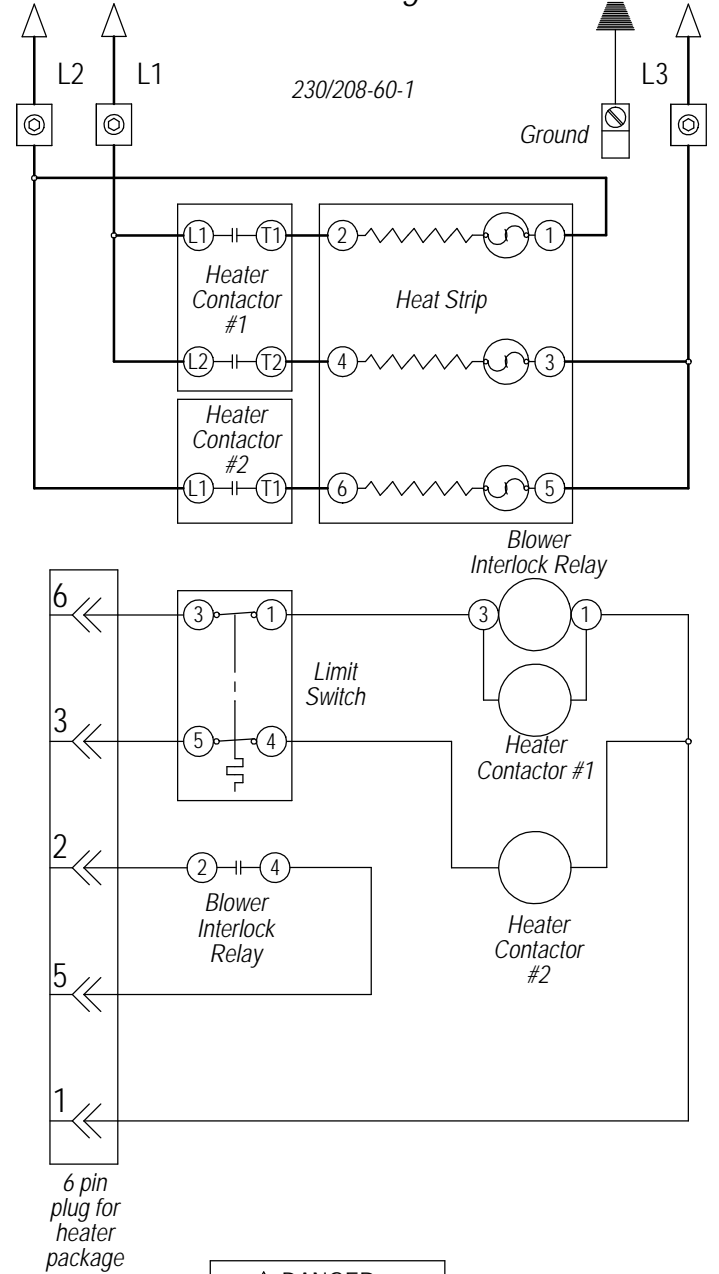

# Diagram for 230/208-60-3 Heater Package

**Installation Note:**  
Terminal Block and Ground Lug are field installed inside control panel per inst. manual.

# Ladder Diagram

	Factory	Field	Optional
High Voltage			
Low Voltage			

**⚠ DANGER**  
\*ELECTRICAL SHOCK HAZARD  
\*DISCONNECT POWER BEFORE SERVICING.

**⚠ WARNING**  
USE COPPER CONDUCTORS  
ONLY SUITABLE FOR AT LEAST 75° C.