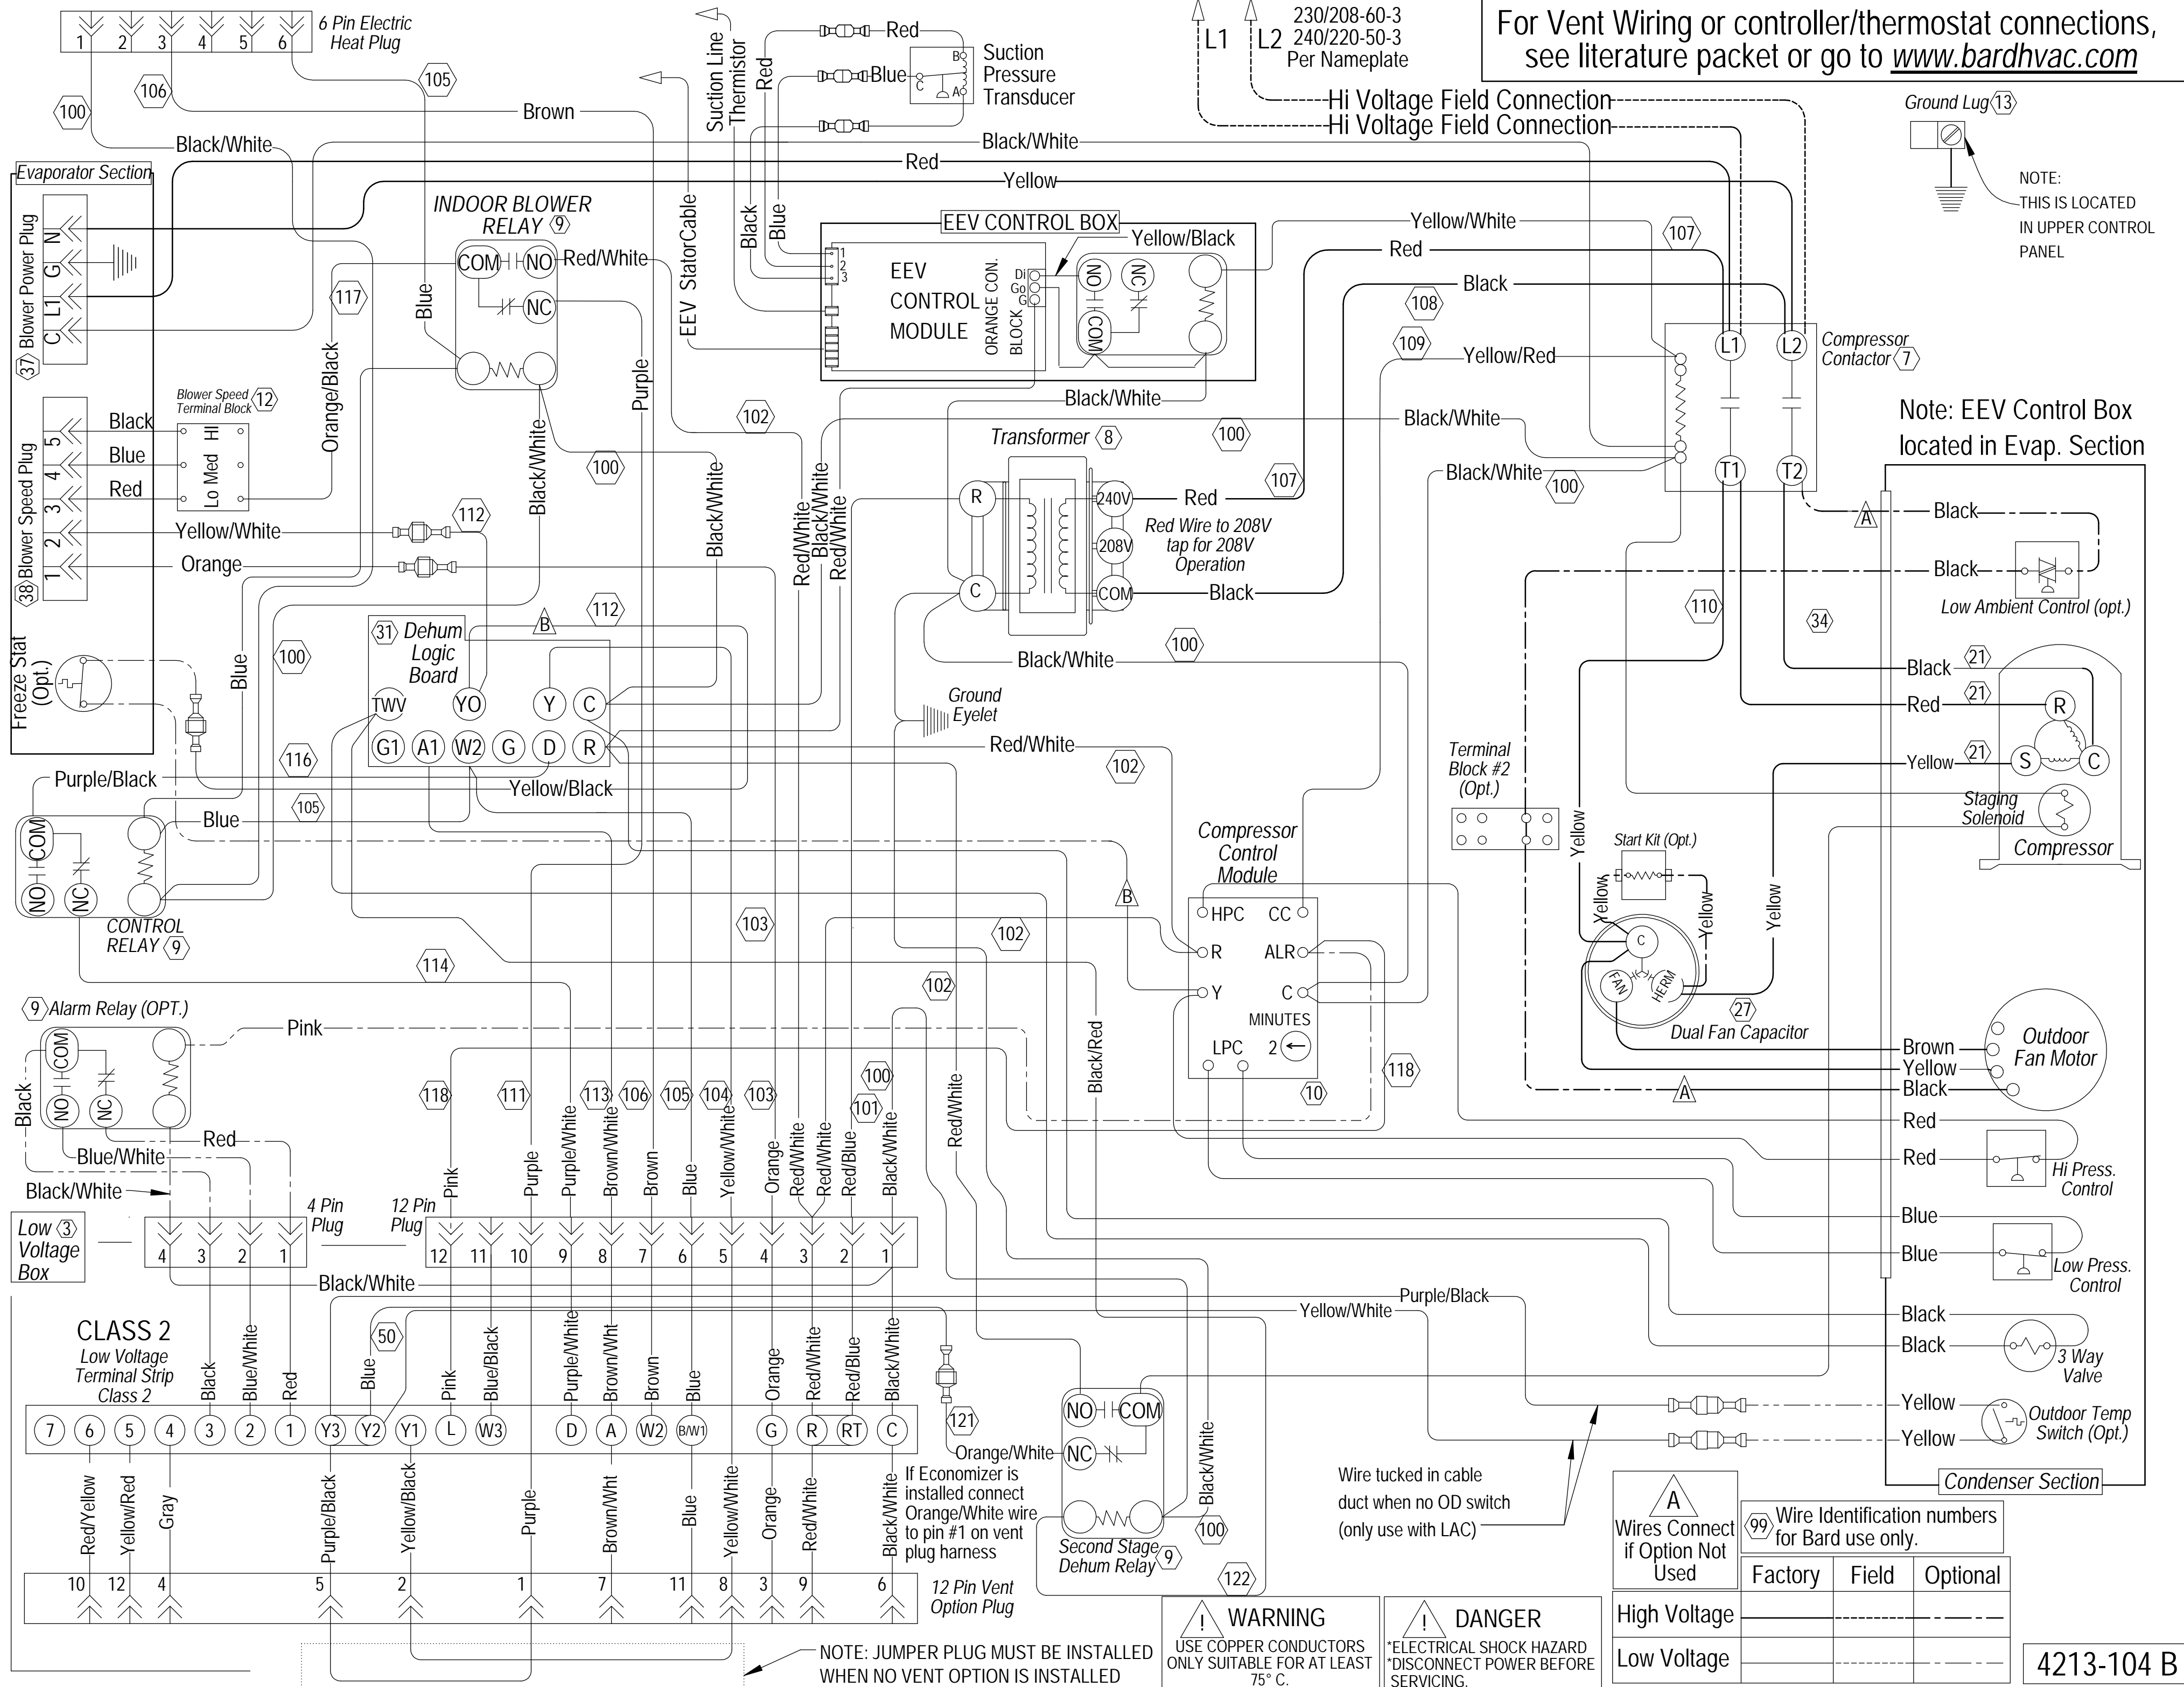

For Vent Wiring or controller/thermostat connections, see literature packet or go to www.bardhvac.com

Wires Connect if Option Not Used	Wire Identification numbers for Bard use only.		
	Factory	Field	Optional
High Voltage			
Low Voltage			