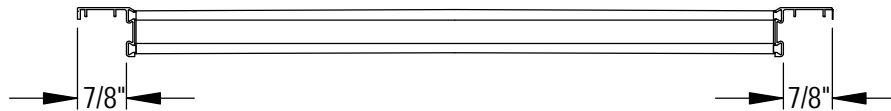

"RG" Series Return Air Grilles

Grille Size Chart

Grille part number	Use with unit(s)	Dim. "A"	Dim. "B"	Dim. "C"	Dim. "D"	Shipping Weight
RG-1 (10"x 17")	WA121	18.500	11.500	0.813	13.000	2.7 lbs.
RG-2 (12"x 20")	WA,WE,WL,WH 18-25	21.500	13.500	0.813	16.000	4.2 lbs.
RG-3 (14"x 28")	SH,WA,WE,WG,WL,WH 26-37	29.500	15.500	0.813	24.000	5 lbs.
RG-5 (16"x 30")	SH,WA,WE,WG,WL,WH 38-72	31.500	17.500	0.813	26.000	5 lbs.