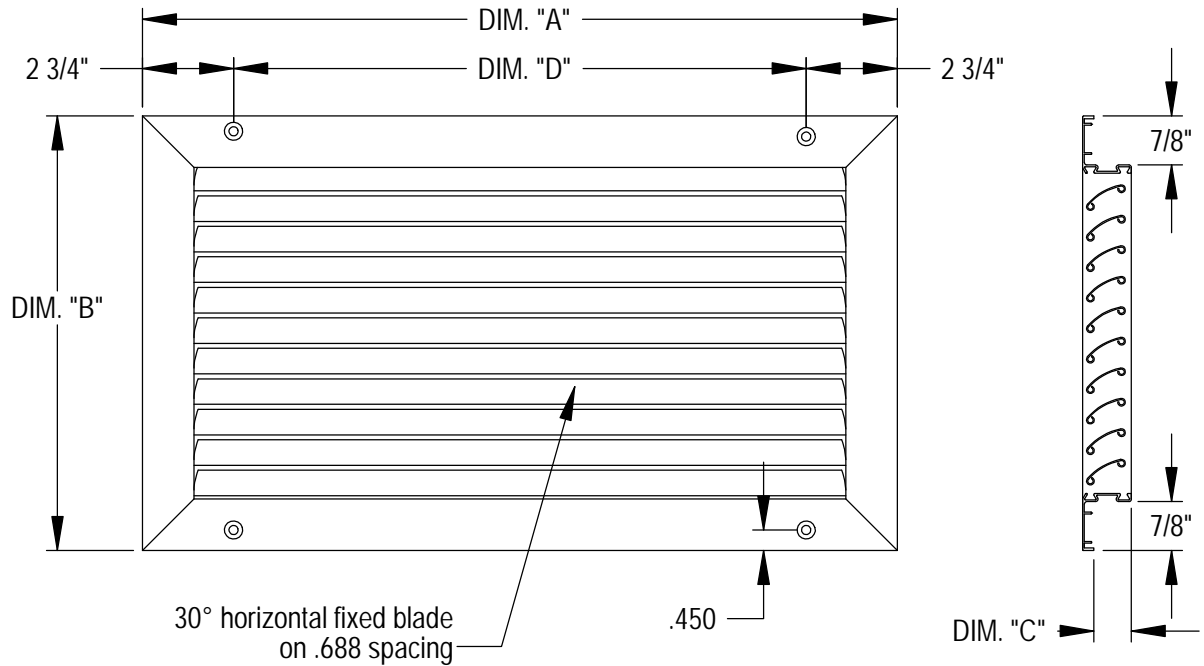

"RG" Series Return Air Grilles

Grille Size Chart

Grille part number	Use with unit(s)	Dim. "A"	Dim. "B"	Dim. "C"	Dim. "D"	Shipping Weight
RG-1 (10"x 17")	WA121	18.500	11.500	0.813	13.000	2.7 lbs.
RG-2 (12"x 20")	WA,WE,WL,WH 18-25	21.500	13.500	0.813	16.000	4.2 lbs.
RG-3 (14"x 28")	SH,WA,WE,WG,WL,WH 26-37	29.500	15.500	0.813	24.000	5 lbs.
RG-5 (16"x 30")	SH,WA,WE,WG,WL,WH 38-72	31.500	17.500	0.813	26.000	5 lbs.

Standard industry tolerances apply. Specs. are subject to change without notice.

Construction: Aluminum frame - brushed aluminum finish.

MIS-2407 A

Job Name:	Architect:
Location:	Engineer:
	Contractor: