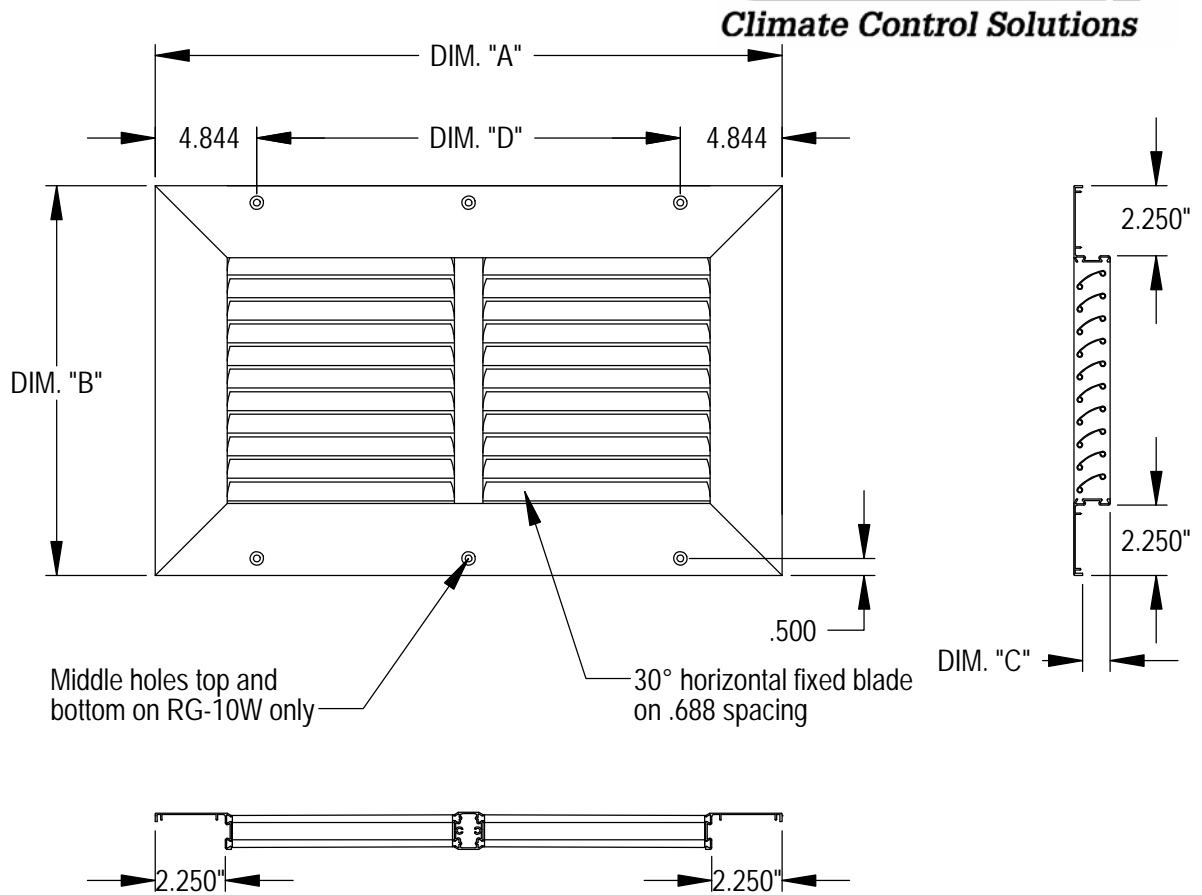

"RG/W" Series Return Air Grilles

Grille Size Chart						
Grille part number	Use with unit(s)	Dim. "A"	Dim. "B"	Dim. "C"	Dim. "D"	Shipping Weight
RG-1W (10"x 17")	W12AB	21.250	14.250	0.813	11.562	2.7 lbs.
RG-2W (12"x 20")	WA,WL,WH 18-24	24.250	16.250	0.813	14.562	4.2 lbs.
RG-3W (14"x 28")	WA,WG,WL,WH 30-36	32.250	18.250	0.813	22.562	5.8 lbs.
RG-5W (16"x 30")	WA,WG,WL,WH 42-72	34.250	20.250	0.813	24.562	6 lbs.
RG-10W (22" X 43")	W090AP*,W120AP*,W150AP*	47.000	26.000	0.813	37.313	10 lbs.
RG-15W (22" X 55")	W180BP*	59.000	26.000	0.813	49.313	12.5 lbs.

Standard industry tolerances apply. Specs. are subject to change without notice.

Construction: Aluminum frame - brushed aluminum finish.

MIS-2408 D

Job Name:	Architect:
Location:	Engineer:
	Contractor: