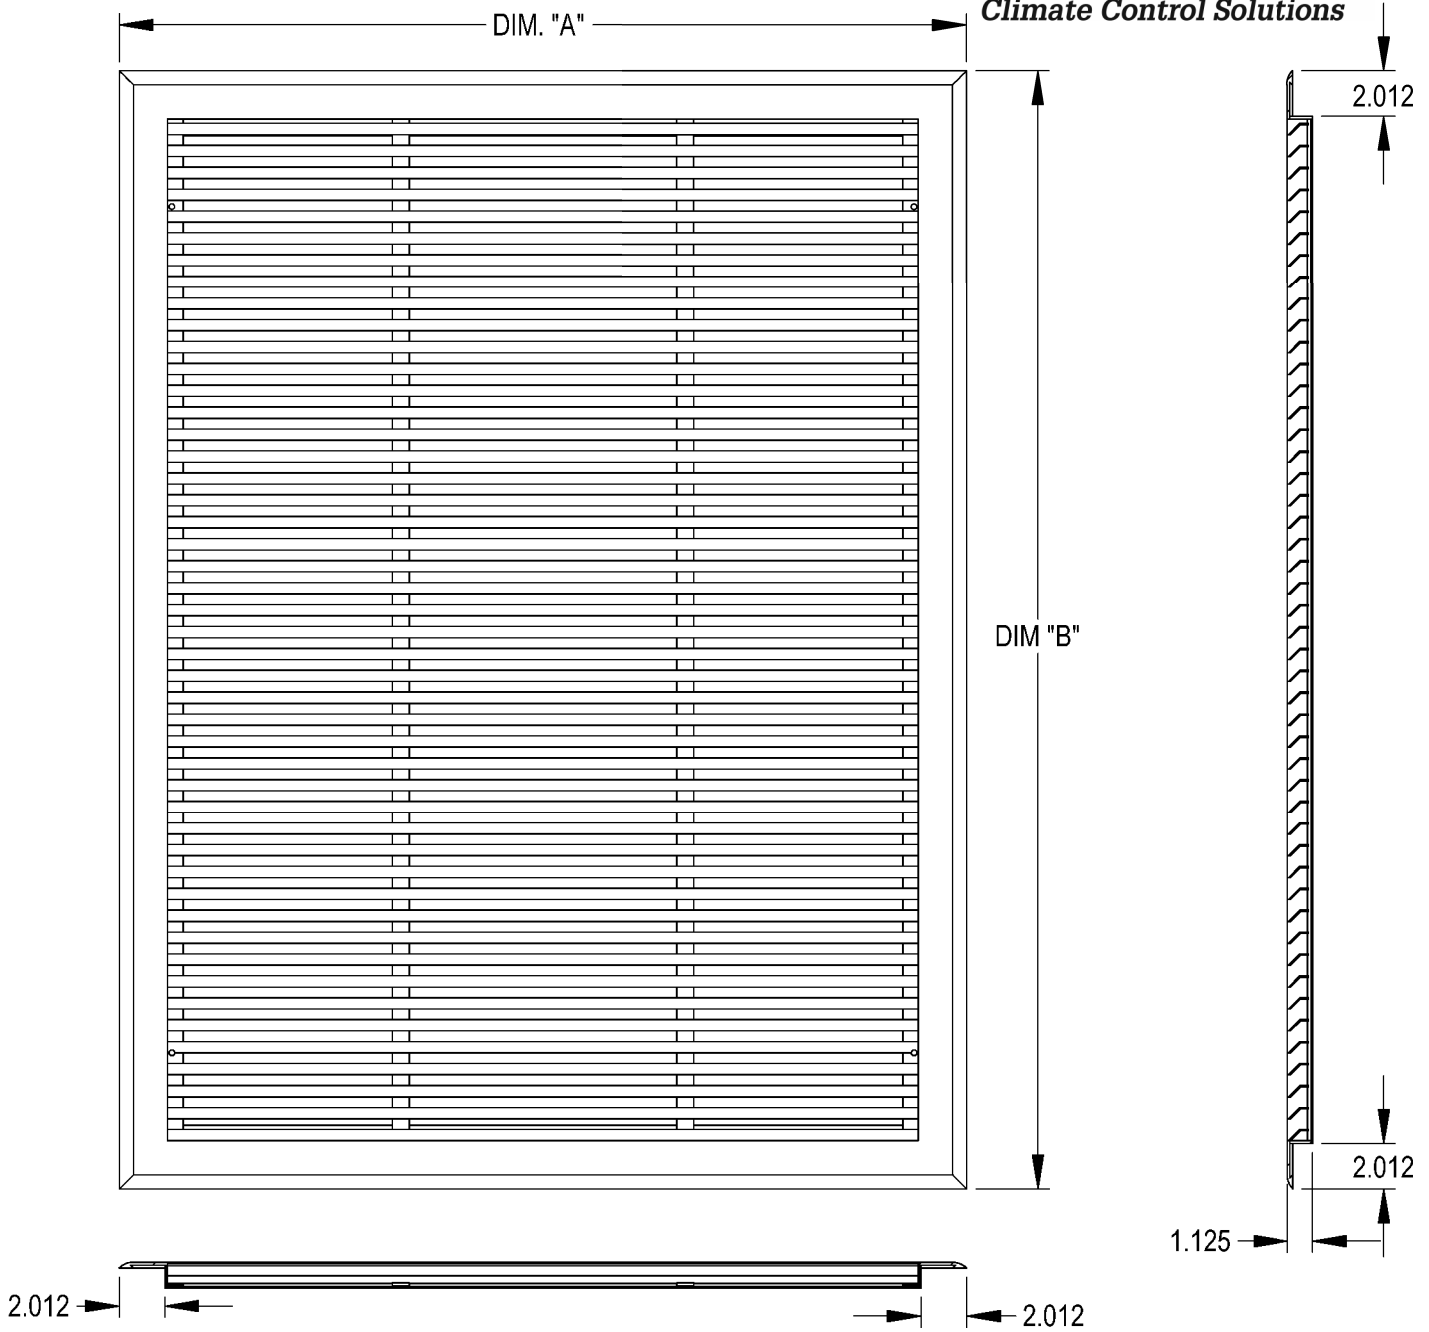

# "QLG" Series Wall Louver Grille

**Grille Size and Color Chart**

Grille part number	Grille Color	Use with unit(s)	DIM. "A"	DIM. "B"
QLG-10	Clear Anodized	Q24, 30, 36, 42	37.500	49.500
QLG-20	Medium Bronze Paint			
QLG-30	Dark Bronze Paint			
QLG-15	Clear Anodized	Q48, 60	45.500	49.500
QLG-25	Medium Bronze Paint			
QLG-35	Dark Bronze Paint			
QLG-11	Clear Anodized	QW	37.500	32.500
QLG-21	Medium Bronze Paint			
QLG-31	Dark Bronze Paint			