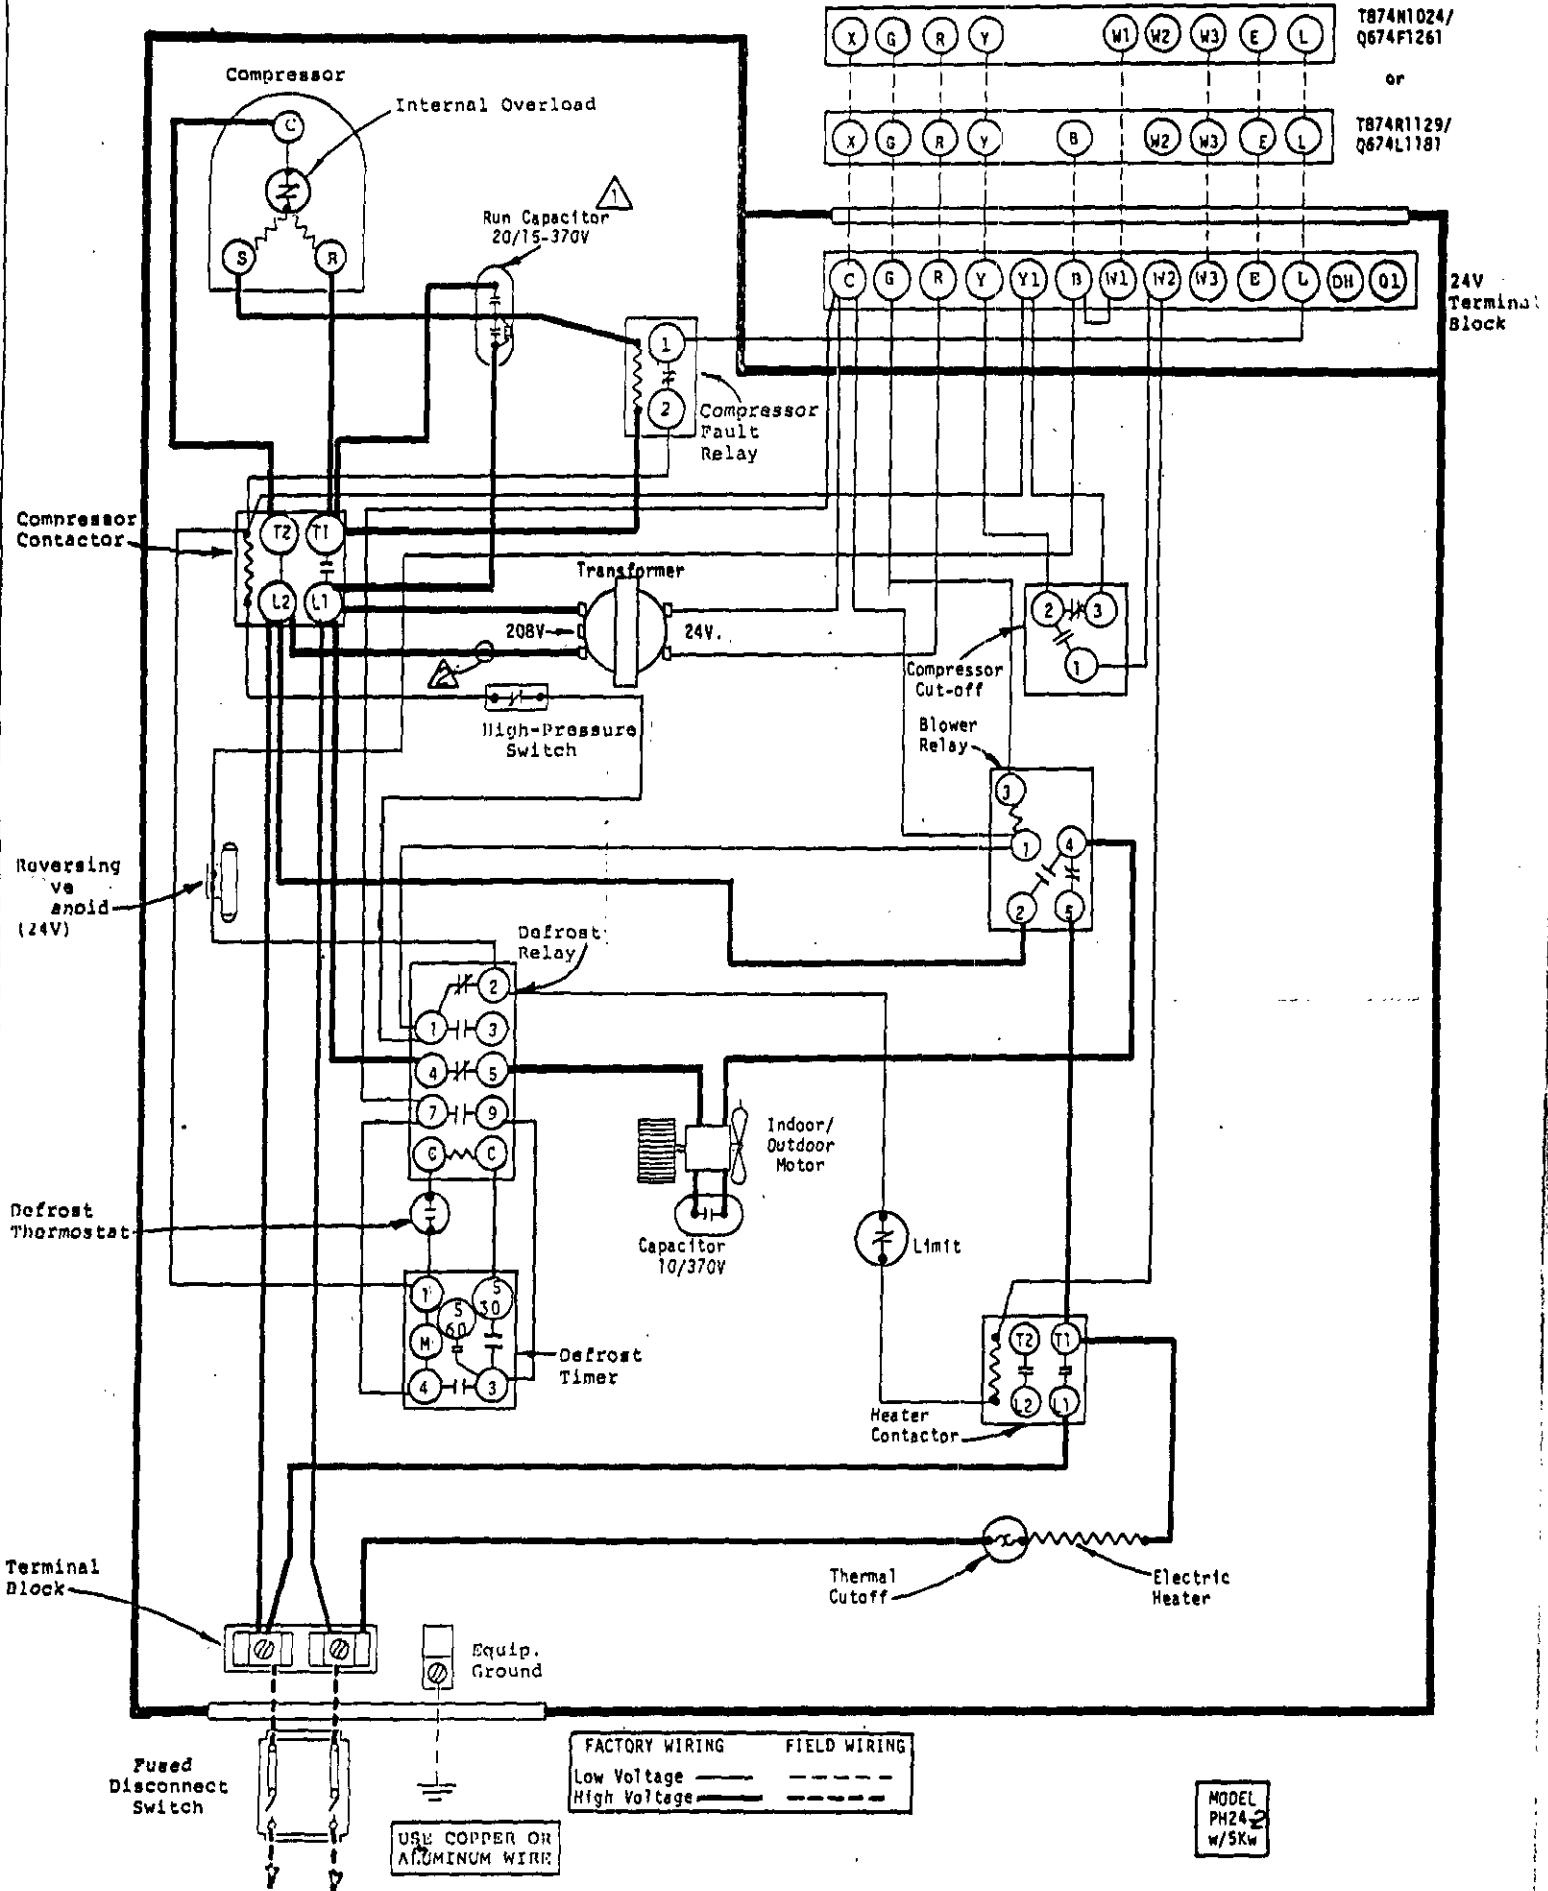

⚠ Capacitor provides off-cycle crankcase heat.

⚠ For 208V operation move this wire to 208V transformer tap.

FACTORY WIRING FIELD WIRING
Low Voltage ——— - - - - -
High Voltage ——— - - - - -

MODEL
PH24
w/5kw