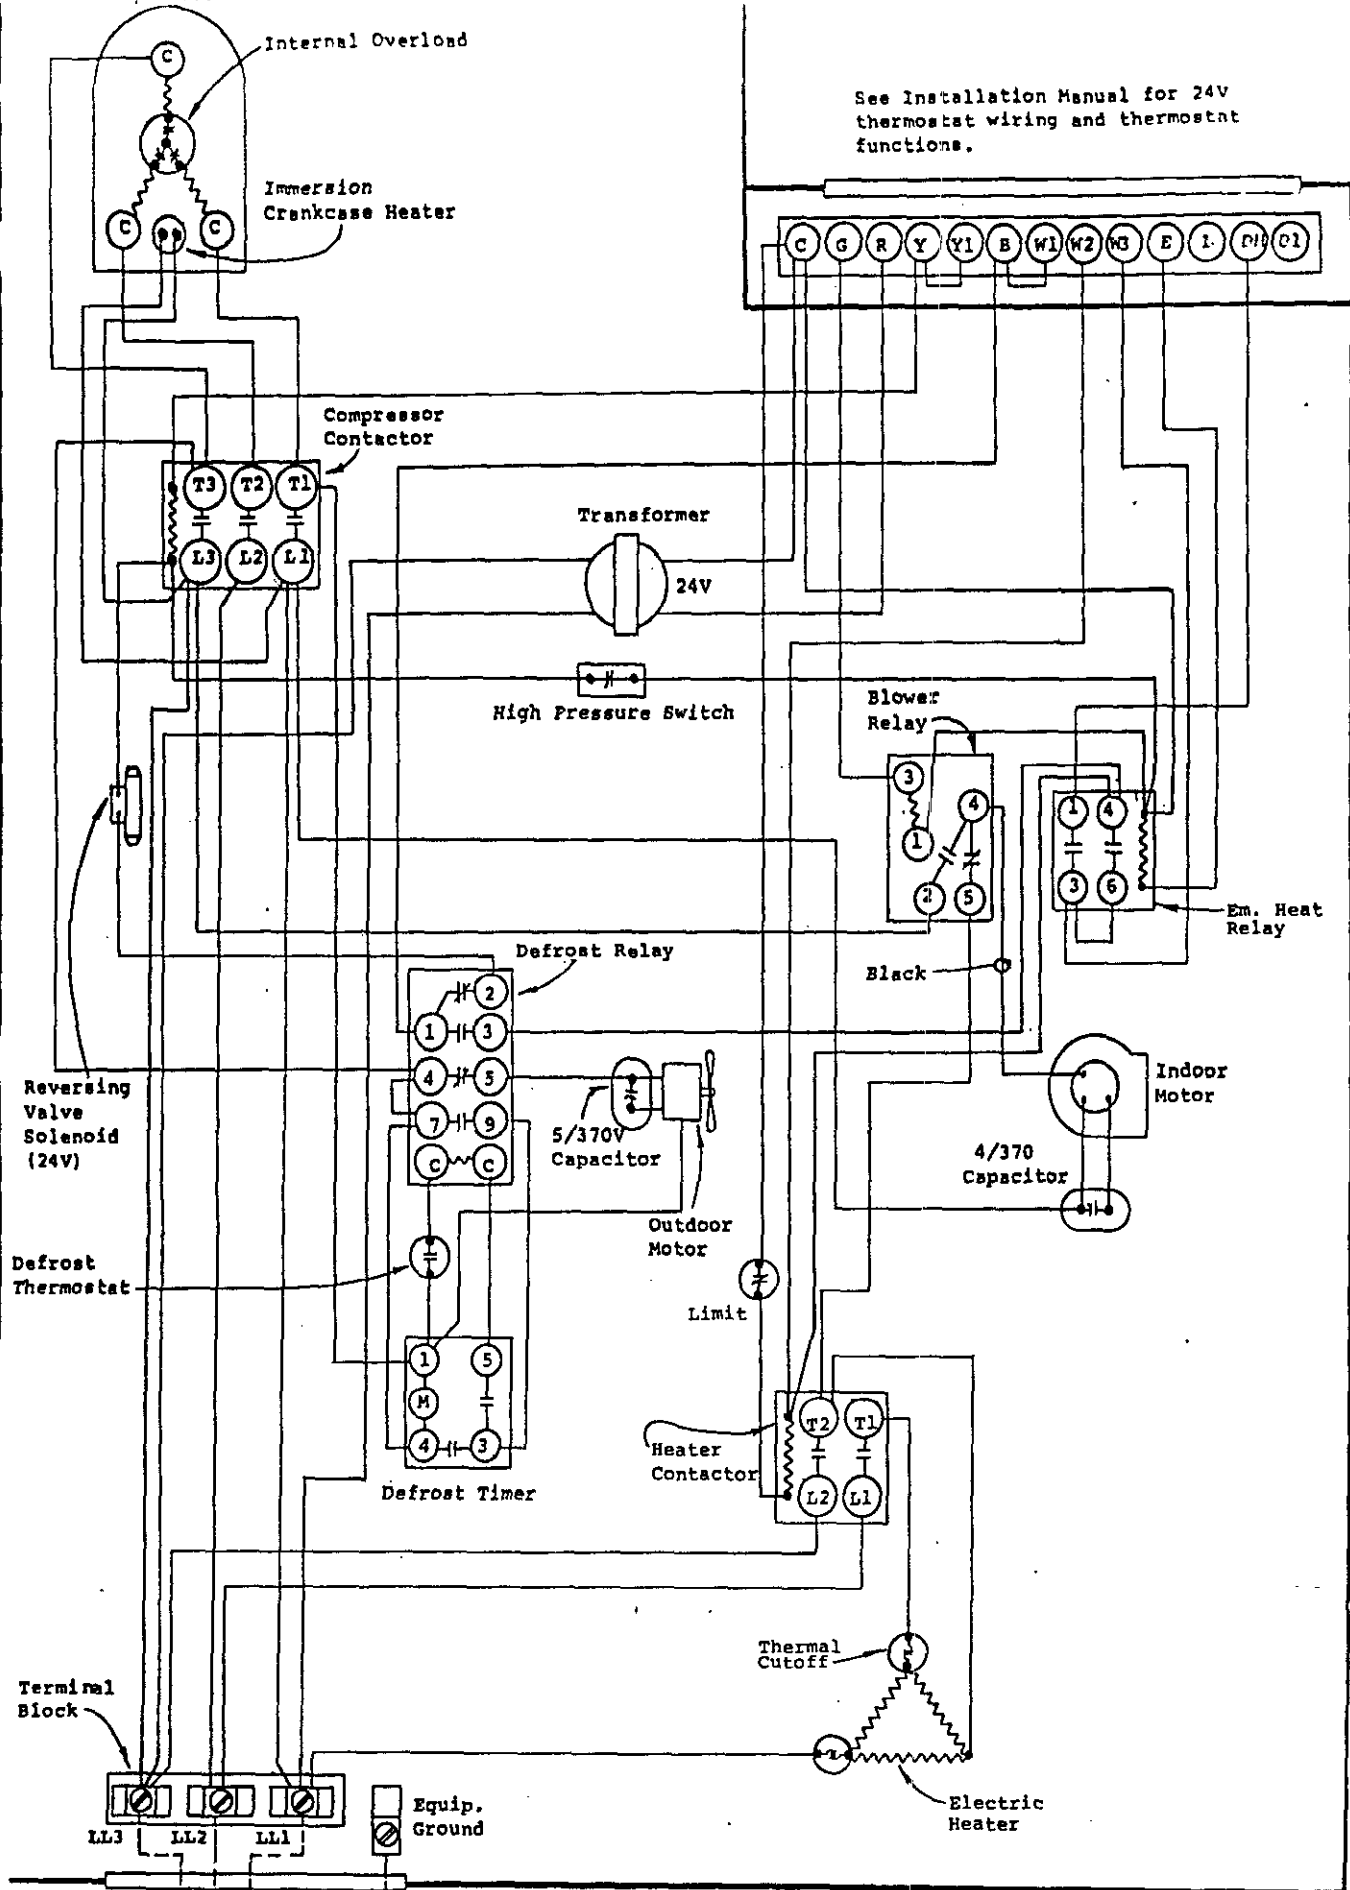

See Installation Manual for 24V thermostat wiring and thermostat functions.

24V Terminal Block

Factory Wiring ———  
Field Wiring - - - -

USE COPPER OR ALUMINUM WIRE

PH36-2 Heat Pump w/6,9Kw