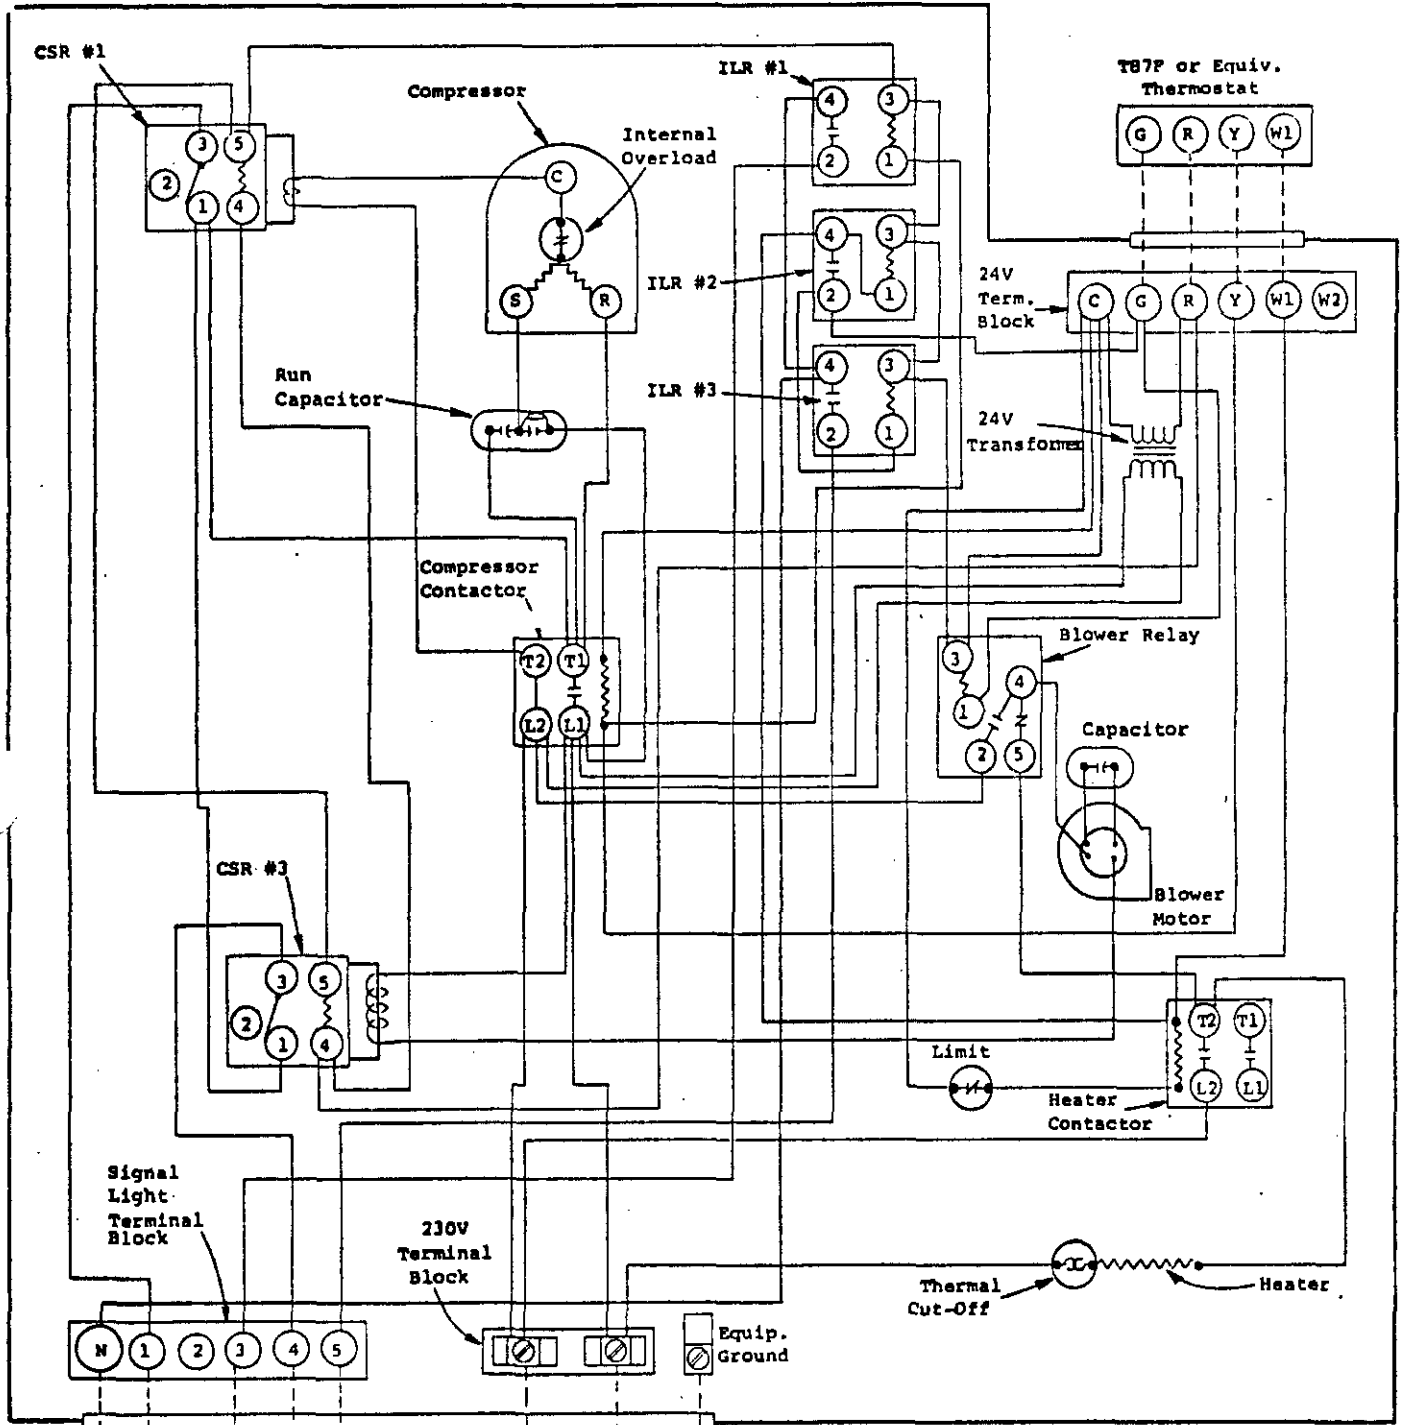

CURRENT SENSING RELAYS

C.S.R. #1 - Compressor

C.S.R. #3 - Indoor Motor

Neutral (Earth)

Indoor Motor Signal Light 115 VAC

Compressor Motor Signal Light 115 VAC

240/220-50-1

USE COPPER OR ALUMINUM WIRE

Model 18WA1 w/4kw