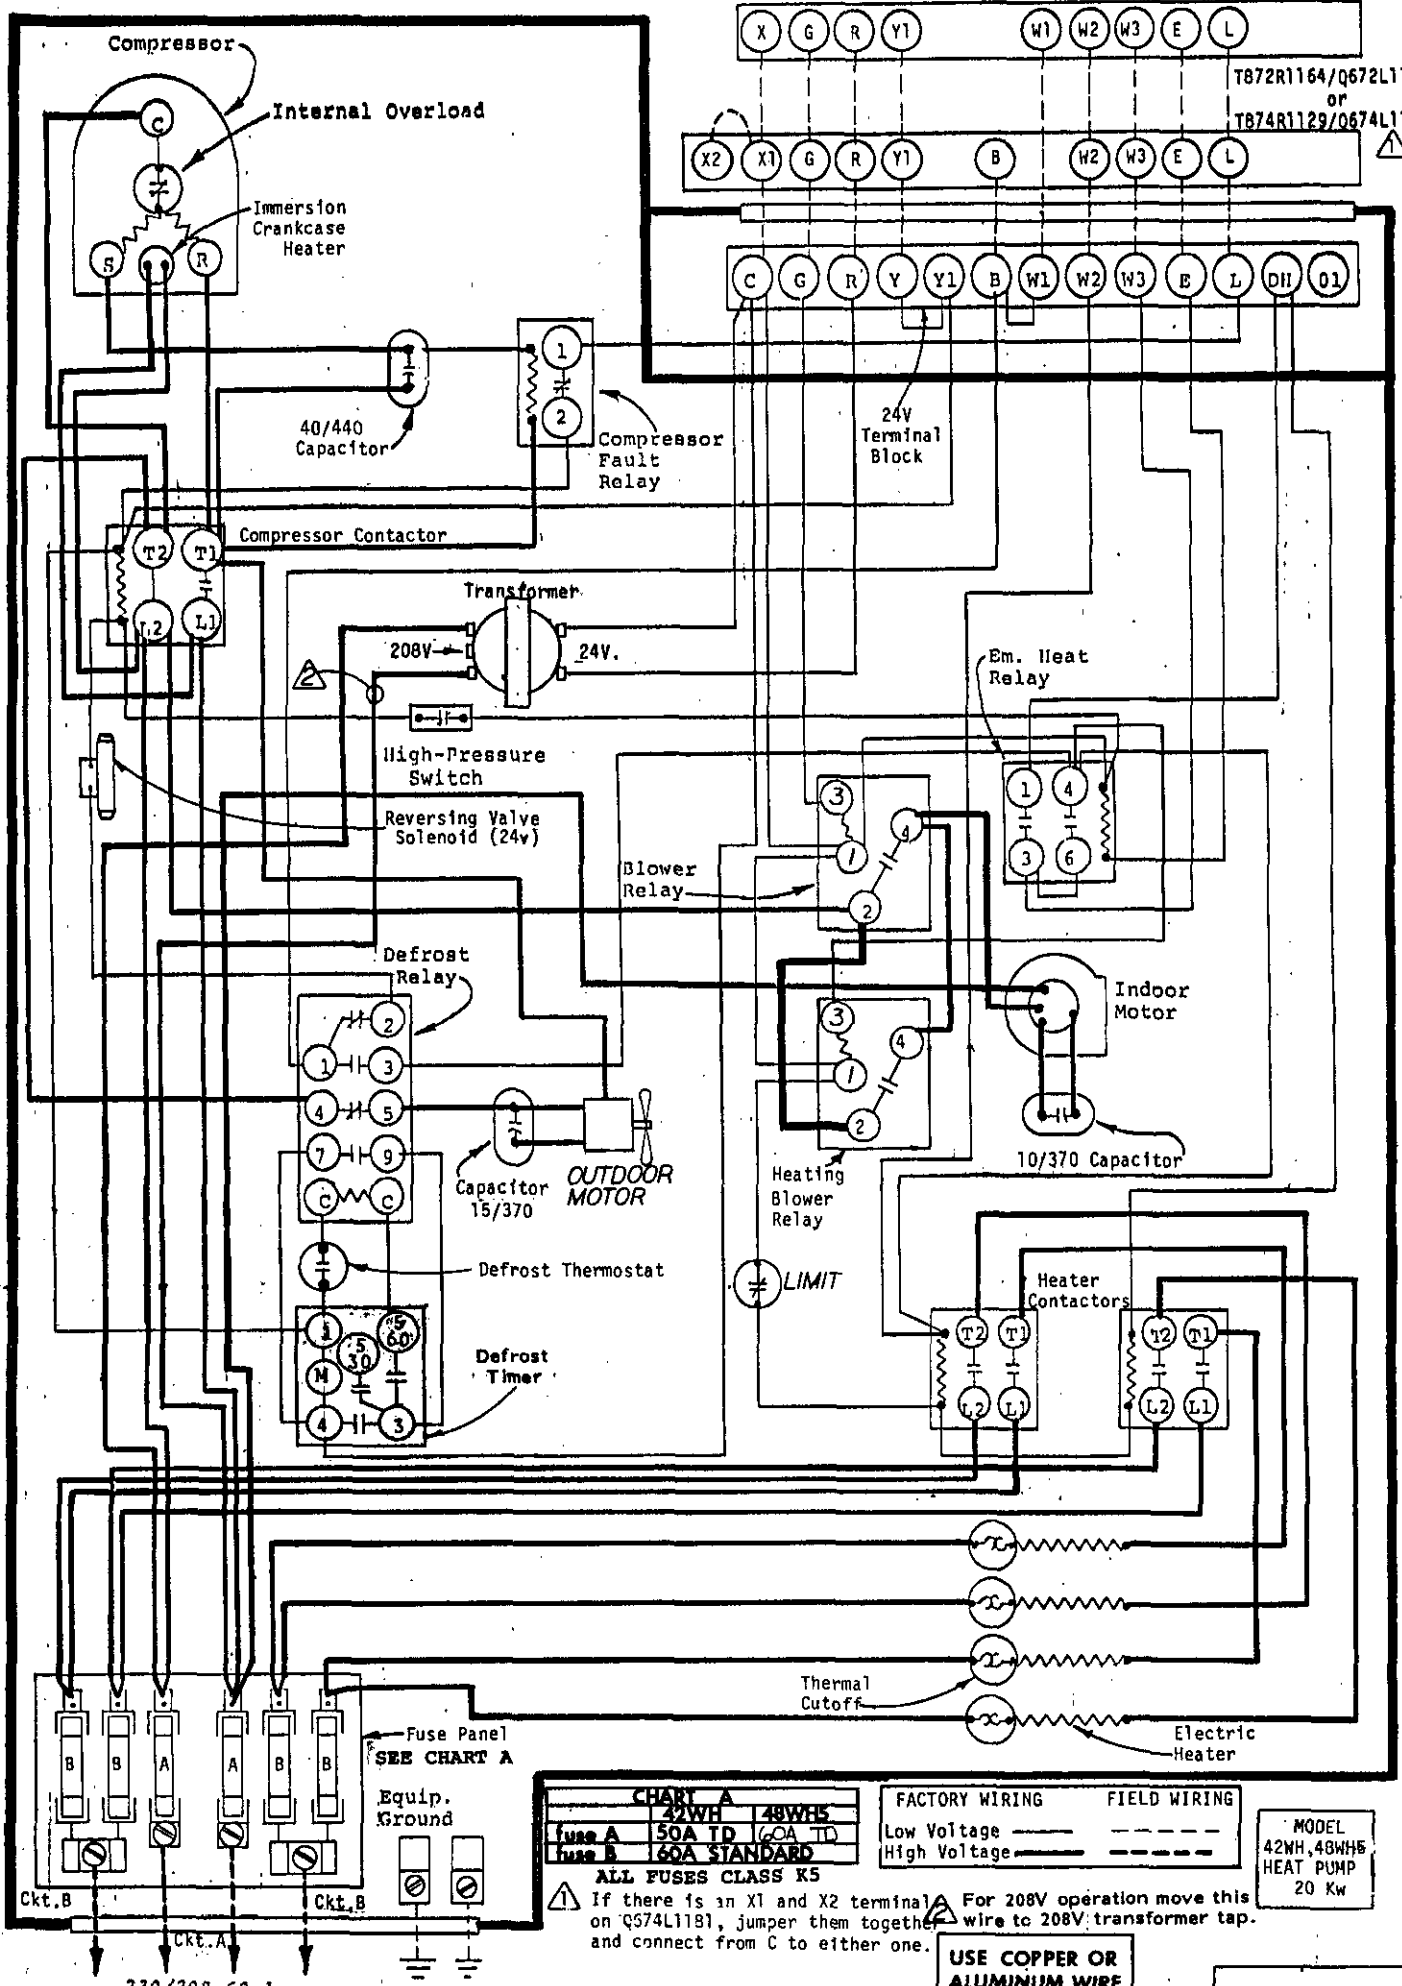

T872N1036/Q672F1299
 or
 T874N1024/Q674F1261

T872R1164/Q672L1185
 or
 T874R1129/Q674L1181

CHART A

	42WH	48WH5
Fuse A	50A TD	60A TD
Fuse B	160A STANDARD	

ALL FUSES CLASS K5

	FACTORY WIRING	FIELD WIRING
Low Voltage	---	---
High Voltage	---	---

MODEL
 42WH, 48WH5
 HEAT PUMP
 20 Kw

⚠ If there is an X1 and X2 terminal ⚠ For 208V operation move this wire to 208V transformer tap and connect from C to either one.

USE COPPER OR ALUMINUM WIRE