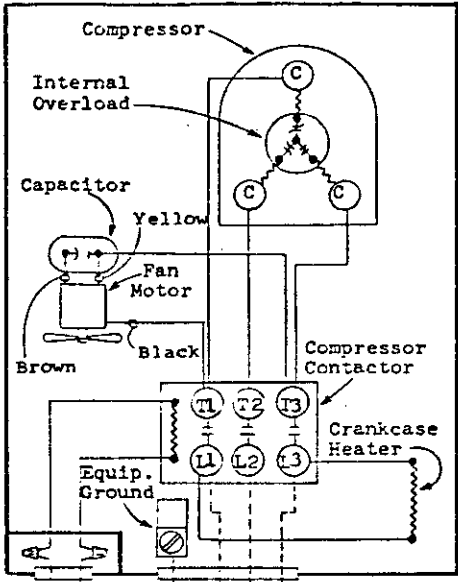

SPLIT SYSTEM AIR CONDITIONERS
 3 Ton & 3.5 Ton
 230V 60 Hz 3-Ph

Use Minimum
Transformer
Rating of 40VA

Use Copper
Conductors
Only

C Y
24V
Factory Wiring

Field Wiring

Fused
Disconnect
Switch

230 -60-3