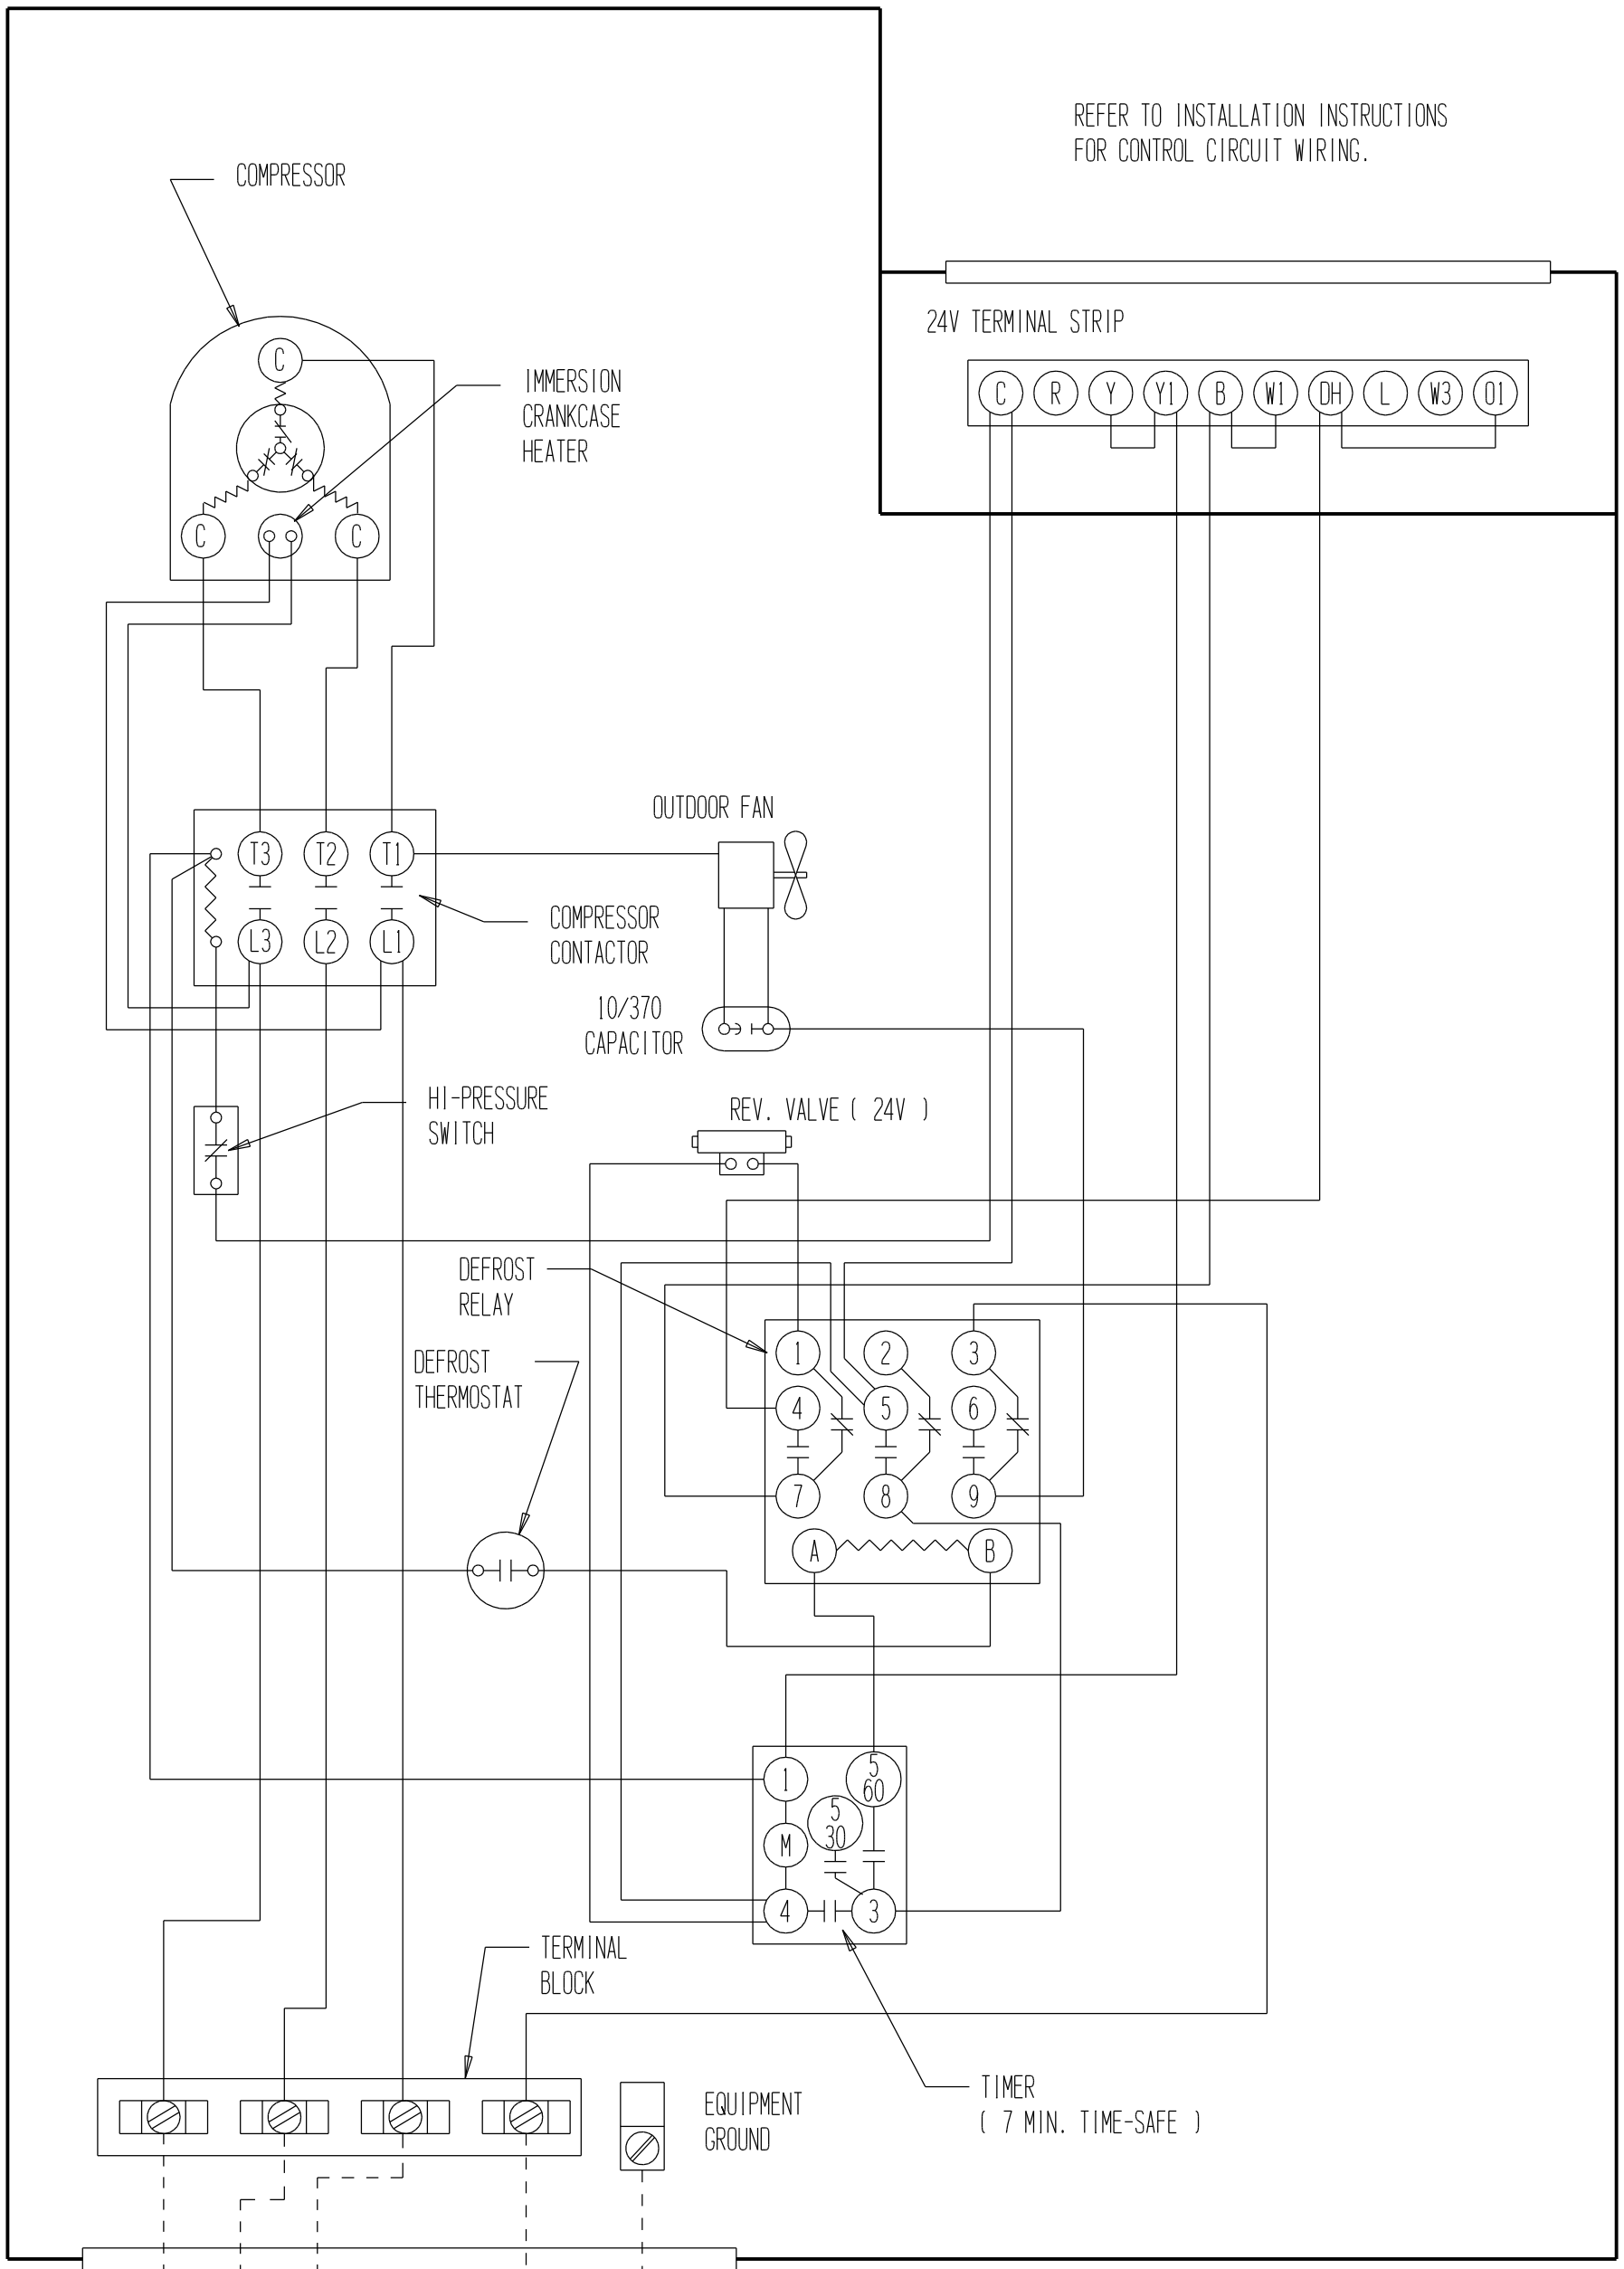

REFER TO INSTALLATION INSTRUCTIONS FOR CONTROL CIRCUIT WIRING.

FUSIBLE DISCONNECT SWITCH

NEUTRAL

USE COPPER CONDUCTORS ONLY

| | FACTORY WIRING | FIELD WIRING |
|--------------|----------------|--------------|
| Low Voltage | ————— | ----- |
| High Voltage | ————— | ----- |