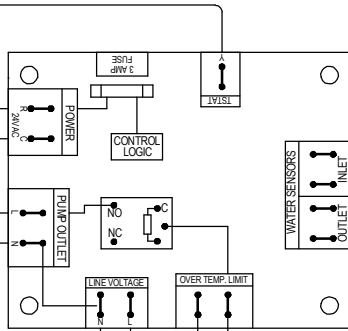

GV\*\*S1 LOW  
VOLTAGE TERMINAL  
STRIP

24 VAC

YELLOW  
RED  
BLACK

DESUPERHEATER  
PUMP CONTROL

BLACK  
WHITE

GREEN  
WHITE  
BLACK

RED  
RED

————— FACTORY WIRING  
- - - - - FIELD WIRING

4053-113 B