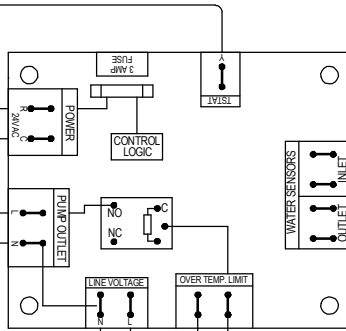

GV**S1 LOW
VOLTAGE TERMINAL
STRIP

24 VAC

YELLOW
RED
BLACK

DESUPERHEATER
PUMP CONTROL

BLACK
WHITE

GREEN
WHITE
BLACK

RED
RED

————— FACTORY WIRING
- - - - - FIELD WIRING

4053-113 C