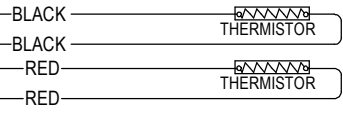

GV**S1 LOW
VOLTAGE TERMINAL
STRIP

24 VAC

YELLOW
RED
BLACK

DESUPERHEATER
PUMP CONTROL

BLACK
WHITE

GREEN
WHITE
BLACK

RED
RED

————— FACTORY WIRING
- - - - - FIELD WIRING