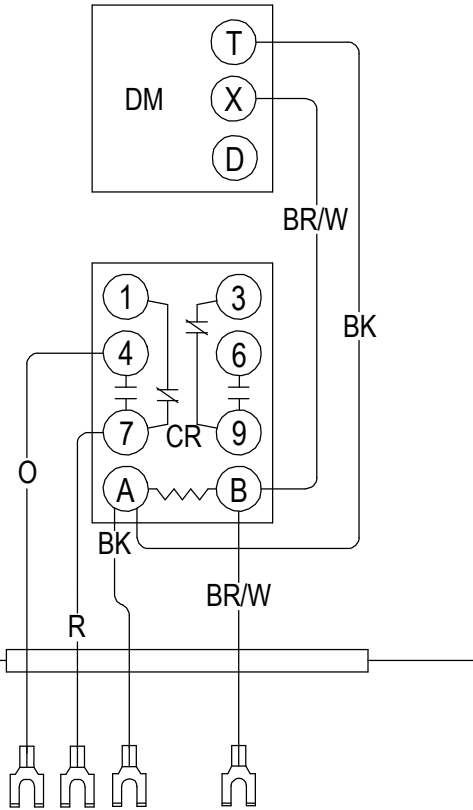

CRVS

COLOR CODE

BLACK	BK
BROWN	BR
RED	R
ORANGE	O
YELLOW	Y
GREEN	G
BLUE	BL
WHITE	W

SEE MANUAL 2100-507 FOR
AIR CONDITIONER CONNECTION
DIAGRAMS. SEE MANUAL
2100-516 FOR HEAT PUMP
CONNECTION DIAGRAMS

COMPONENT CODE

CR	CONTROL RELAY
DM	DAMPER MOTOR
TBL	TERMINAL STRIP

4056-189 B