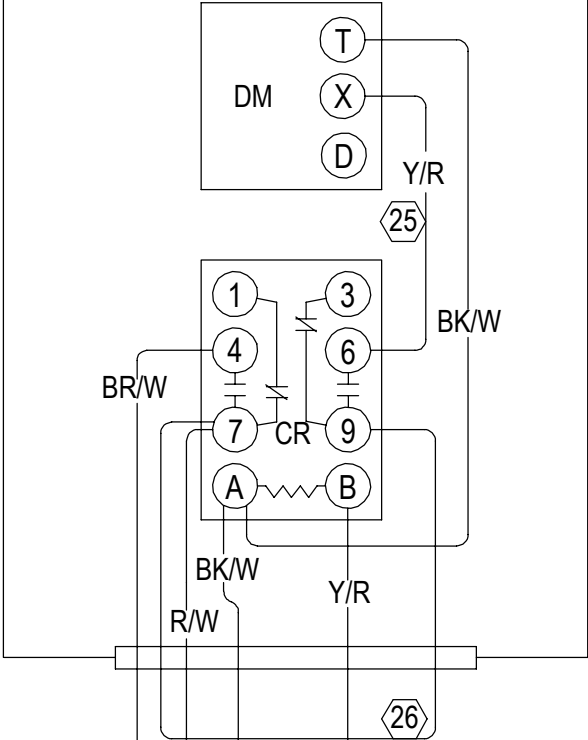

CRVS

COLOR CODE

BLACK	BK
BROWN	BR
RED	R
ORANGE	O
YELLOW	Y
GREEN	G
BLUE	BL
WHITE	W

COMPONENT CODE	
CR	CONTROL RELAY
DM	DAMPER MOTOR

4056-224 B