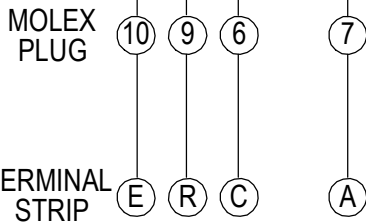

CRVS

COLOR CODE

BLACK	BK
BROWN	BR
RED	R
ORANGE	O
YELLOW	Y
GREEN	G
BLUE	BL
WHITE	W

COMPONENT CODE	
CR	CONTROL RELAY
DM	DAMPER MOTOR

4056-224 B