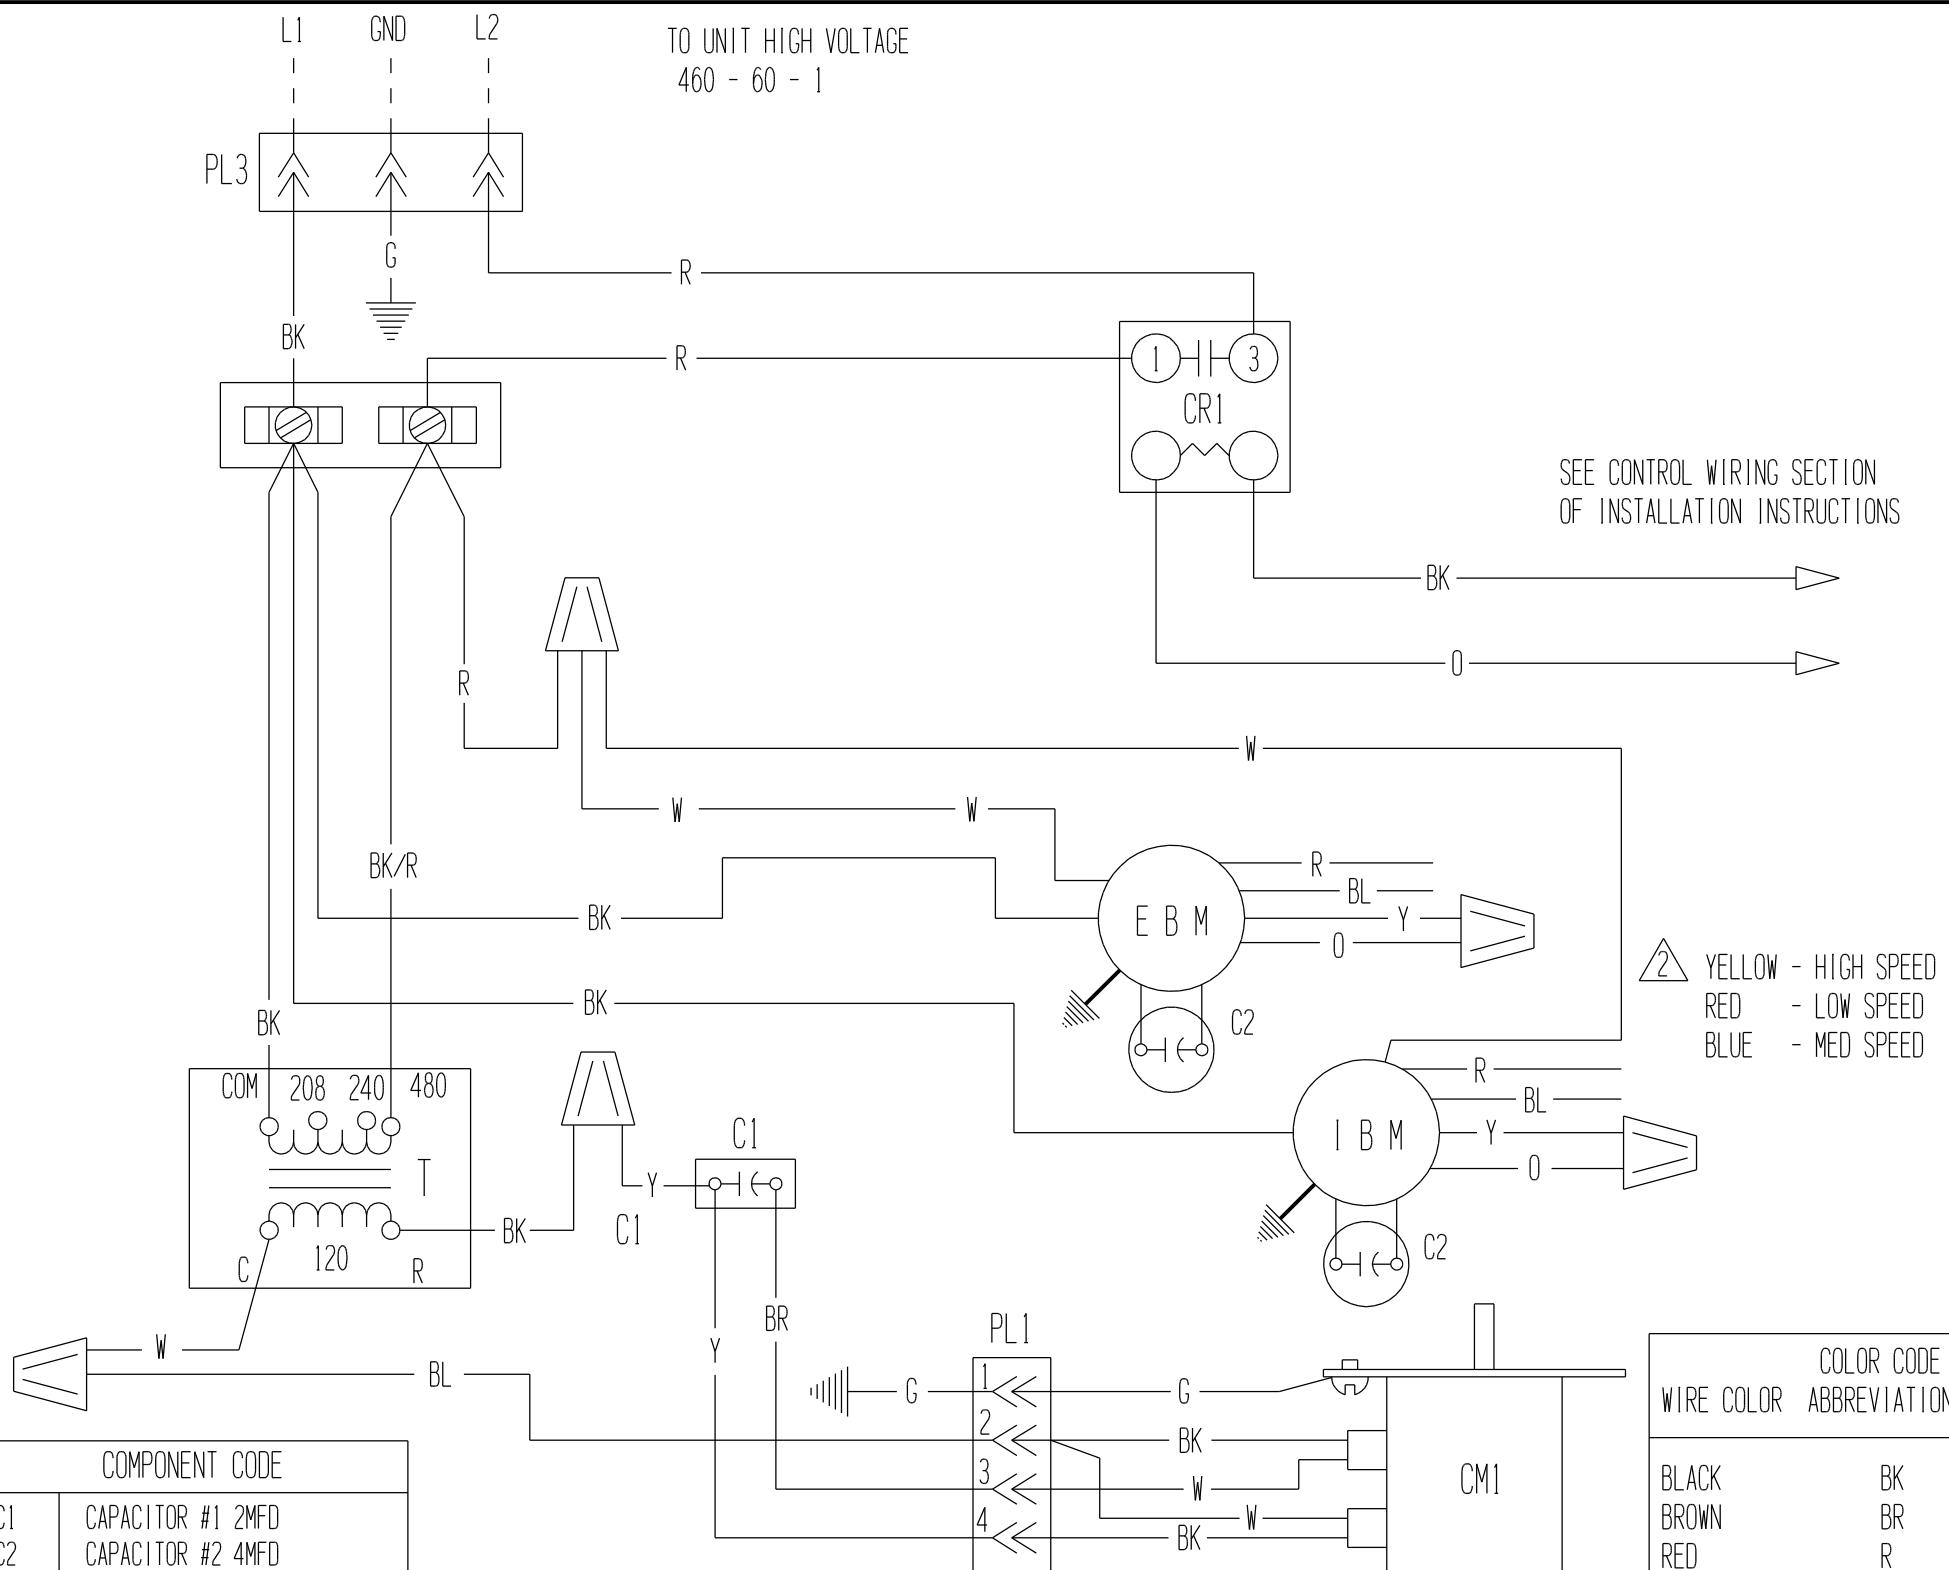

TO UNIT HIGH VOLTAGE
460 - 60 - 1

YELLOW - HIGH SPEED
RED - LOW SPEED
BLUE - MED SPEED

COMPONENT CODE	
C1	CAPACITOR #1 2MFD
C2	CAPACITOR #2 4MFD
CM1	CASSETTE MOTOR #1
EBM	EXHAUST BLOWER MOTOR
IBM	INTAKE BLOWER MOTOR
T	TRANSFORMER
CR1	CONTROL RELAY
TB	TERMINAL BLOCK
PL1	CONNECTOR PLUG #1
PL3	CONNECTOR PLUG #3
PL4	CONNECTOR PLUG #4

COLOR CODE	
WIRE COLOR	ABBREVIATION
BLACK	BK
BROWN	BR
RED	R
ORANGE	O
YELLOW	Y
GREEN	G
BLUE	BL
VIOLET(PURPLE)	V(PR)
GRAY(SLATE)	GY(S)
WHITE	W
TAN	T
PINK	PK
LAVENDER	L