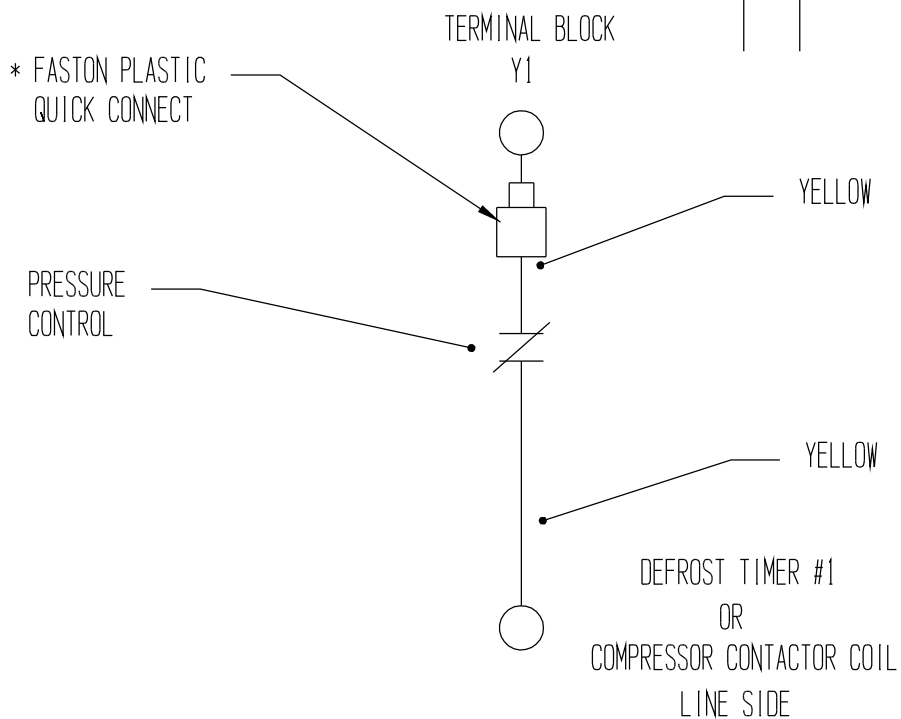

CONTROL KIT

MODEL	B/M
CGA - 1	960001
CGAH - 2	960002
CGA - 3	960003

(HIGH, LOW, DUAL)
PRESSURE CONTROL

* THIS CONNECTION MUST BE MADE WITHIN THE CONTROL ENCLOSURE.