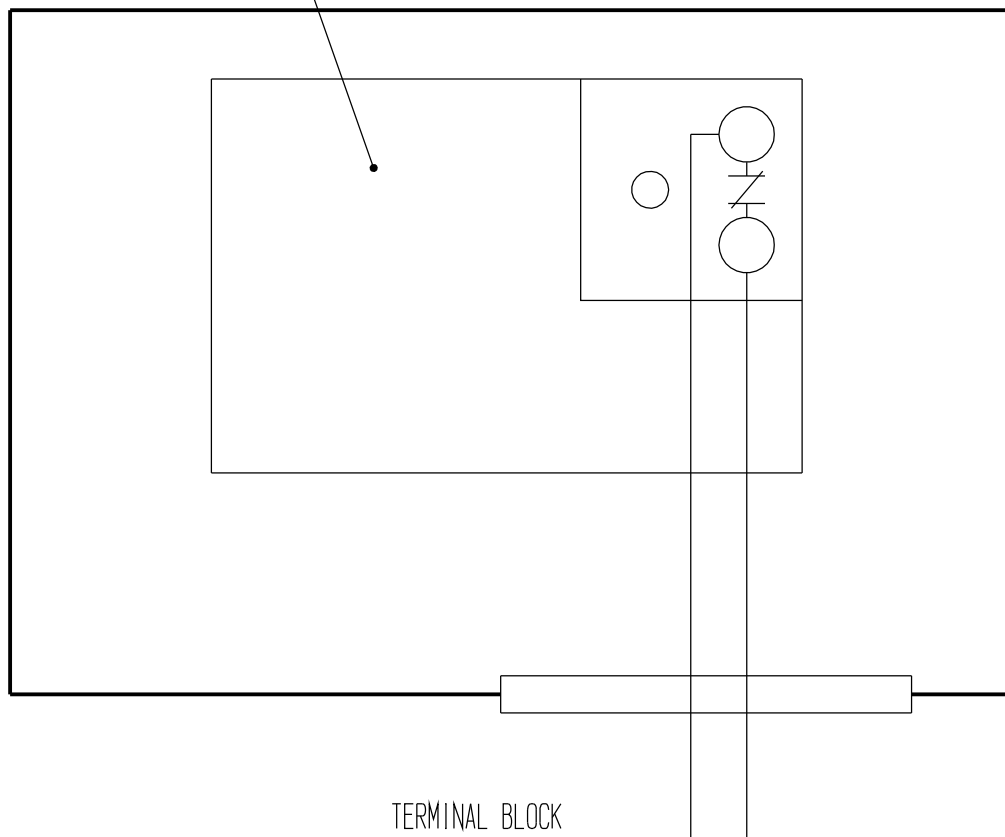

CONTROL KIT

MODEL	B/M
CGA - 1	960001
CGAH - 2	960002
CGA - 3	960003

(HIGH, LOW, DUAL)
PRESSURE CONTROL

* THIS CONNECTION MUST BE MADE WITHIN THE CONTROL ENCLOSURE.