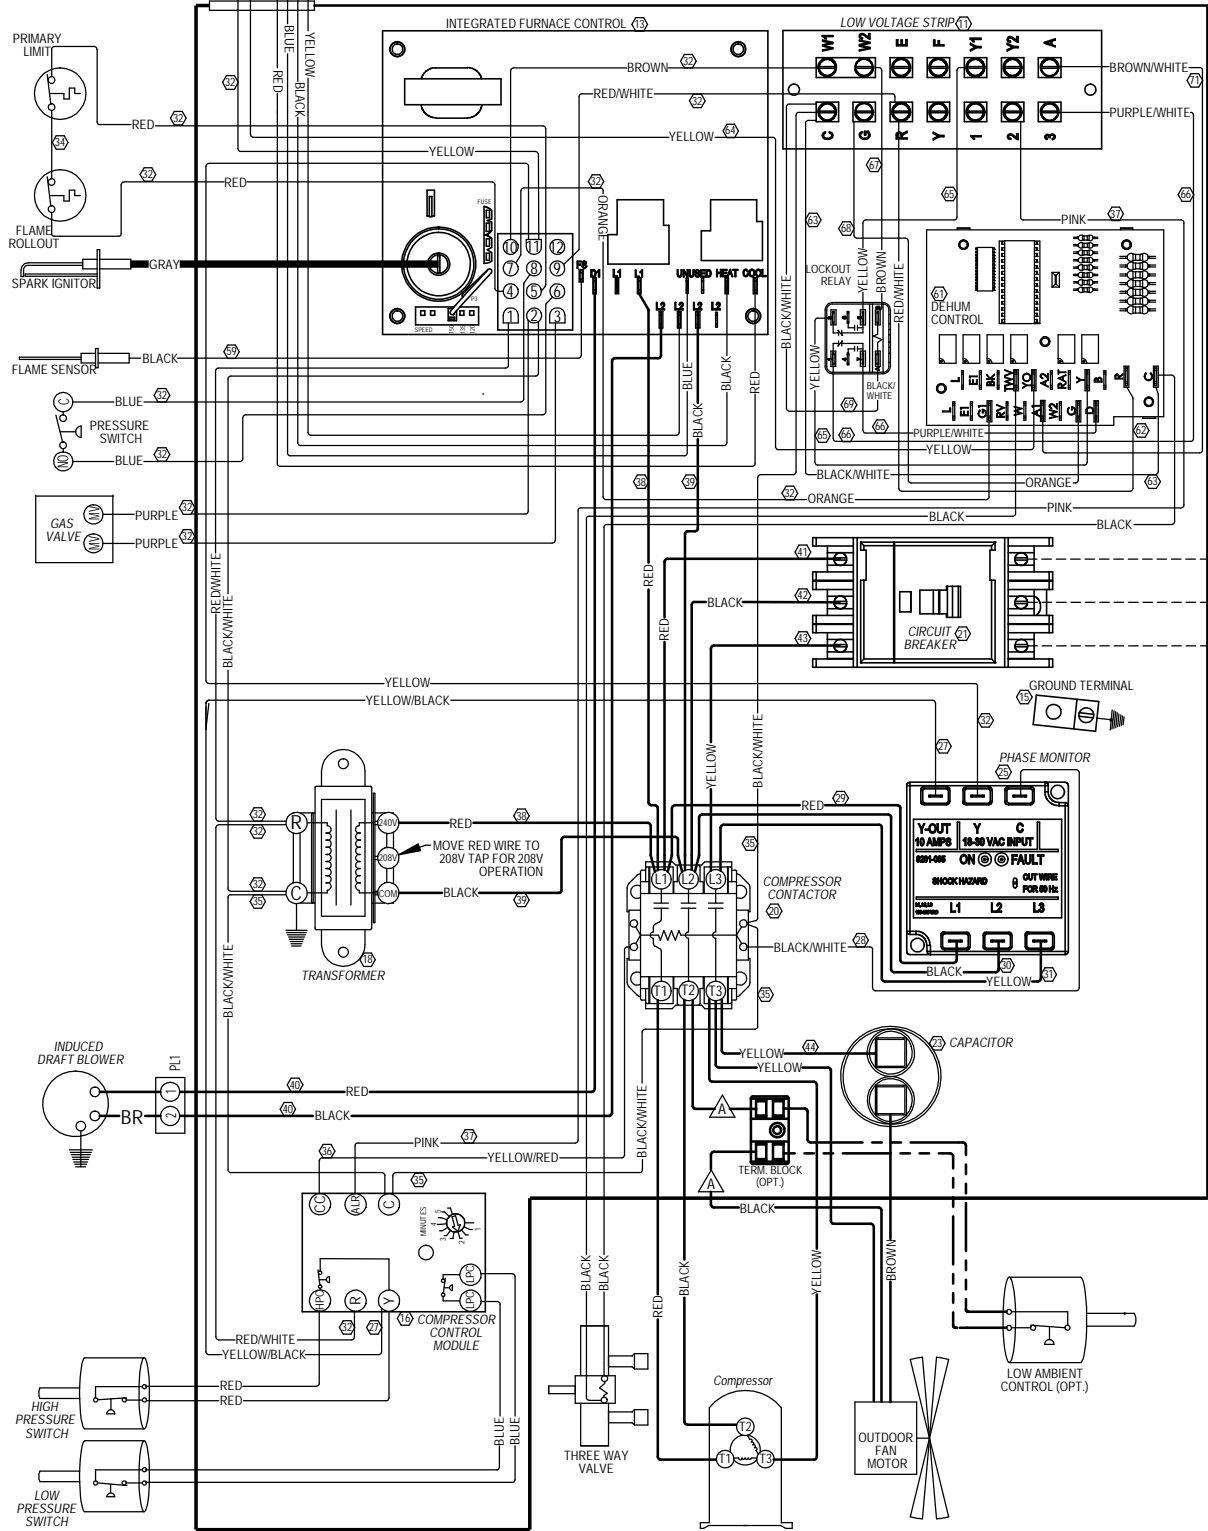

BLOWER SPEED COLOR CODE

HIGH	BLACK
MEDIUM	BLUE
LOW	RED

L1
L2
L3
208/230-60-3

Model	C. Breaker	Fan Capacitor
W24G2DB	25A	5/370

USE COPPER CONDUCTORS SUITABLE FOR AT LEAST 75° C

Wire Identification numbers for Bard use only.

IF ANY ORIGINAL WIRE AS SUPPLIED WITH THE APPLIANCE MUST BE REPLACED, IT MUST BE REPLACED WITH WIRING MATERIAL HAVING A TEMPERATURE RATING OF AT LEAST 105° C EXCEPT THE IGNITION CABLE WHICH IS 250° C HIGH VOLTAGE CABLE

	Factory	Field	Optional
High Voltage			
Low Voltage			

WIRE CONNECT IF OPTION NOT USED