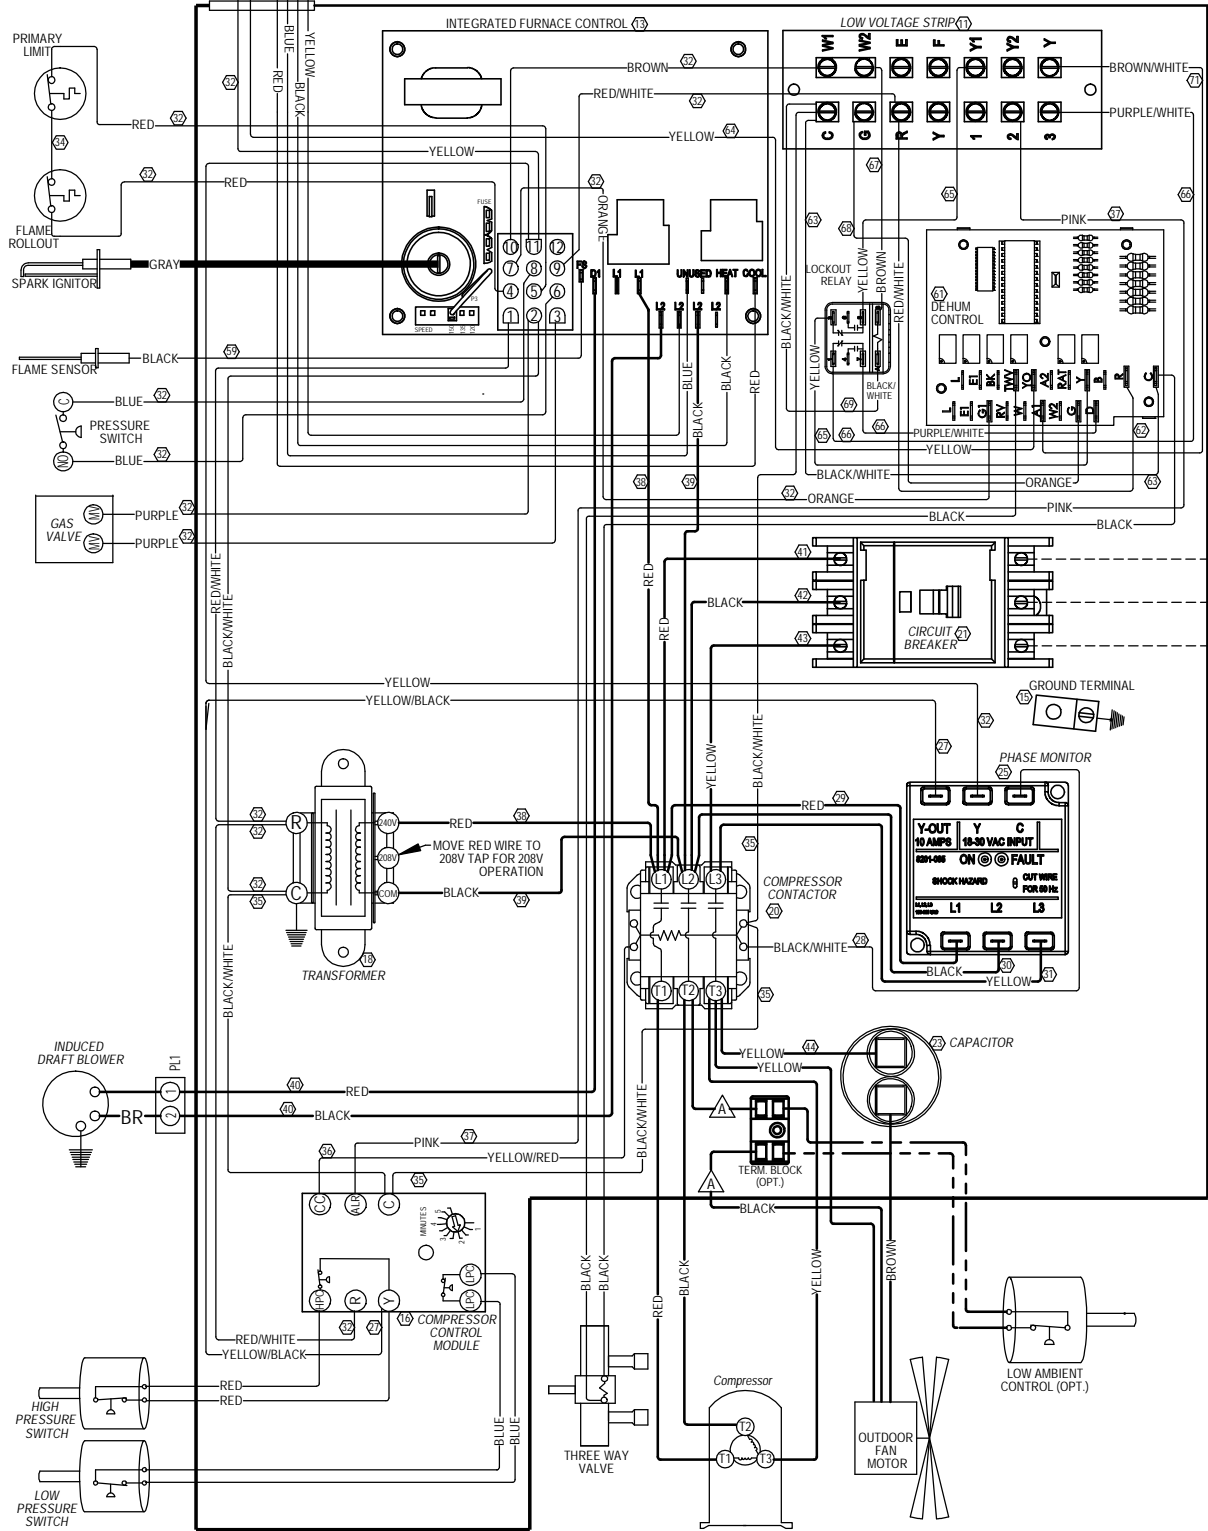

BLOWER SPEED COLOR CODE

HIGH	BLACK
MEDIUM	BLUE
LOW	RED

L1
L2
L3
208/230-60-3

Model	C. Breaker	Fan Capacitor
W24G2DB	25A	5/370

USE COPPER CONDUCTORS SUITABLE FOR AT LEAST 75° C

Wire Identification numbers for Bard use only.

IF ANY ORIGINAL WIRE AS SUPPLIED WITH THE APPLIANCE MUST BE REPLACED, IT MUST BE REPLACED WITH WIRING MATERIAL HAVING A TEMPERATURE RATING OF AT LEAST 105° C EXCEPT THE IGNITION CABLE WHICH IS 250° C HIGH VOLTAGE CABLE

	Factory	Field	Optional
High Voltage			
Low Voltage			

WIRES CONNECT IF OPTION NOT USED