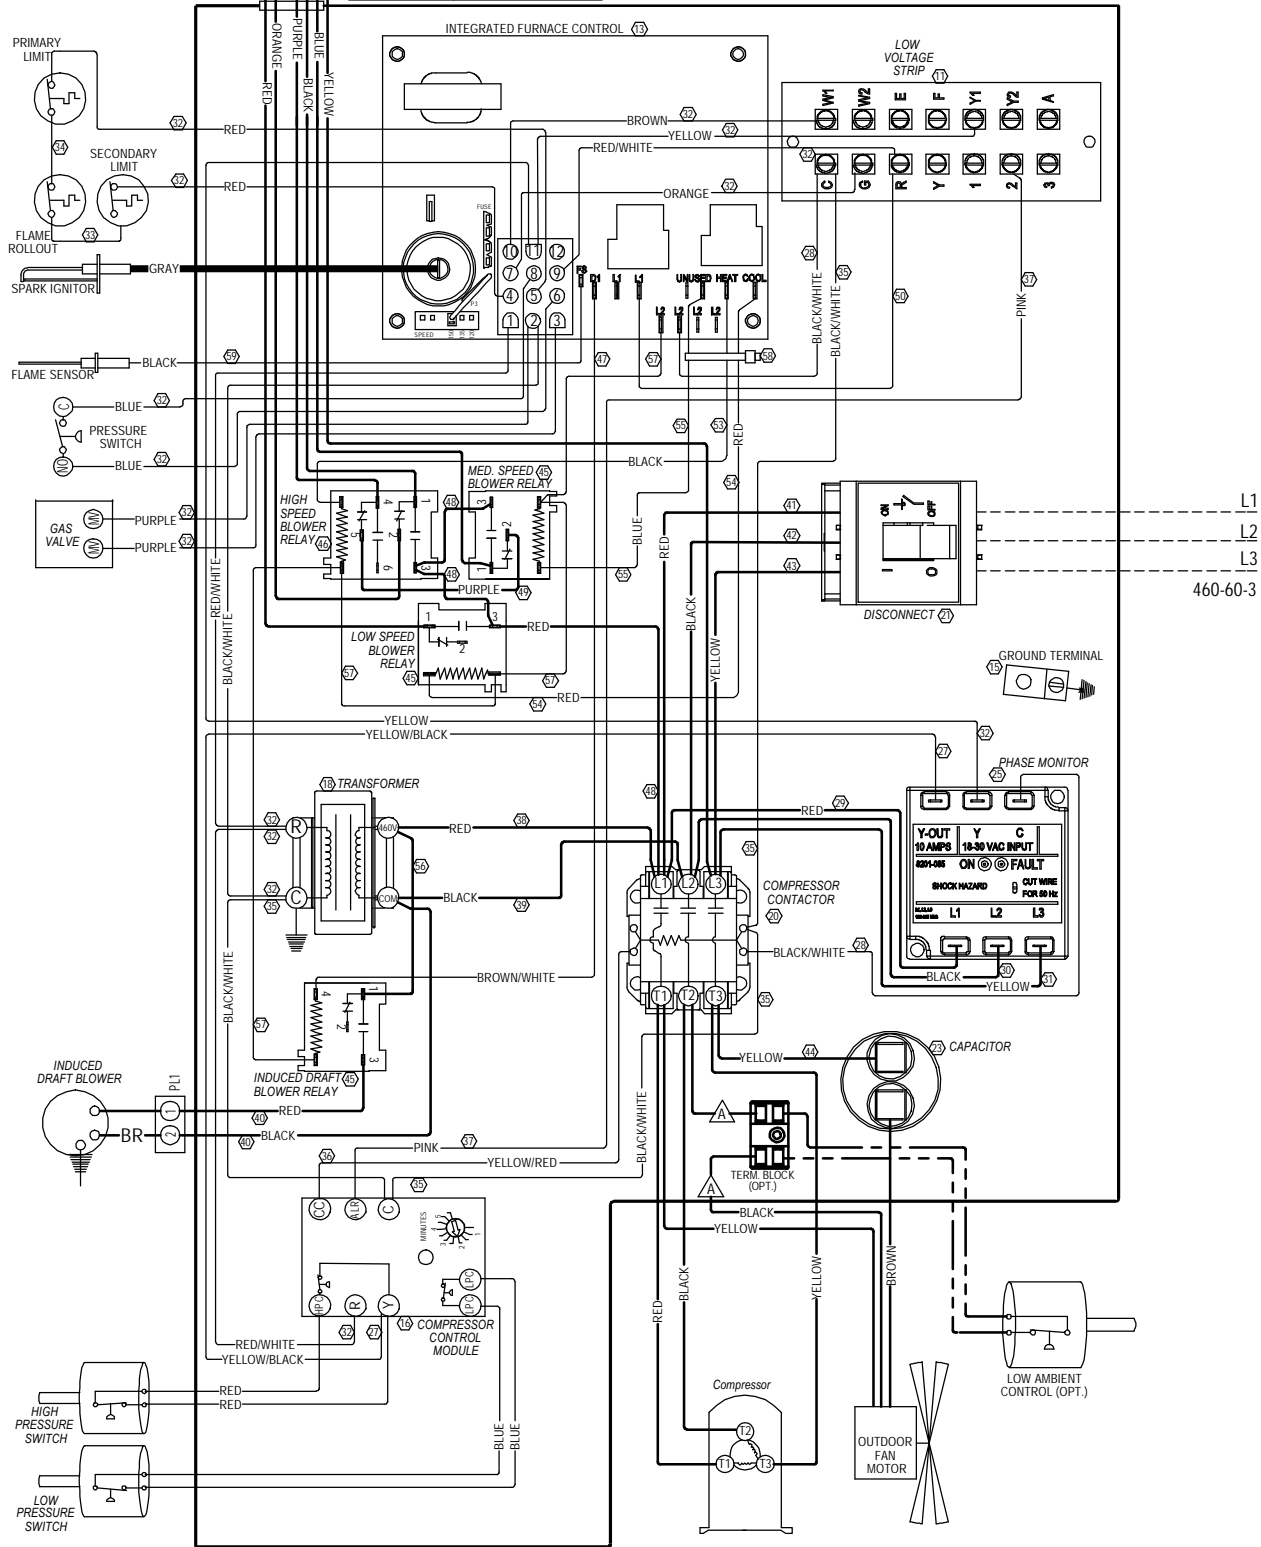

BLOWER SPEED COLOR CODE	
HIGH	BLACK
MEDIUM	BLUE
LOW	RED
AUX	PURPLE/ORANGE

Model: Fan Capacitor
W24G1-C 5/370

USE COPPER CONDUCTORS
SUITABLE FOR AT LEAST 75° C

Wire Identification numbers
for Bard use only.

IF ANY ORIGINAL WIRE AS SUPPLIED WITH THE APPLIANCE MUST BE REPLACED, IT MUST BE REPLACED WITH WIRING MATERIAL HAVING A TEMPERATURE RATING OF AT LEAST 105° C EXCEPT THE IGNITION CABLE WHICH IS 250° C HIGH VOLTAGE CABLE

	Factory	Field	Optional
High Voltage	---	---	---
Low Voltage	---	---	---

WIRE CONNECT
IF OPTION
NOT USED