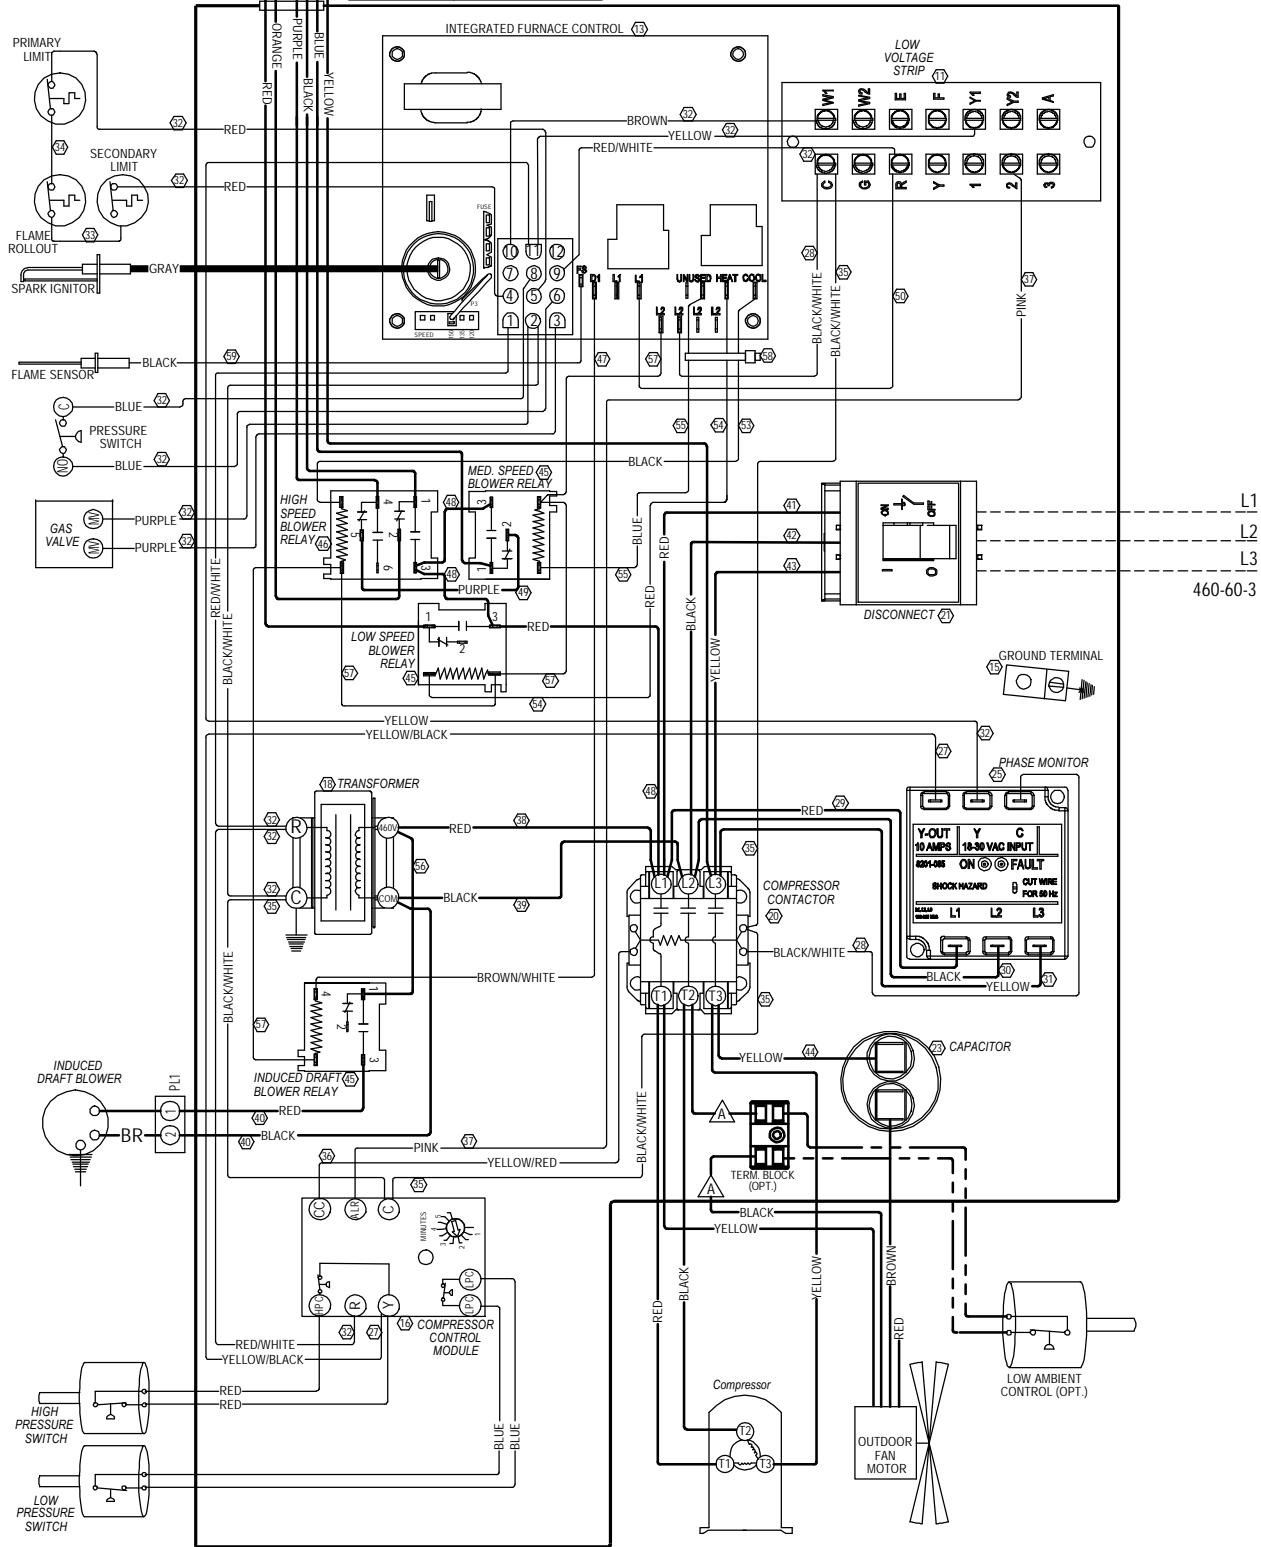

BLOWER SPEED COLOR CODE	
HIGH	BLACK
MEDIUM	BLUE
LOW	RED
AUX	PURPLE/ORANGE

Model: Fan Capacitor  
W24G1-C 5/370

USE COPPER CONDUCTORS  
SUITABLE FOR AT LEAST 75° C

Wire Identification numbers  
for Bard use only.

IF ANY ORIGINAL WIRE AS SUPPLIED WITH THE APPLIANCE MUST BE REPLACED, IT MUST BE REPLACED WITH WIRING MATERIAL HAVING A TEMPERATURE RATING OF AT LEAST 105° C EXCEPT THE IGNITION CABLE WHICH IS 250° C HIGH VOLTAGE CABLE

	Factory	Field	Optional
High Voltage			
Low Voltage			

WIRES CONNECT  
IF OPTION  
NOT USED