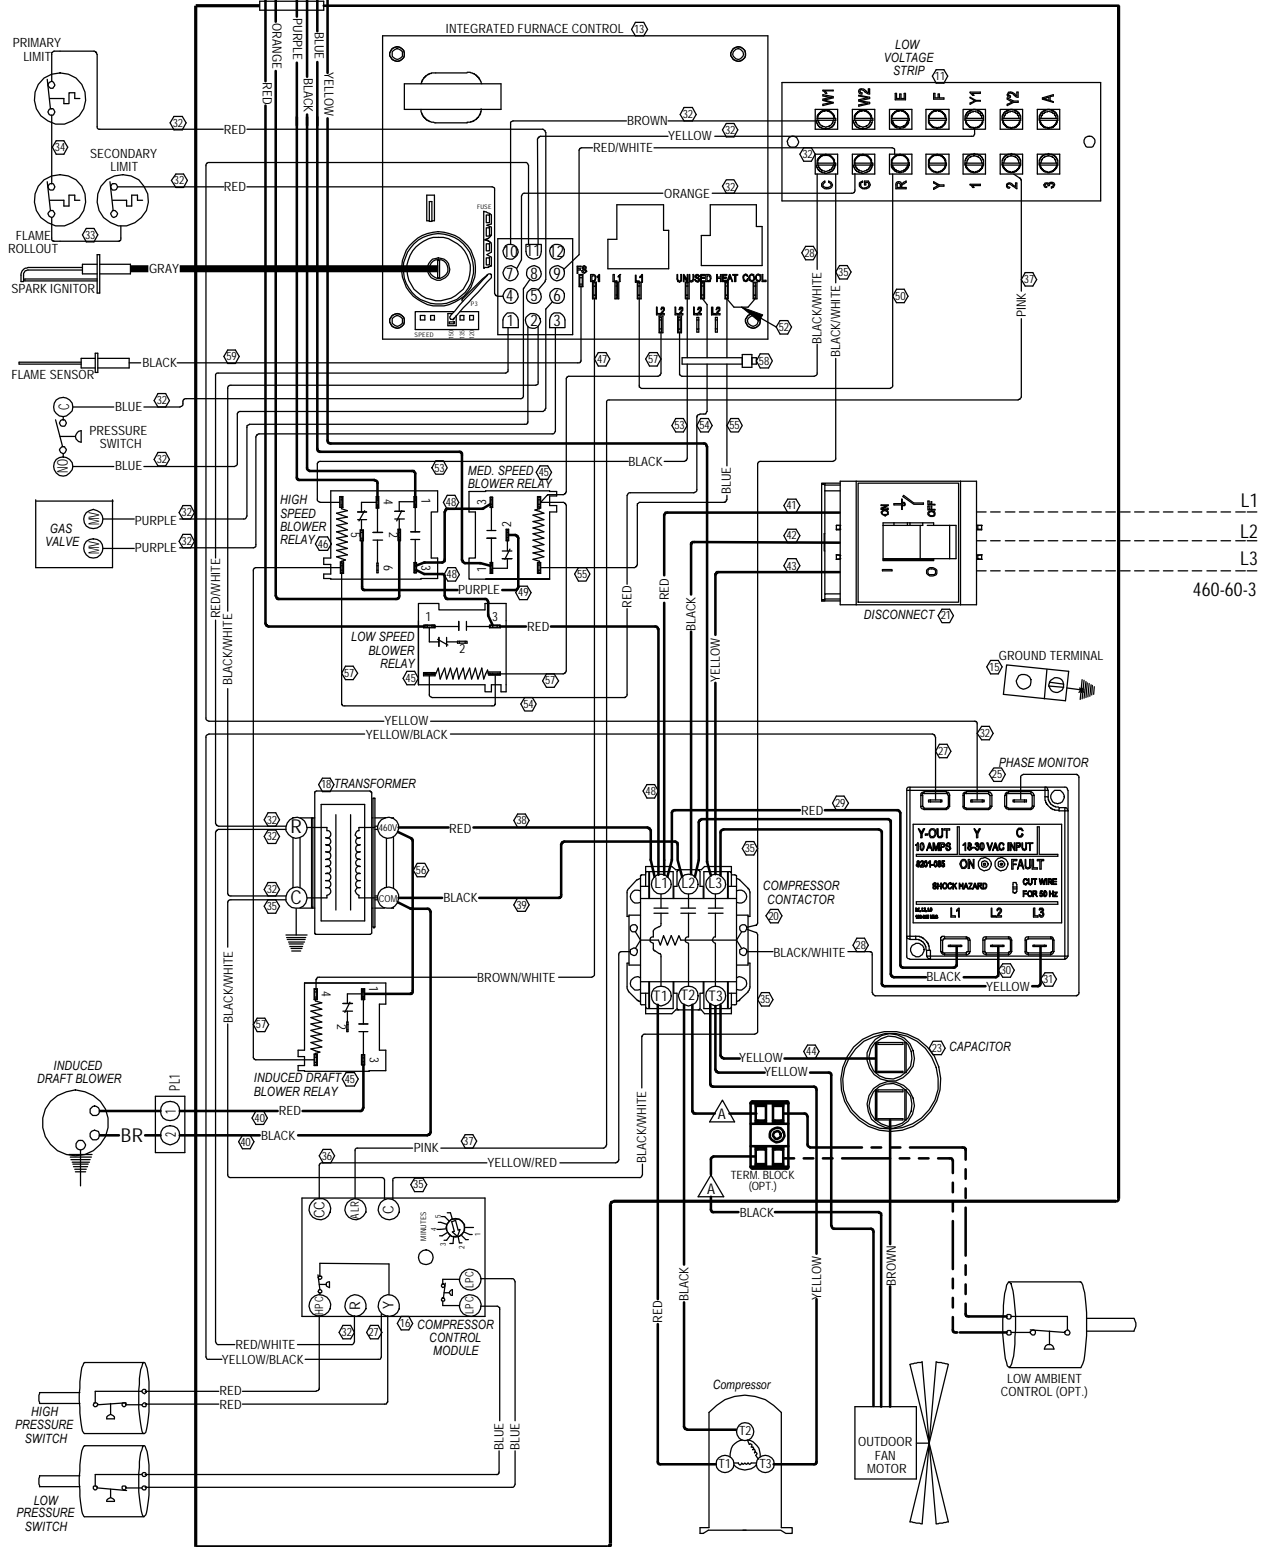

BLOWER SPEED COLOR CODE	
HIGH	BLACK
MEDIUM	BLUE
LOW	RED
AUX	PURPLE/ORANGE

Model	Fan Capacitor
W3001-C	5/370
W3001-D	5/370
W4201-D	15/370

USE COPPER CONDUCTORS SUITABLE FOR AT LEAST 75° C

Wire Identification numbers for Bard use only.

IF ANY ORIGINAL WIRE AS SUPPLIED WITH THE APPLIANCE MUST BE REPLACED, IT MUST BE REPLACED WITH WIRING MATERIAL HAVING A TEMPERATURE RATING OF AT LEAST 105° C EXCEPT THE IGNITION CABLE WHICH IS 250° C HIGH VOLTAGE CABLE

	Factory	Field	Optional
High Voltage	---	---	---
Low Voltage	---	---	---

WIRES CONNECT IF OPTION NOT USED