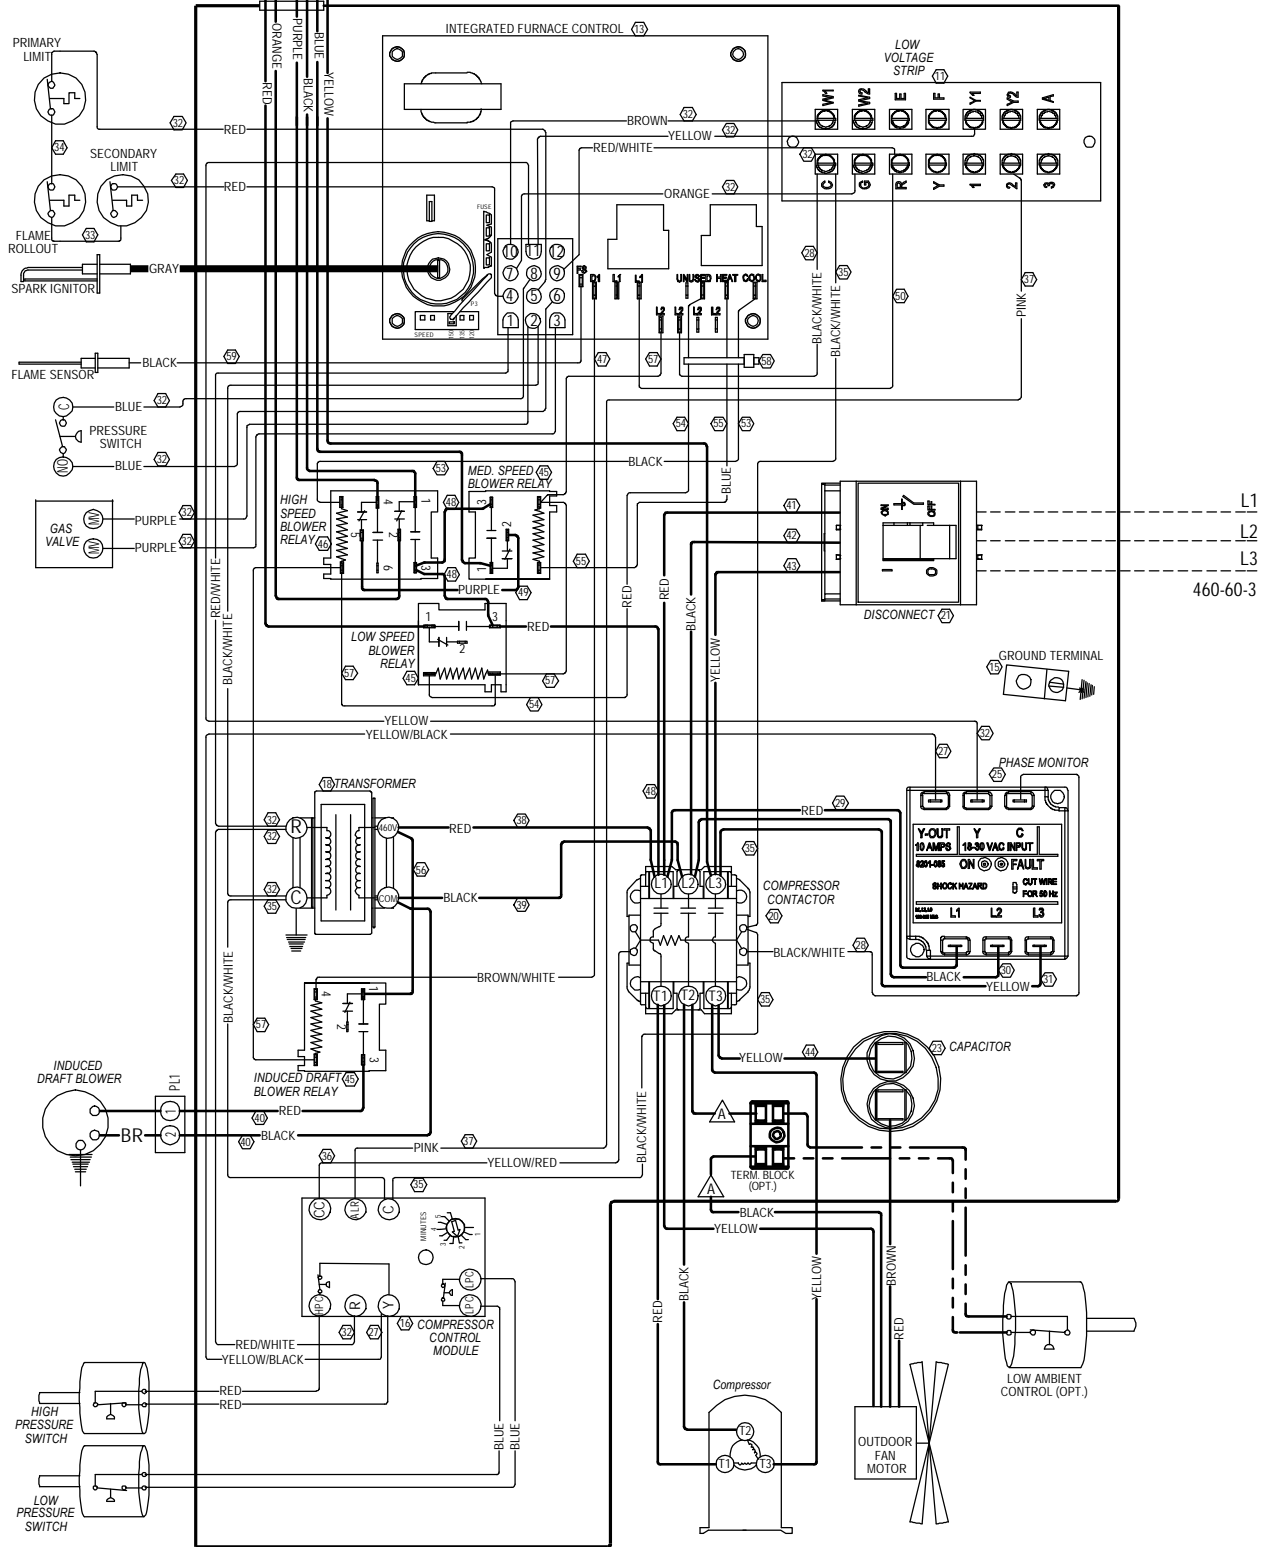

BLOWER SPEED COLOR CODE	
HIGH	BLACK
MEDIUM	BLUE
LOW	RED
AUX	PURPLE/ORANGE

Model	Fan Capacitor
W93C1-C	12/3/0
W93C1-C	15/3/0

USE COPPER CONDUCTORS SUITABLE FOR AT LEAST 75° C

Wire identification numbers for Bard use only.

IF ANY ORIGINAL WIRE AS SUPPLIED WITH THE APPLIANCE MUST BE REPLACED, IT MUST BE REPLACED WITH WIRING MATERIAL HAVING A TEMPERATURE RATING OF AT LEAST 105° C EXCEPT THE IGNITION CABLE WHICH IS 250° C HIGH VOLTAGE CABLE

	Factory	Field	Optional
High Voltage			
Low Voltage			

WIRES CONNECT IF OPTION NOT USED