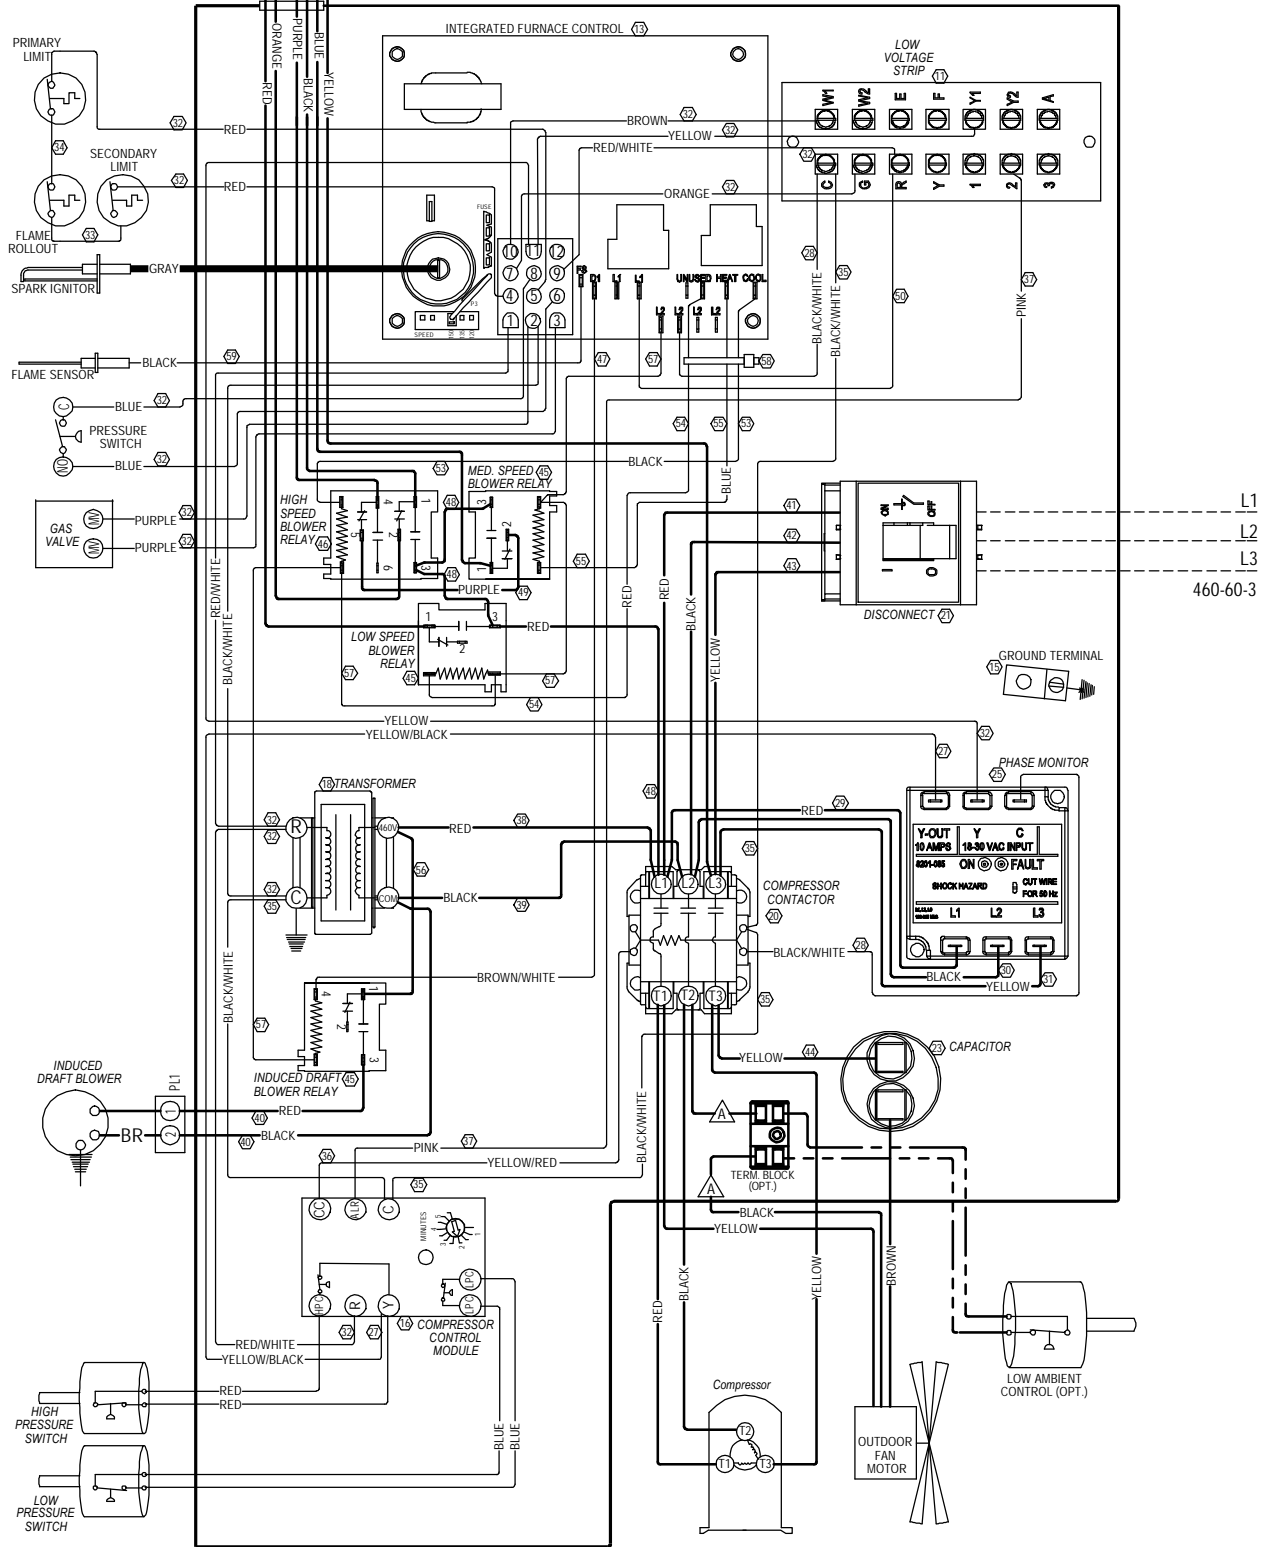

BLOWER SPEED COLOR CODE	
HIGH	BLACK
MEDIUM	BLUE
LOW	RED
AUX	PURPLE/ORANGE

Model	Fan Capacitor
W93C1-C	12/3/0
W93C1-C	15/3/0

USE COPPER CONDUCTORS SUITABLE FOR AT LEAST 75° C

Wire identification numbers for Bard use only.

IF ANY ORIGINAL WIRE AS SUPPLIED WITH THE APPLIANCE MUST BE REPLACED, IT MUST BE REPLACED WITH WIRING MATERIAL HAVING A TEMPERATURE RATING OF AT LEAST 105° C EXCEPT THE IGNITION CABLE WHICH IS 250° C HIGH VOLTAGE CABLE

	Factory	Field	Optional
High Voltage			
Low Voltage			

WIRE CONNECT IF OPTION NOT USED