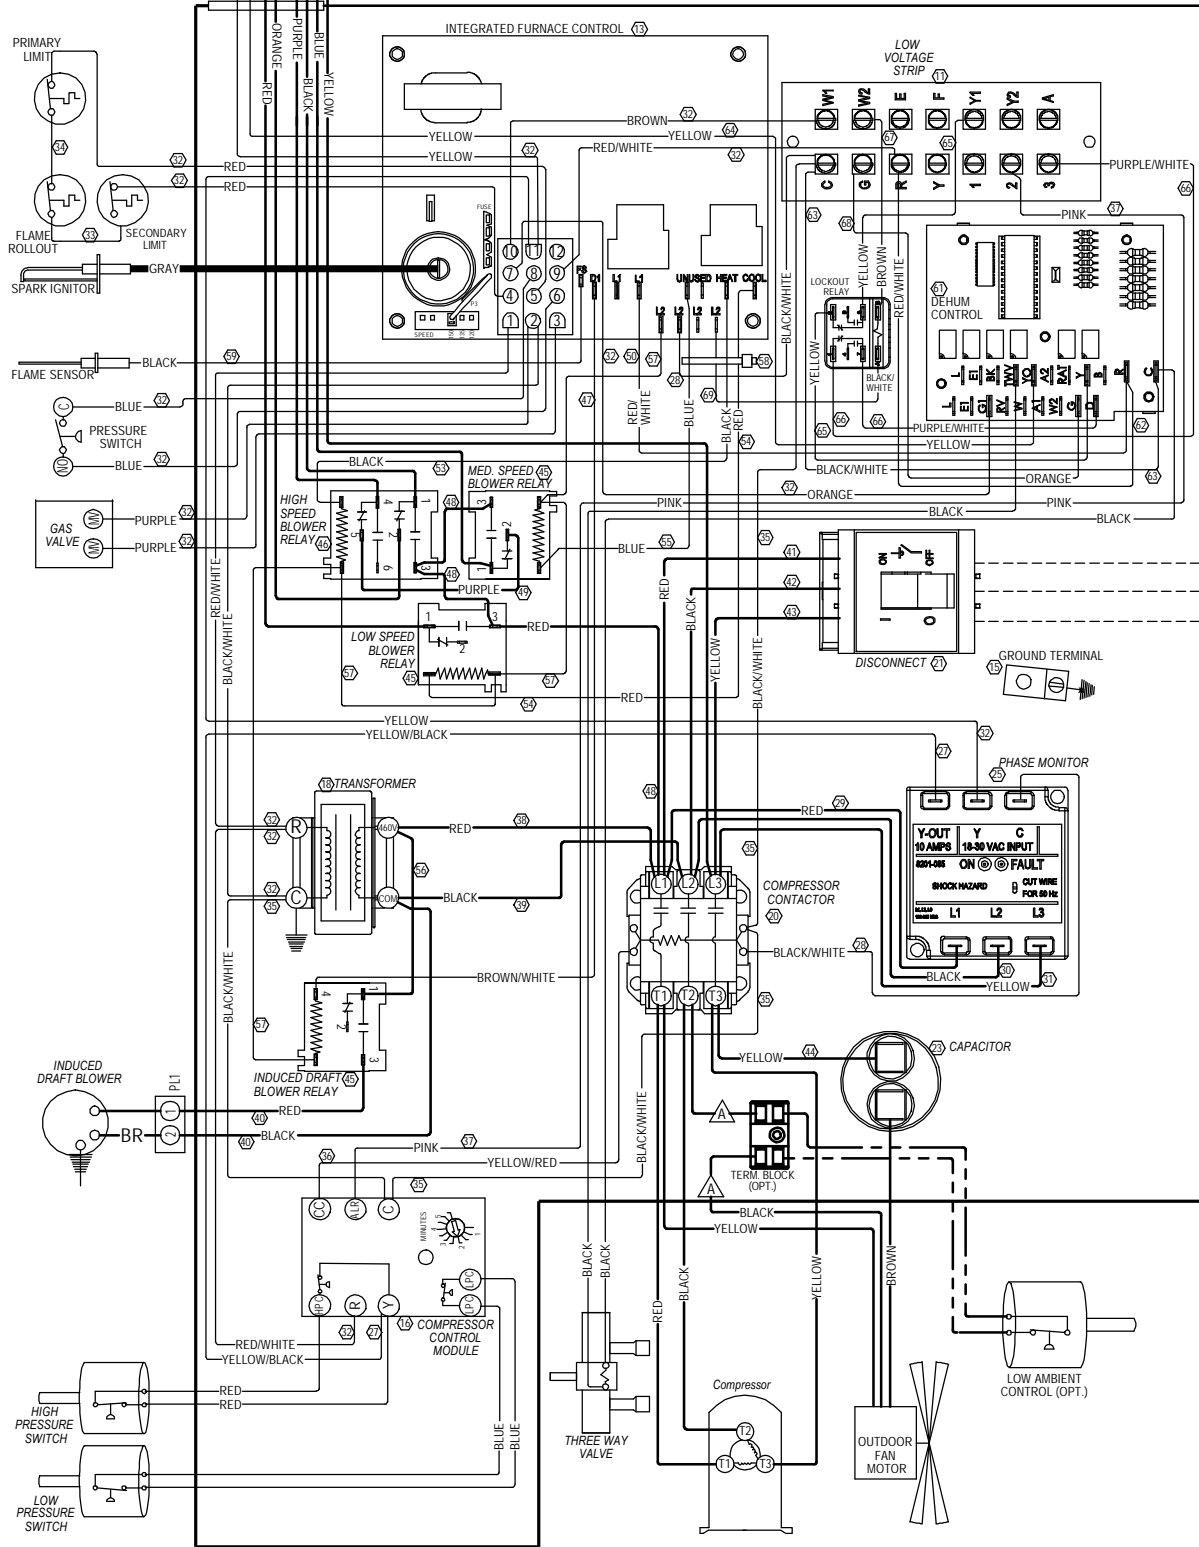

BLOWER SPEED COLOR CODE	
HIGH	BLACK
MEDIUM	BLUE
LOW	RED
AUX	PURPLE/ORANGE

L1
L2
L3
460-60-3

Model Fan Capacitor
W24G1.C 5/373

USE COPPER CONDUCTORS
SUITABLE FOR AT LEAST 75° C

Wire Identification numbers
for Bard use only.

IF ANY ORIGINAL WIRE AS SUPPLIED WITH THE APPLIANCE MUST BE REPLACED, IT MUST BE REPLACED WITH WIRING MATERIAL HAVING A TEMPERATURE RATING OF AT LEAST 105° C EXCEPT THE IGNITION CABLE WHICH IS 250° C HIGH VOLTAGE CABLE

	Factory	Field	Optional
High Voltage			
Low Voltage			

WIRES CONNECT
IF OPTION
NOT USED