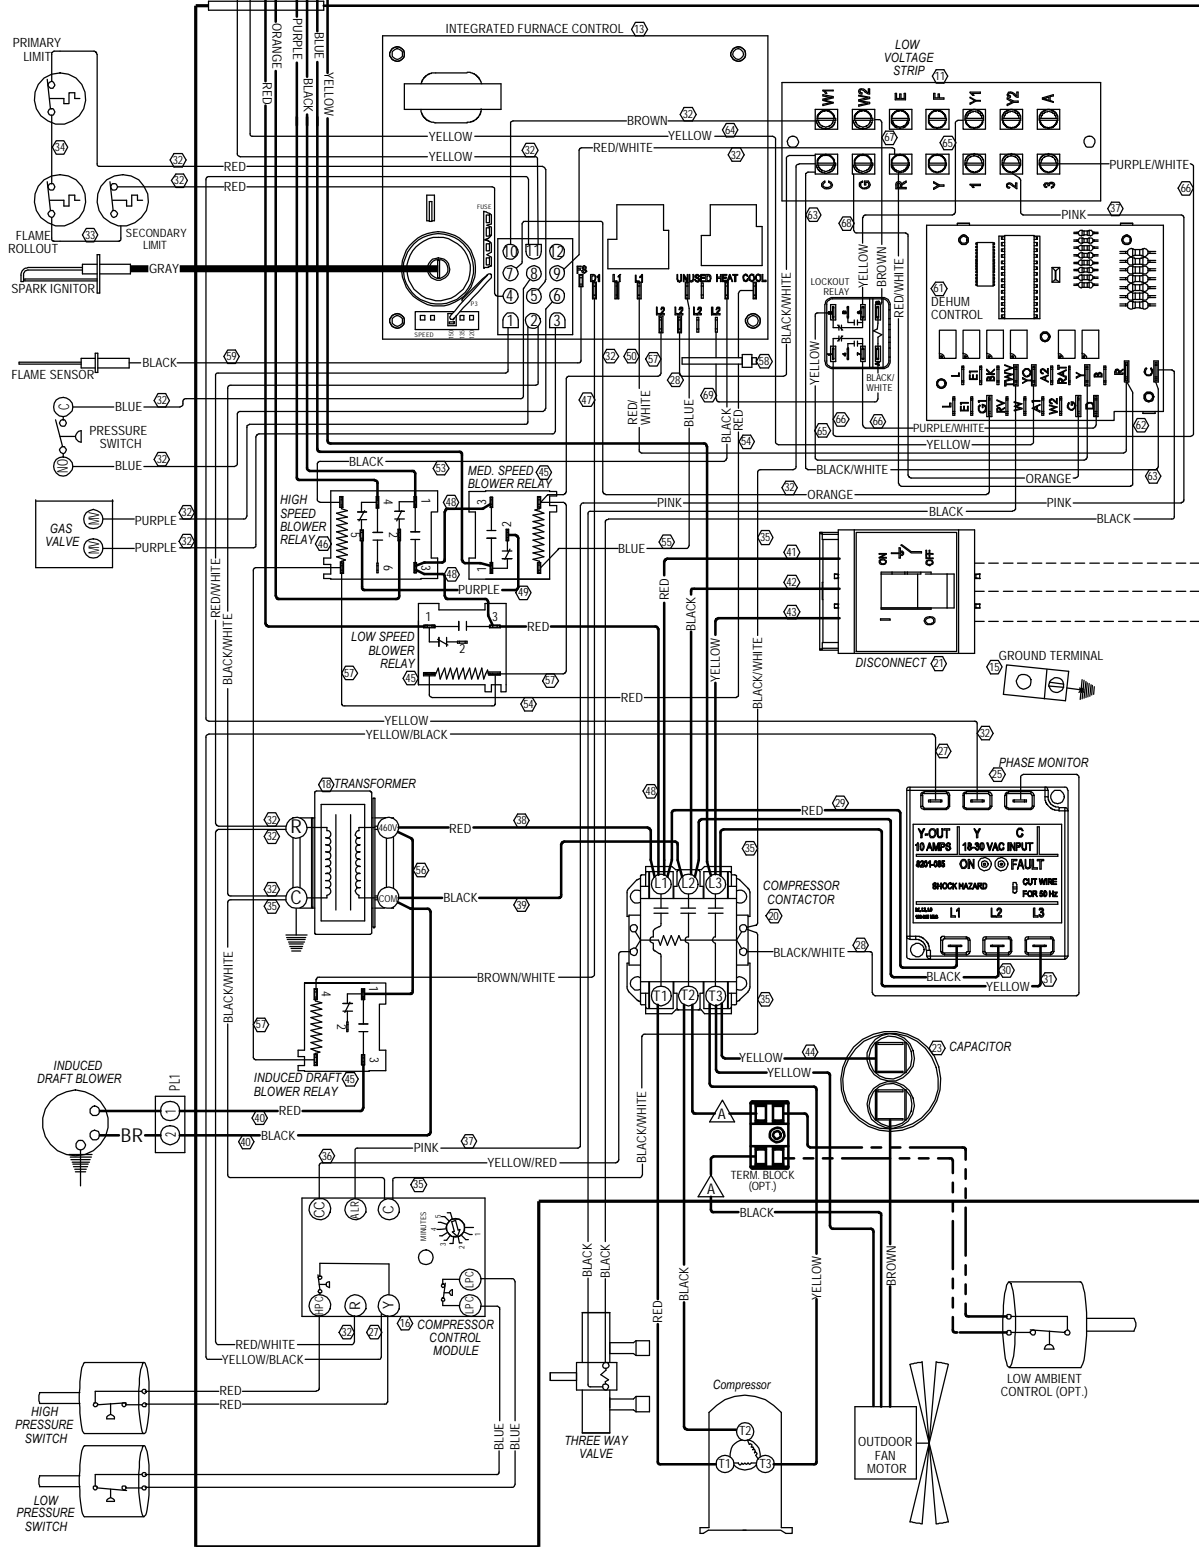

BLOWER SPEED COLOR CODE	
HIGH	BLACK
MEDIUM	BLUE
LOW	RED
AUX	PURPLE/ORANGE

L1
L2
L3
460-60-3

Model Fan Capacitor
W24G1-C 5/370

USE COPPER CONDUCTORS
SUITABLE FOR AT LEAST 75° C

Wire Identification numbers
for Bard use only.

IF ANY ORIGINAL WIRE AS SUPPLIED WITH THE APPLIANCE MUST BE REPLACED, IT MUST BE REPLACED WITH WIRING MATERIAL HAVING A TEMPERATURE RATING OF AT LEAST 105° C EXCEPT THE IGNITION CABLE WHICH IS 250° C HIGH VOLTAGE CABLE

	Factory	Field	Optional
High Voltage			
Low Voltage			

WIRES CONNECT
IF OPTION
NOT USED