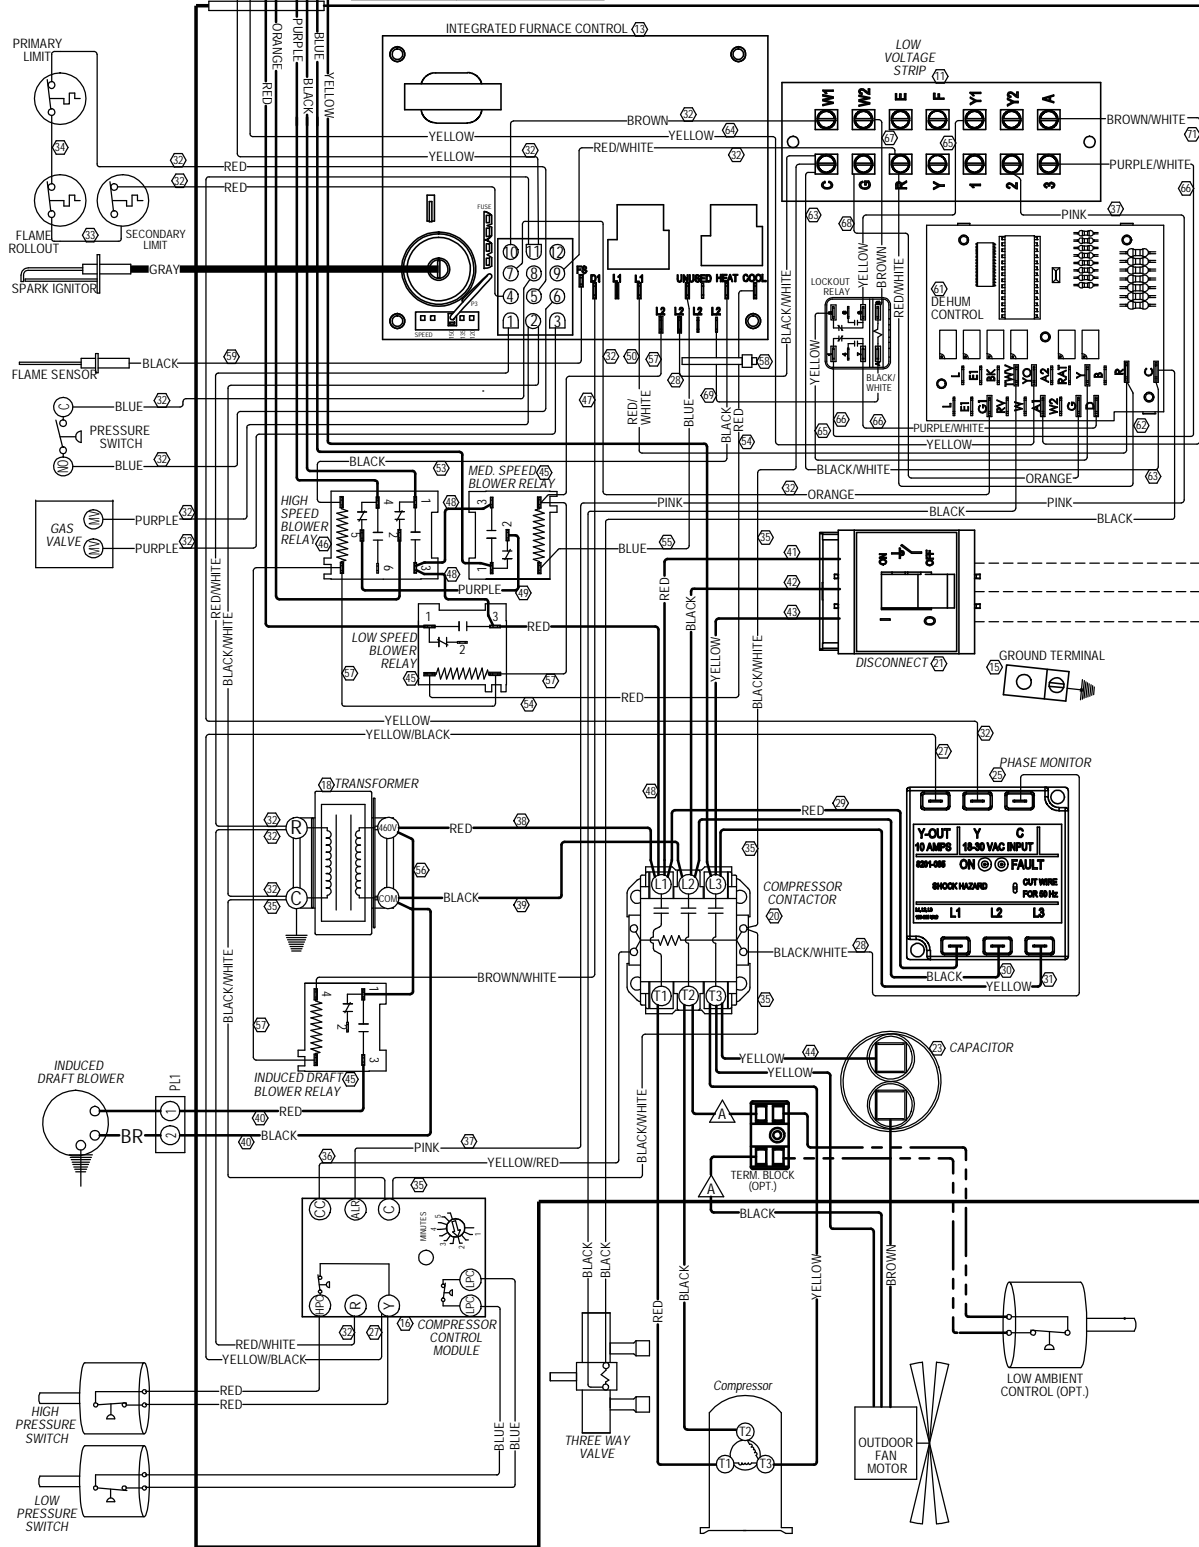

BLOWER SPEED COLOR CODE	
HIGH	BLACK
MEDIUM	BLUE
LOW	RED
AUX	PURPLE/ORANGE

L1
L2
L3
460-60-3

Note Fan Capacitor
W24C10C 5/370

USE COPPER CONDUCTORS
SUITABLE FOR AT LEAST 75° C

Wire Identification numbers
for Bard use only.

IF ANY ORIGINAL WIRE AS SUPPLIED WITH THE APPLIANCE MUST BE REPLACED, IT MUST BE REPLACED WITH WIRING MATERIAL HAVING A TEMPERATURE RATING OF AT LEAST 105° C EXCEPT THE IGNITION CABLE WHICH IS 250° C HIGH VOLTAGE CABLE

	Factory	Field	Optional
High Voltage	---	---	---
Low Voltage	---	---	---

WIRES CONNECT
IF OPTION
NOT USED