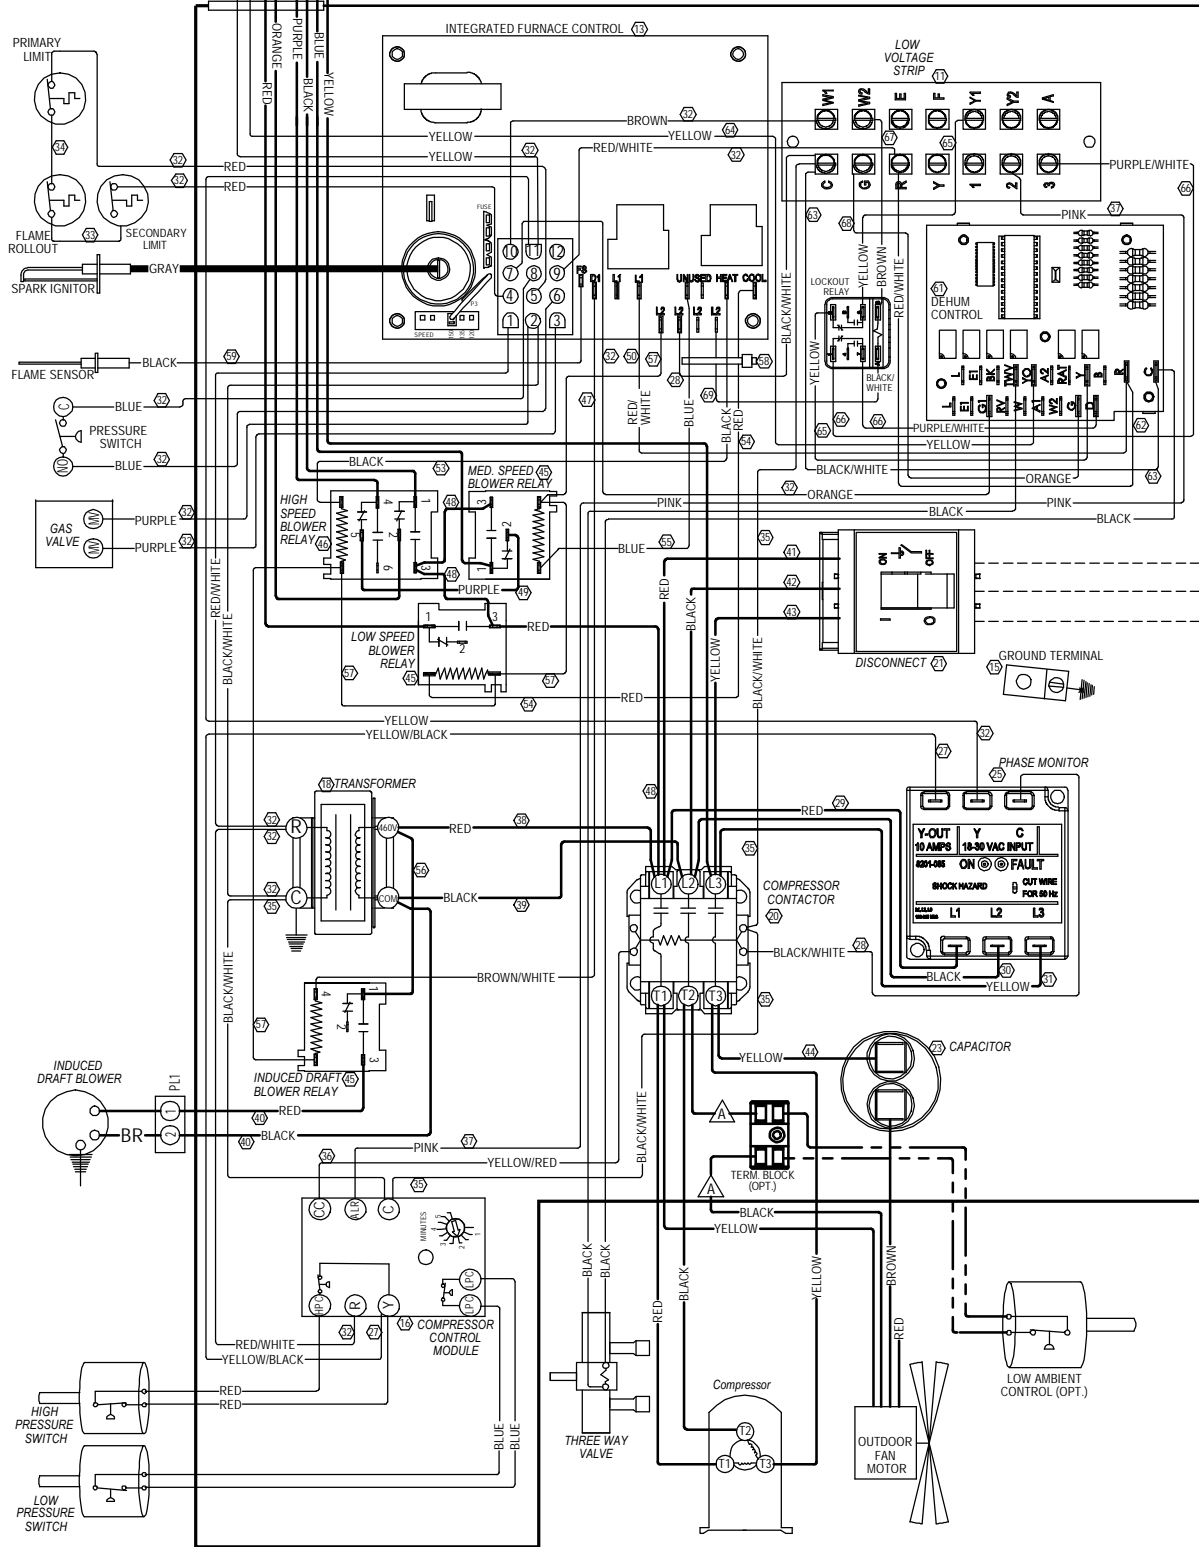

BLOWER SPEED COLOR CODE	
HIGH	BLACK
MEDIUM	BLUE
LOW	RED
AUX	PURPLE/ORANGE

L1
L2
L3
460-60-3

Model Fan Capacitor
W24G1.C 5/373

USE COPPER CONDUCTORS
SUITABLE FOR AT LEAST 75° C

Wire Identification numbers
for Bard use only.

IF ANY ORIGINAL WIRE AS SUPPLIED WITH THE APPLIANCE MUST BE REPLACED, IT MUST BE REPLACED WITH WIRING MATERIAL HAVING A TEMPERATURE RATING OF AT LEAST 105° C EXCEPT THE IGNITION CABLE WHICH IS 250° C HIGH VOLTAGE CABLE

	Factory	Field	Optional
High Voltage			
Low Voltage			

WIRES CONNECT
IF OPTION
NOT USED