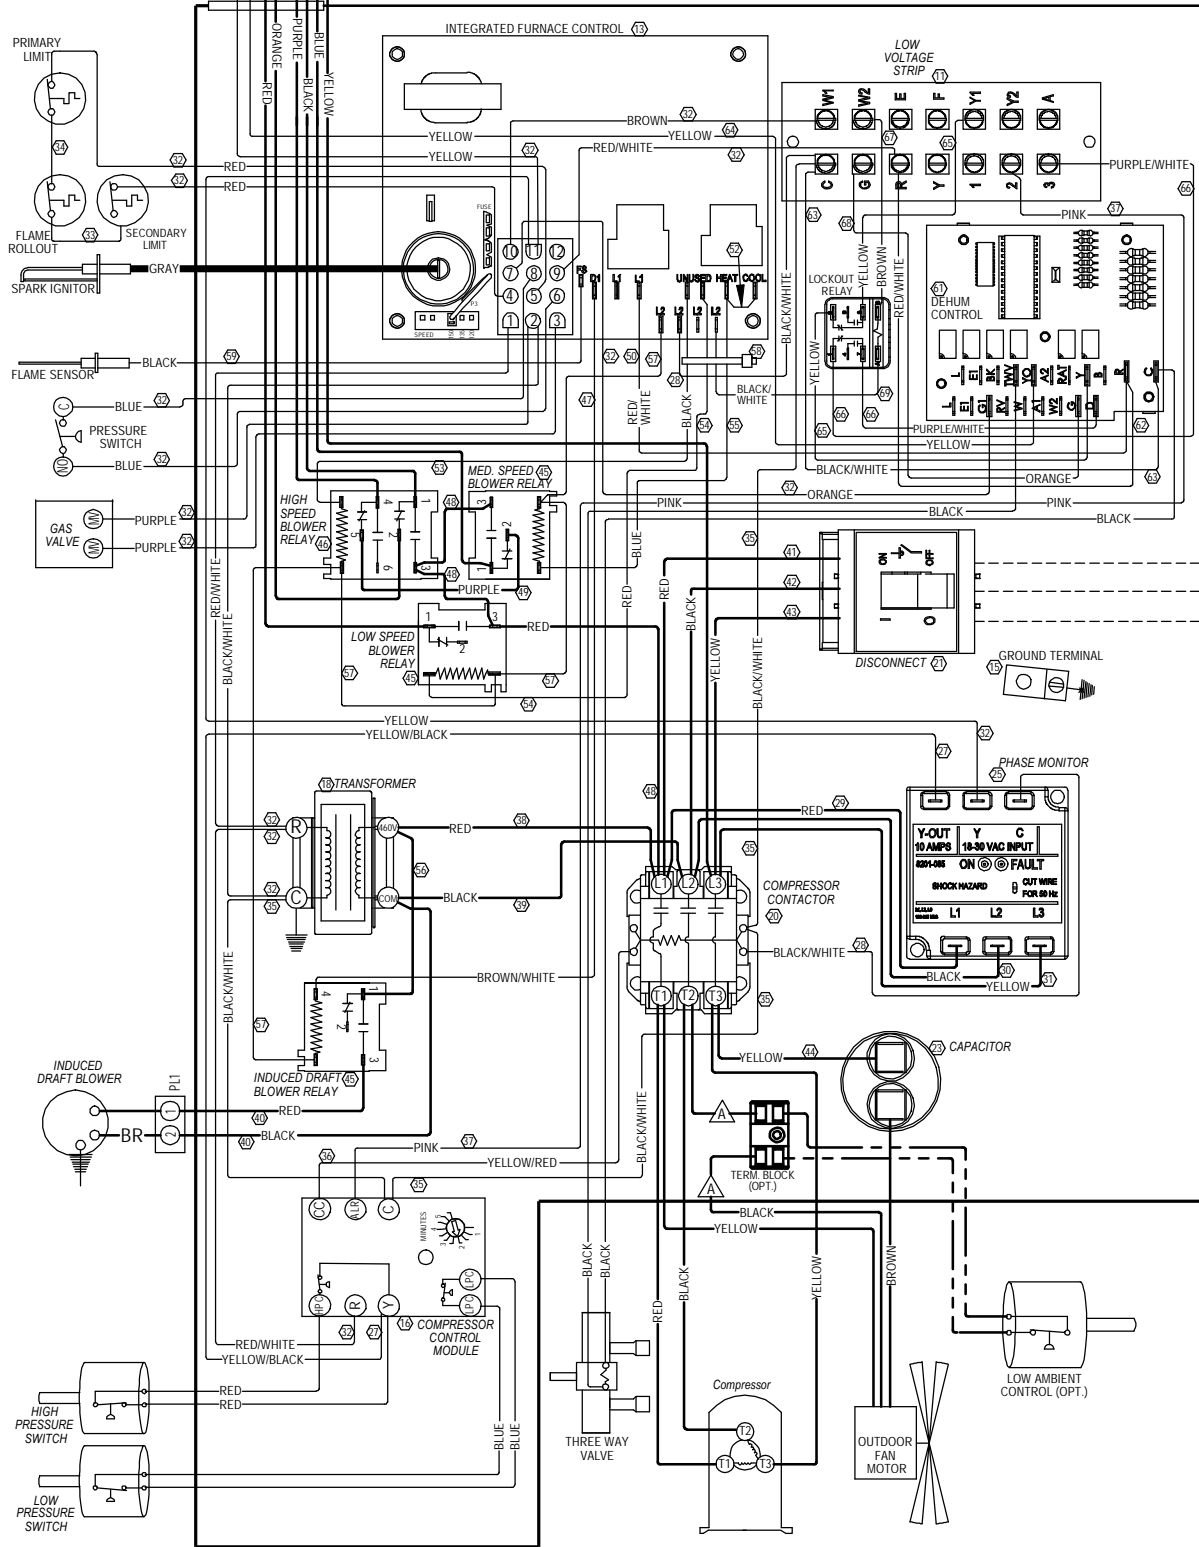

BLOWER SPEED COLOR CODE	
HIGH	BLACK
MEDIUM	BLUE
LOW	RED
AUX	PURPLE/ORANGE

L1
L2
L3
460-60-3

Model	Fan Capacitor
W3001-C	5/370
W3801-C	5/370
W4201-C	15/370

USE COPPER CONDUCTORS SUITABLE FOR AT LEAST 75° C

Wire Identification numbers for Bard use only.

IF ANY ORIGINAL WIRE AS SUPPLIED WITH THE APPLIANCE MUST BE REPLACED, IT MUST BE REPLACED WITH WIRING MATERIAL HAVING A TEMPERATURE RATING OF AT LEAST 105° C EXCEPT THE IGNITION CABLE WHICH IS 250° C HIGH VOLTAGE CABLE

	Factory	Field	Optional
High Voltage			
Low Voltage			

WIRES CONNECT IF OPTION NOT USED