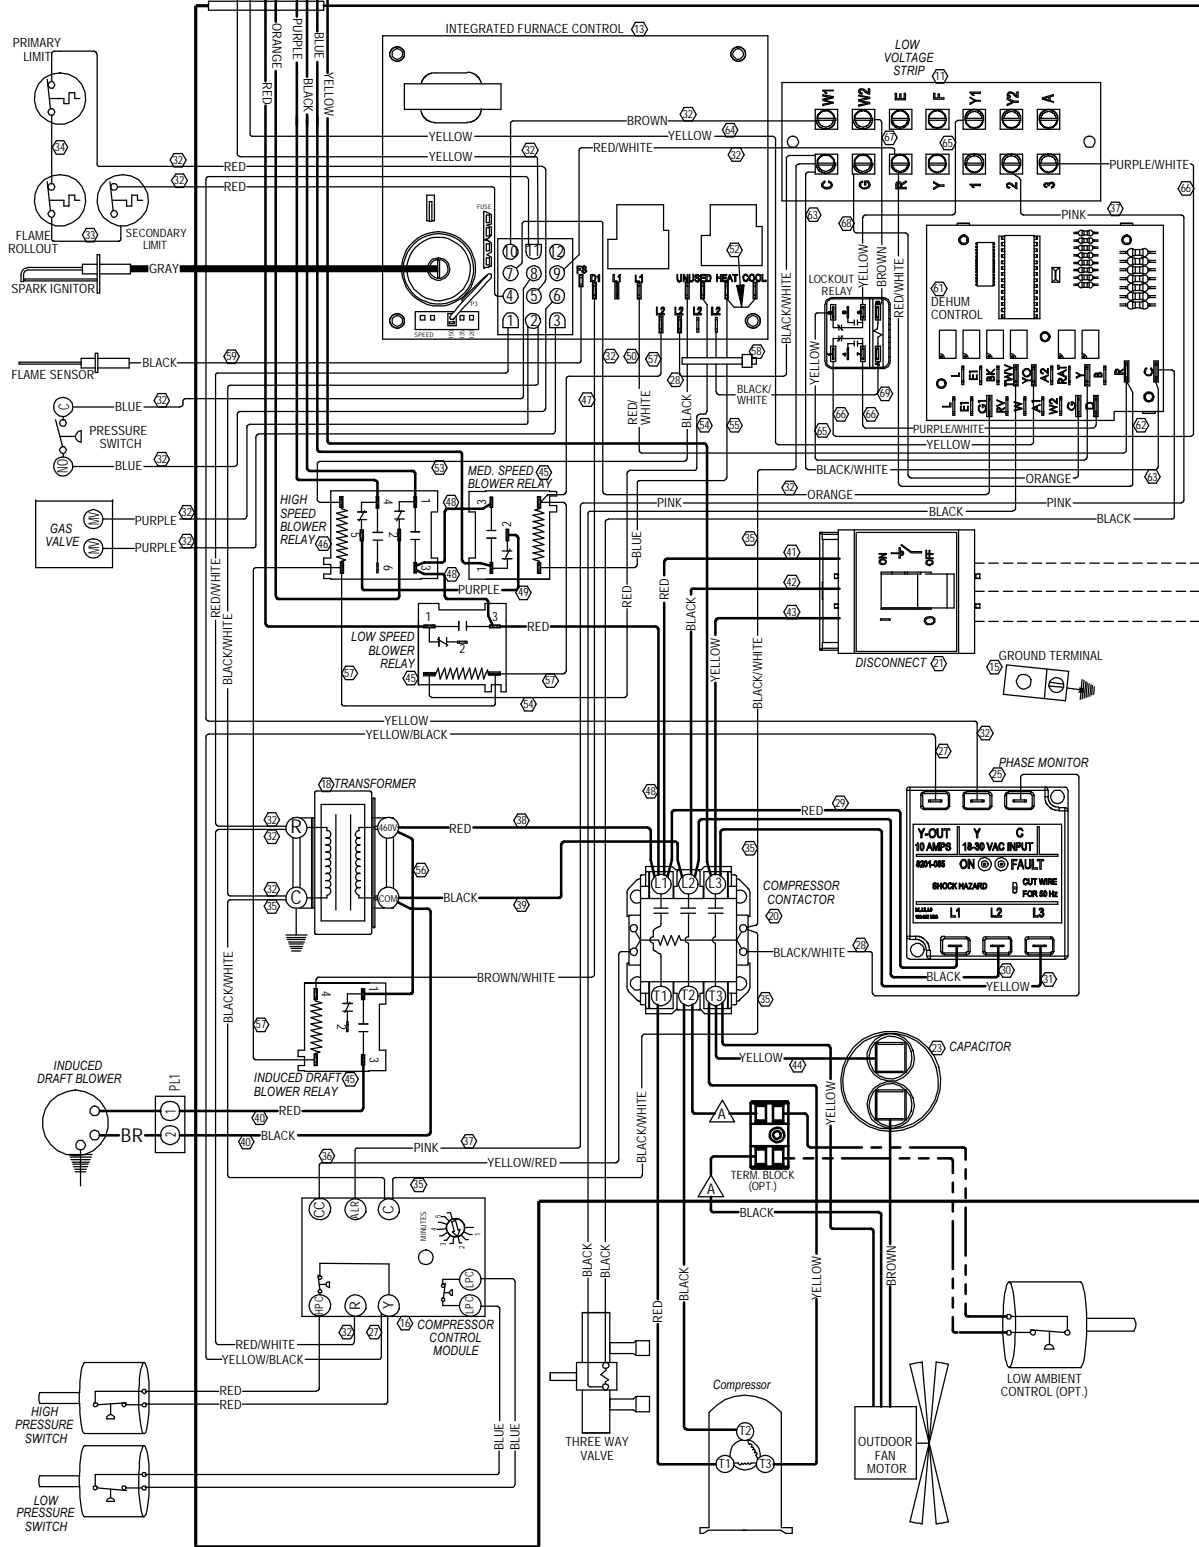

BLOWER SPEED COLOR CODE	
HIGH	BLACK
MEDIUM	BLUE
LOW	RED
AUX	PURPLE/ORANGE

L1
L2
L3
460-60-3

Model	Fan Capacitor
W30G1-C	5/370
W36G1-C	5/370
W42G1-C	15/370

USE COPPER CONDUCTORS SUITABLE FOR AT LEAST 75° C

Wire Identification numbers for Bard use only.

IF ANY ORIGINAL WIRE AS SUPPLIED WITH THE APPLIANCE MUST BE REPLACED, IT MUST BE REPLACED WITH WIRING MATERIAL HAVING A TEMPERATURE RATING OF AT LEAST 105° C EXCEPT THE IGNITION CABLE WHICH IS 250° C HIGH VOLTAGE CABLE

	Factory	Field	Optional
High Voltage			
Low Voltage			

WIRES CONNECT IF OPTION NOT USED