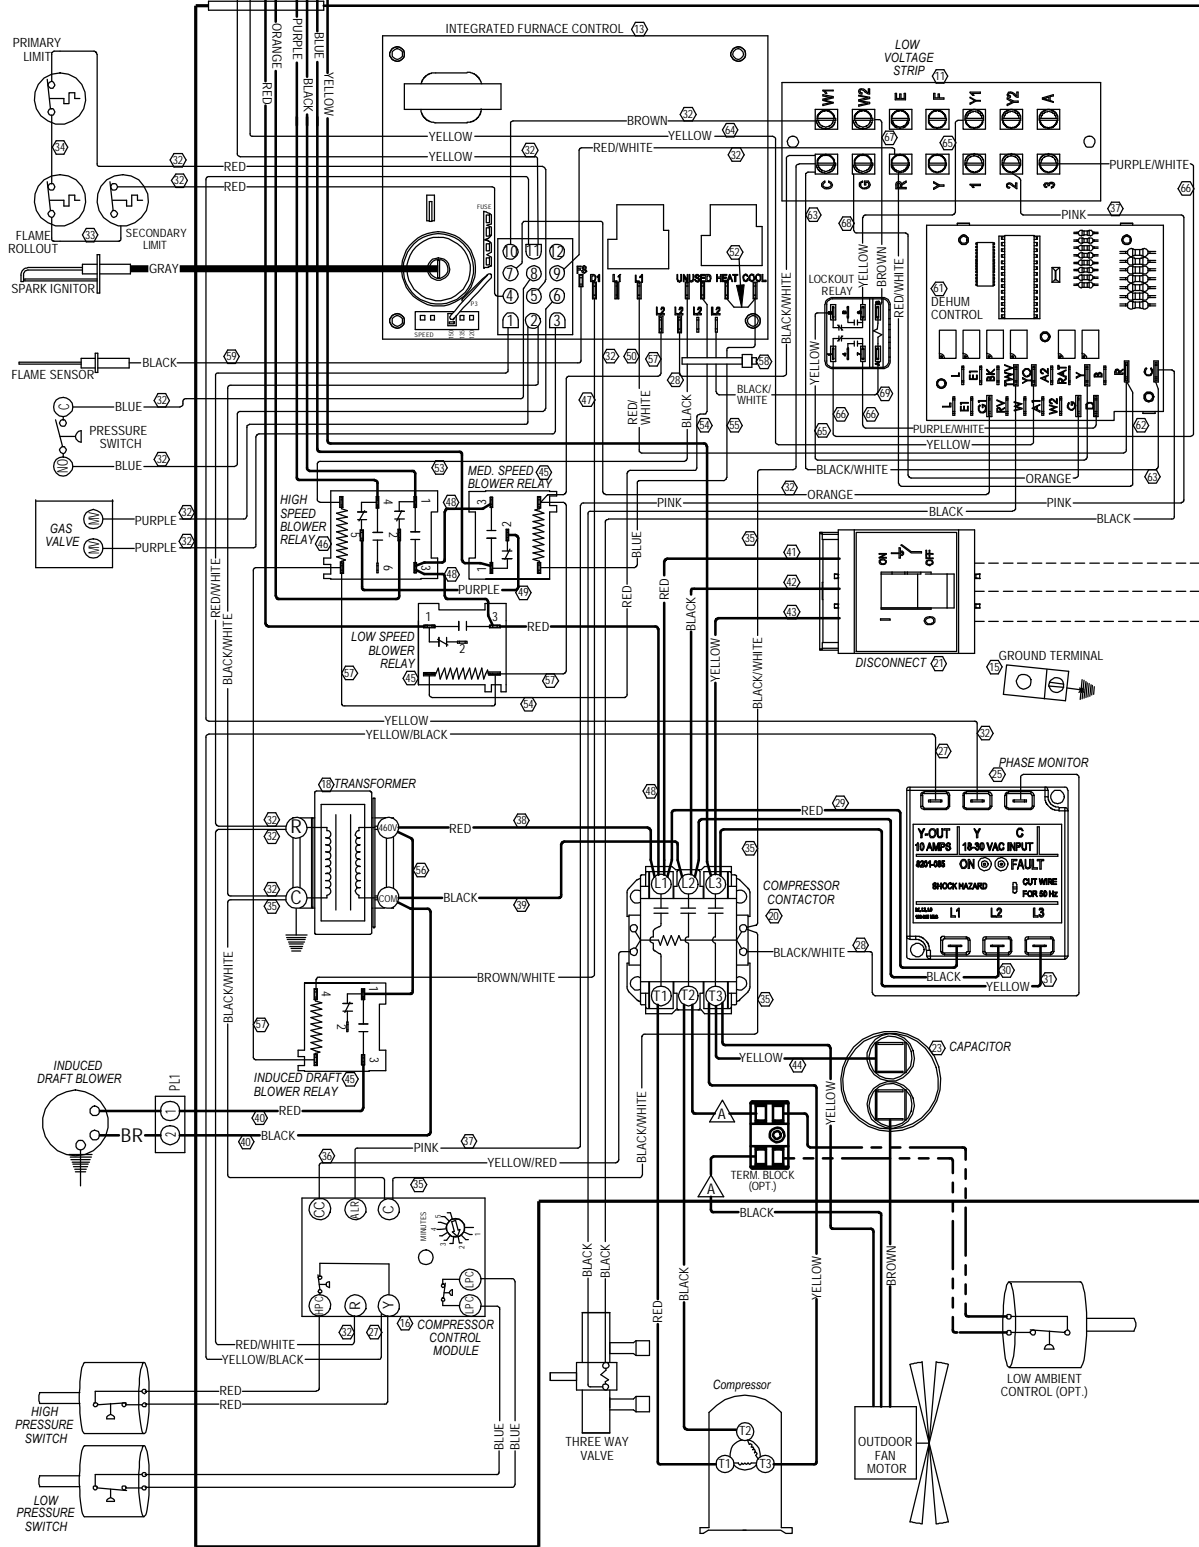

BLOWER SPEED COLOR CODE	
HIGH	BLACK
MEDIUM	BLUE
LOW	RED
AUX	PURPLE/ORANGE

L1  
L2  
L3  
460-60-3

Model	Fan Capacitor
W30G1-C	5/370
W36G1-C	5/370
W42G1-C	15/370

USE COPPER CONDUCTORS SUITABLE FOR AT LEAST 75° C

Wire Identification numbers for Bard use only.

IF ANY ORIGINAL WIRE AS SUPPLIED WITH THE APPLIANCE MUST BE REPLACED, IT MUST BE REPLACED WITH WIRING MATERIAL HAVING A TEMPERATURE RATING OF AT LEAST 105° C EXCEPT THE IGNITION CABLE WHICH IS 250° C HIGH VOLTAGE CABLE

	Factory	Field	Optional
High Voltage			
Low Voltage			

WIRES CONNECT IF OPTION NOT USED