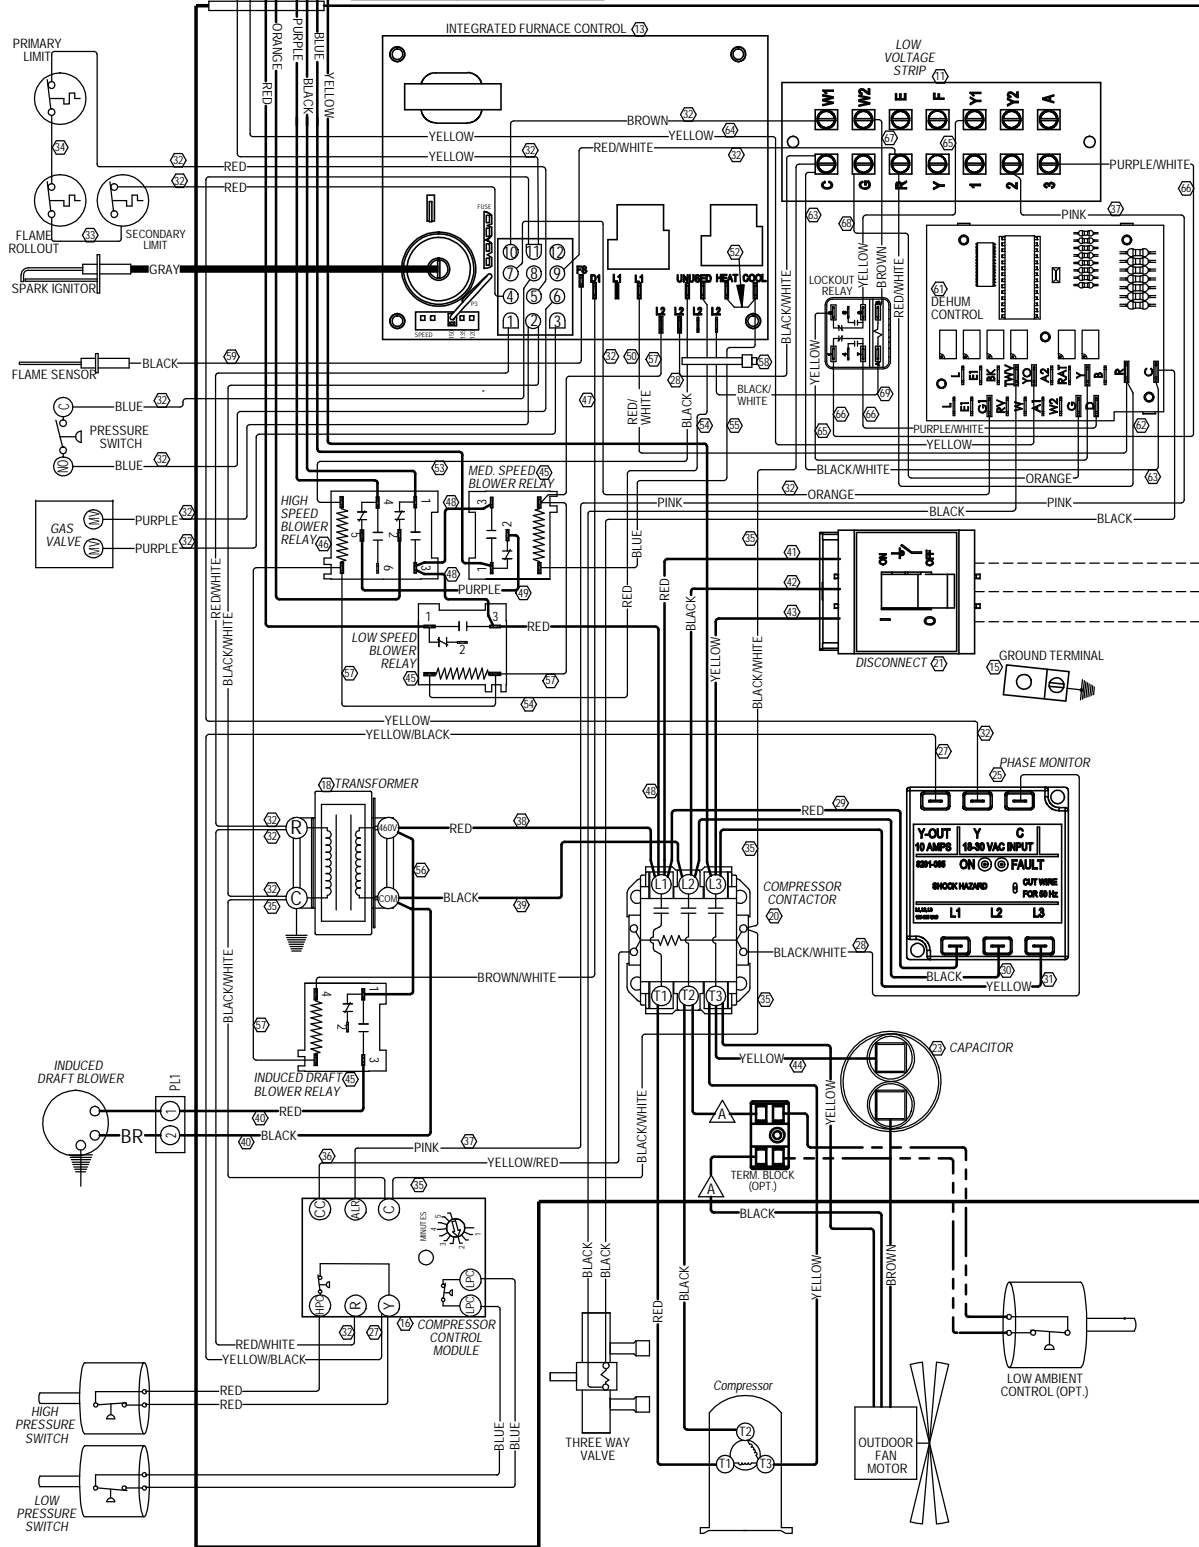

BLOWER SPEED COLOR CODE	
HIGH	BLACK
MEDIUM	BLUE
LOW	RED
AUX	PURPLE/ORANGE

L1  
L2  
L3  
460-60-3

Model	Fan Capacitor
W30G1DC	5/370
W36G1DC	5/370
W42G1DC	15/370

USE COPPER CONDUCTORS  
SUITABLE FOR AT LEAST 75° C

Wire Identification numbers  
for Bard use only.

IF ANY ORIGINAL WIRE AS SUPPLIED WITH THE APPLIANCE MUST BE REPLACED, IT MUST BE REPLACED WITH WIRING MATERIAL HAVING A TEMPERATURE RATING OF AT LEAST 105° C EXCEPT THE IGNITION CABLE WHICH IS 250° C HIGH VOLTAGE CABLE

	Factory	Field	Optional
High Voltage	---	---	---
Low Voltage	---	---	---

WIRES CONNECT  
IF OPTION  
NOT USED