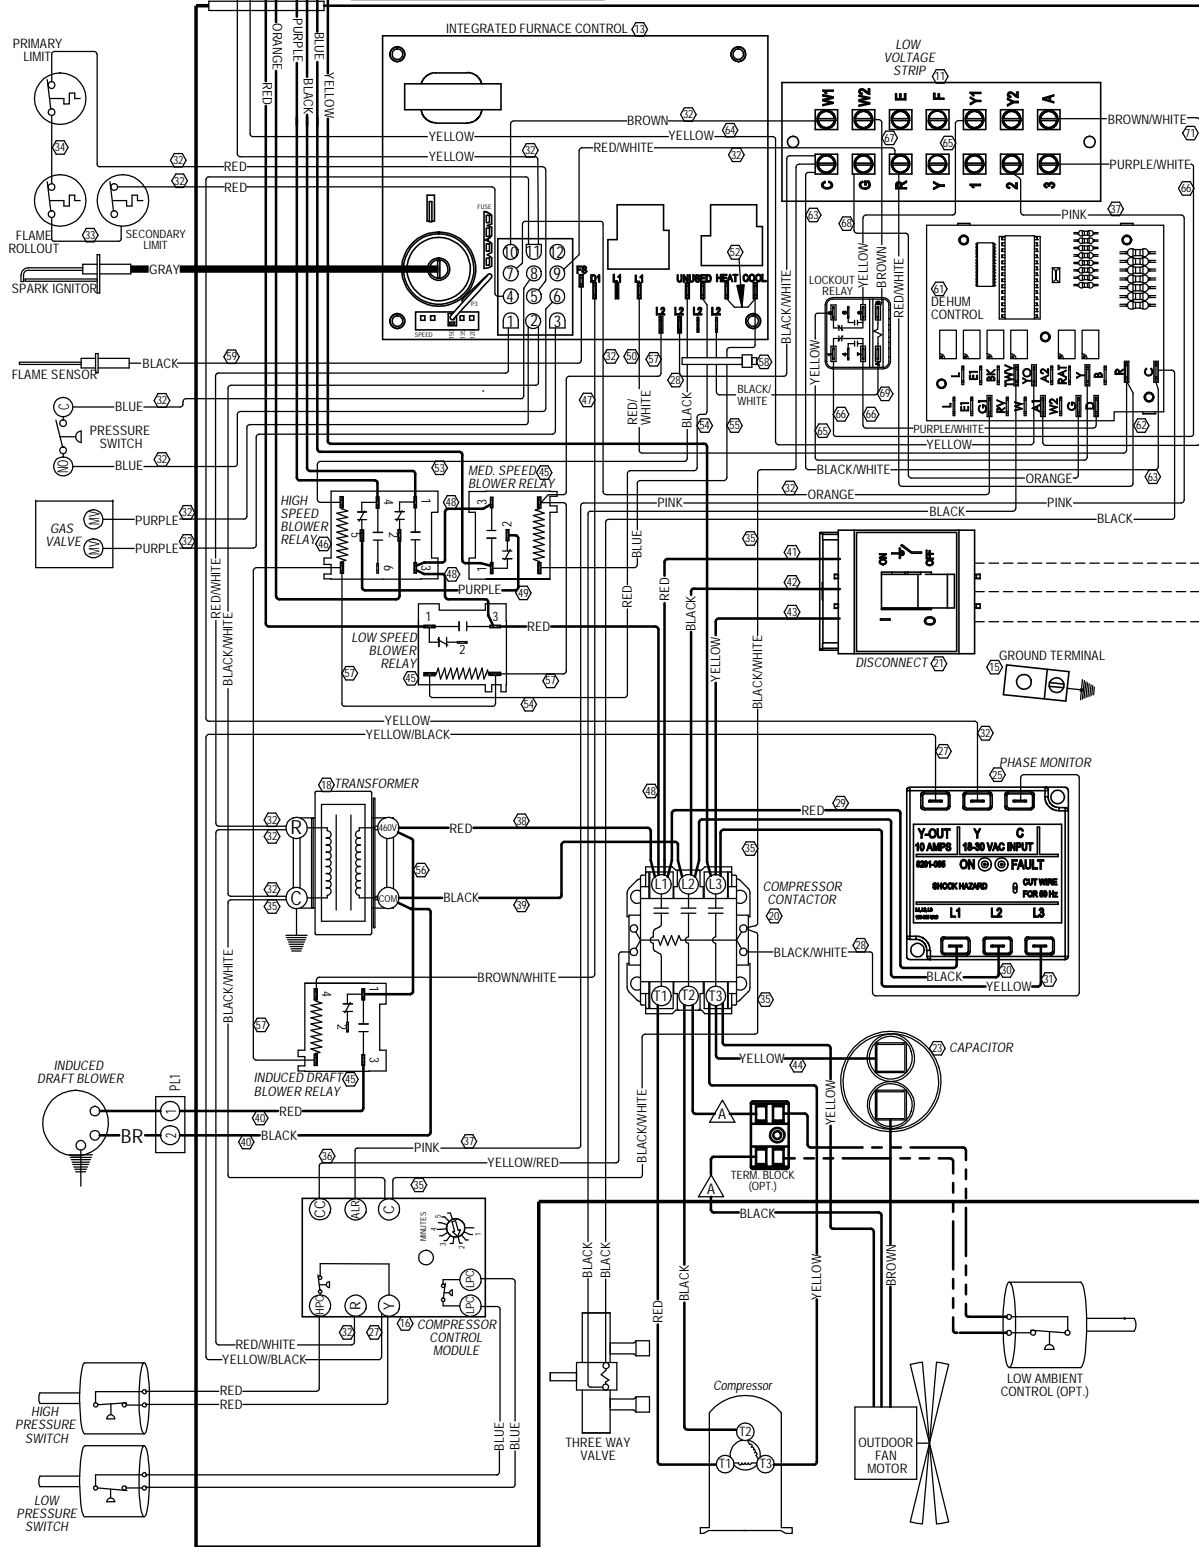

BLOWER SPEED COLOR CODE	
HIGH	BLACK
MEDIUM	BLUE
LOW	RED
AUX	PURPLE/ORANGE

L1
L2
L3
460-60-3

Model	Fan Capacitor
W20C1DC	5-570
W20C1DC	5-570
W42C1DC	1-5370

USE COPPER CONDUCTORS SUITABLE FOR AT LEAST 75° C

Wire Identification numbers for Bard use only.

IF ANY ORIGINAL WIRE AS SUPPLIED WITH THE APPLIANCE MUST BE REPLACED, IT MUST BE REPLACED WITH WIRING MATERIAL HAVING A TEMPERATURE RATING OF AT LEAST 105° C EXCEPT THE IGNITION CABLE WHICH IS 250°C HIGH VOLTAGE CABLE

	Factory	Field	Optional
High Voltage	---	---	---
Low Voltage	---	---	---

WIRES CONNECT IF OPTION NOT USED