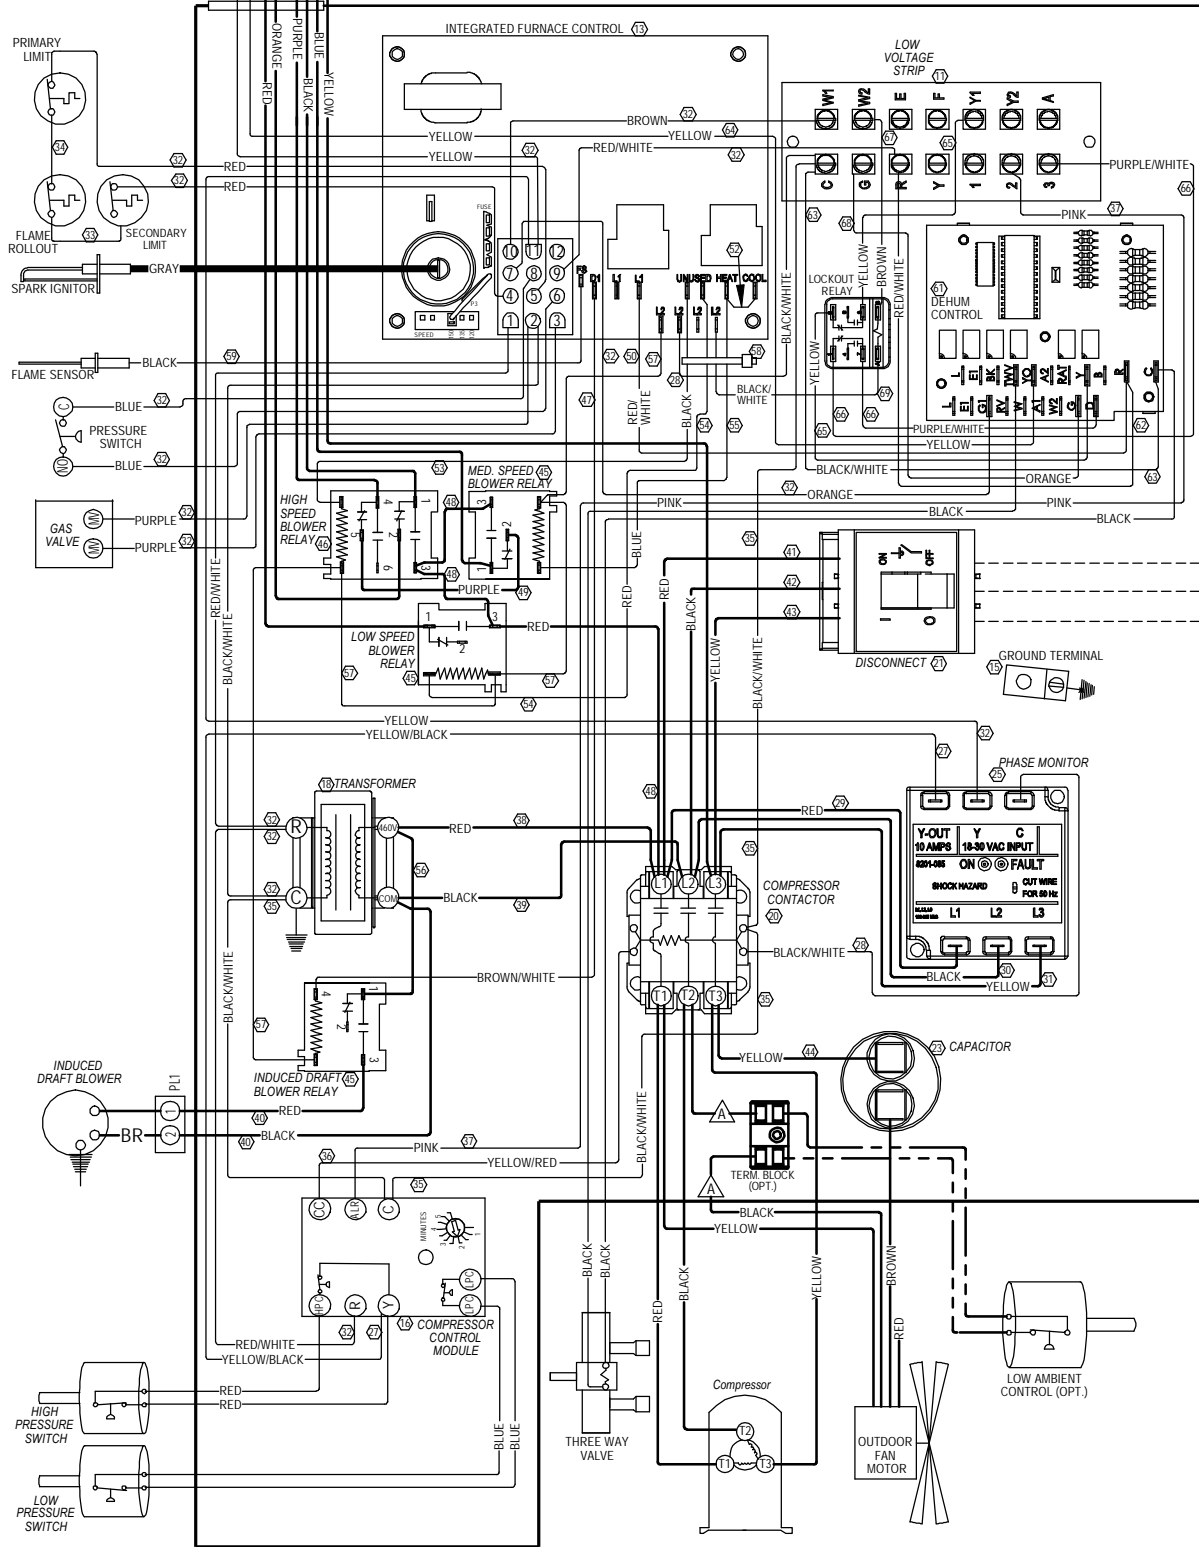

BLOWER SPEED COLOR CODE	
HIGH	BLACK
MEDIUM	BLUE
LOW	RED
AUX	PURPLE/ORANGE

L1
L2
L3
460-60-3

Model	Fan Capacitor
W3001-C	5/370
W3801-C	5/370
W4201-C	15/370

USE COPPER CONDUCTORS SUITABLE FOR AT LEAST 75° C

Wire Identification numbers for Bard use only.

IF ANY ORIGINAL WIRE AS SUPPLIED WITH THE APPLIANCE MUST BE REPLACED, IT MUST BE REPLACED WITH WIRING MATERIAL HAVING A TEMPERATURE RATING OF AT LEAST 105° C EXCEPT THE IGNITION CABLE WHICH IS 250° C HIGH VOLTAGE CABLE

	Factory	Field	Optional
High Voltage			
Low Voltage			

WIRES CONNECT IF OPTION NOT USED