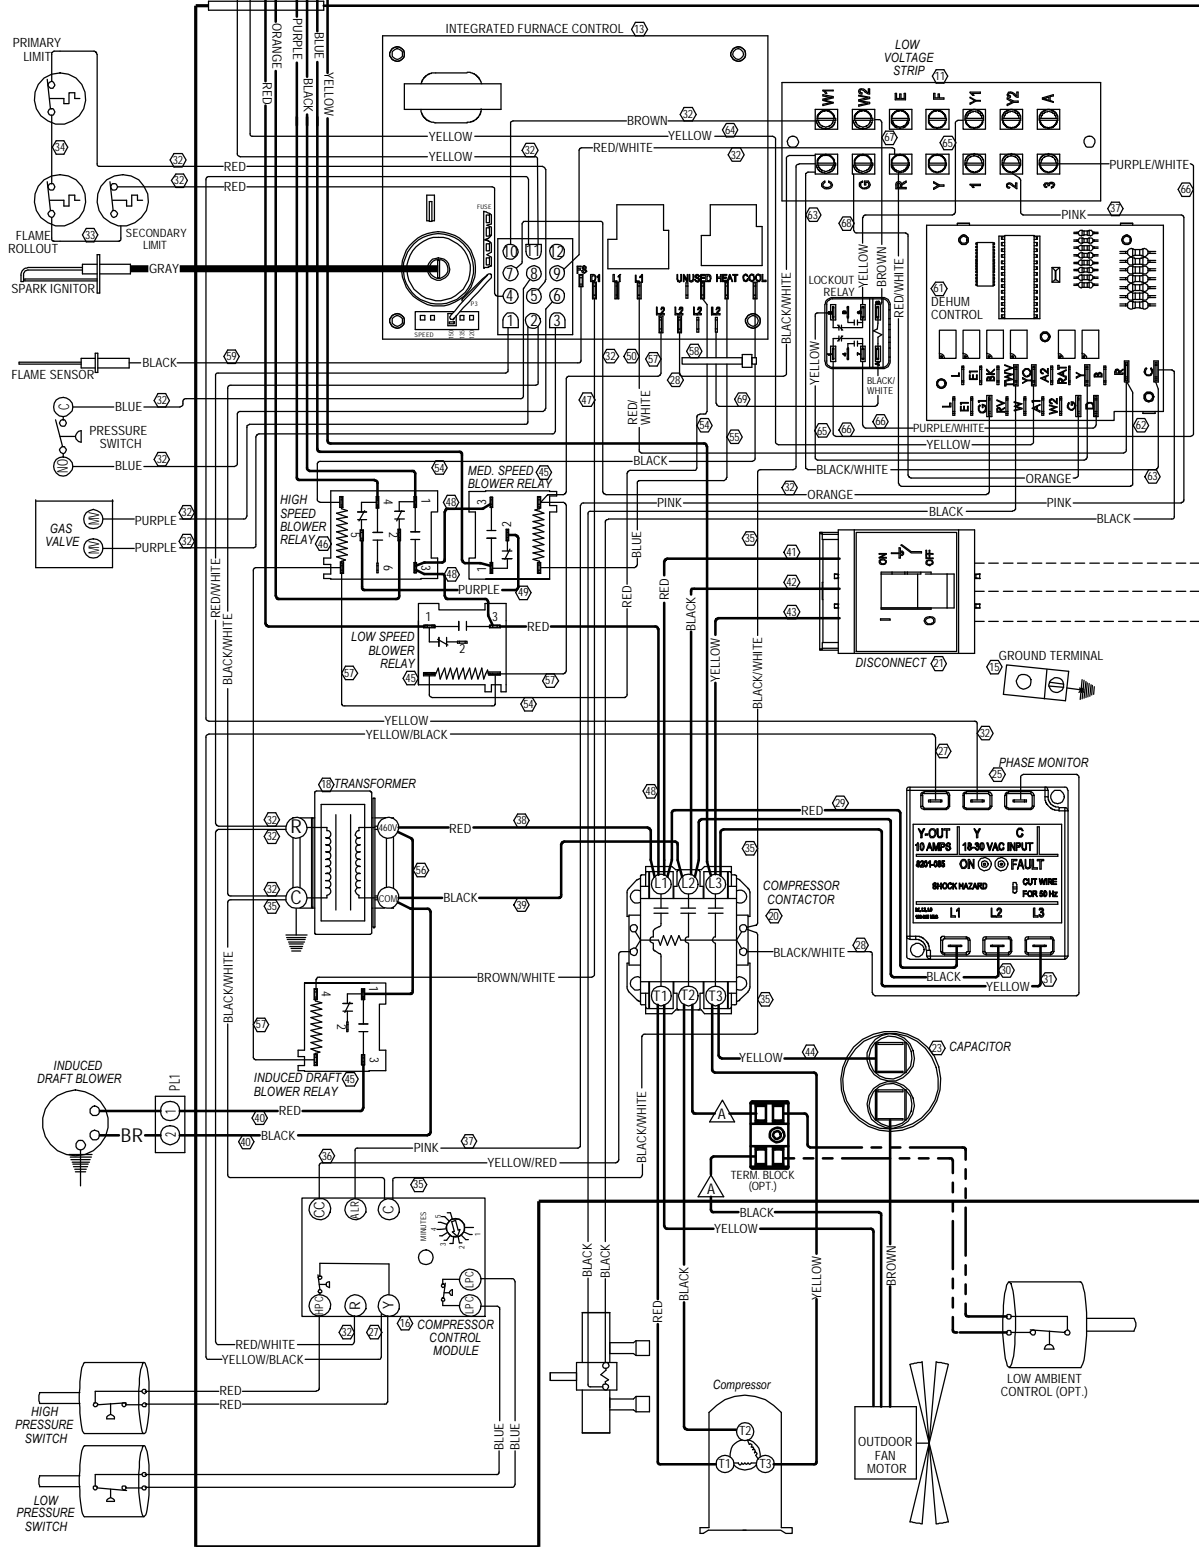

| BLOWER SPEED COLOR CODE |               |
|-------------------------|---------------|
| HIGH                    | BLACK         |
| MEDIUM                  | BLUE          |
| LOW                     | RED           |
| AUX                     | PURPLE/ORANGE |

L1  
L2  
L3  
460-60-3

| Model   | Fan Capacitor |
|---------|---------------|
| W30G1-C | 5/370         |
| W38G1-C | 5/370         |
| W42G1-C | 15/370        |

USE COPPER CONDUCTORS SUITABLE FOR AT LEAST 75° C

Wire Identification numbers for Bard use only.

IF ANY ORIGINAL WIRE AS SUPPLIED WITH THE APPLIANCE MUST BE REPLACED, IT MUST BE REPLACED WITH WIRING MATERIAL HAVING A TEMPERATURE RATING OF AT LEAST 105° C EXCEPT THE IGNITION CABLE WHICH IS 250° C HIGH VOLTAGE CABLE