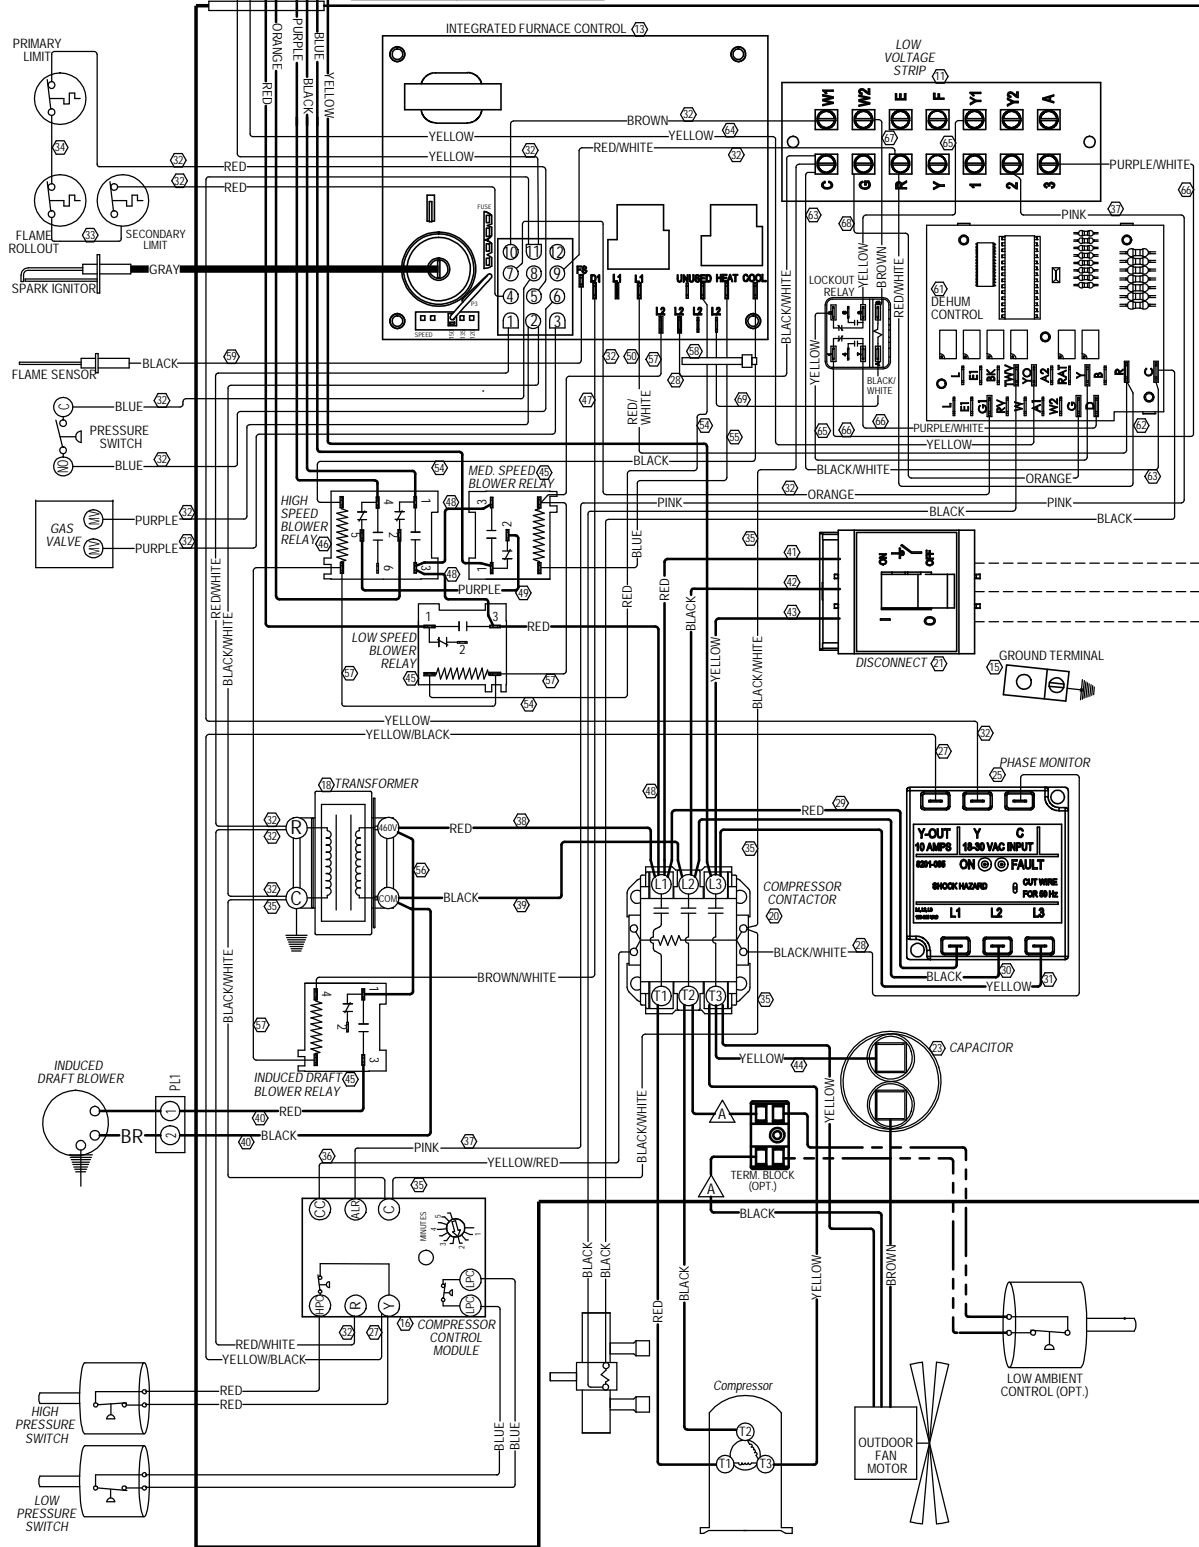

BLOWER SPEED COLOR CODE	
HIGH	BLACK
MEDIUM	BLUE
LOW	RED
AUX	PURPLE/ORANGE

L1
L2
L3
460-60-3

Model	Fan Capacitor
W48G1DC	15/370
W60G1DC	15/370

USE COPPER CONDUCTORS SUITABLE FOR AT LEAST 75° C

Wire Identification numbers for Bard use only.

IF ANY ORIGINAL WIRE AS SUPPLIED WITH THE APPLIANCE MUST BE REPLACED, IT MUST BE REPLACED WITH WIRING MATERIAL HAVING A TEMPERATURE RATING OF AT LEAST 105° C EXCEPT THE IGNITION CABLE WHICH IS 250° C HIGH VOLTAGE CABLE

	Factory	Field	Optional
High Voltage	---	---	---
Low Voltage	---	---	---

WIRES CONNECT IF OPTION NOT USED