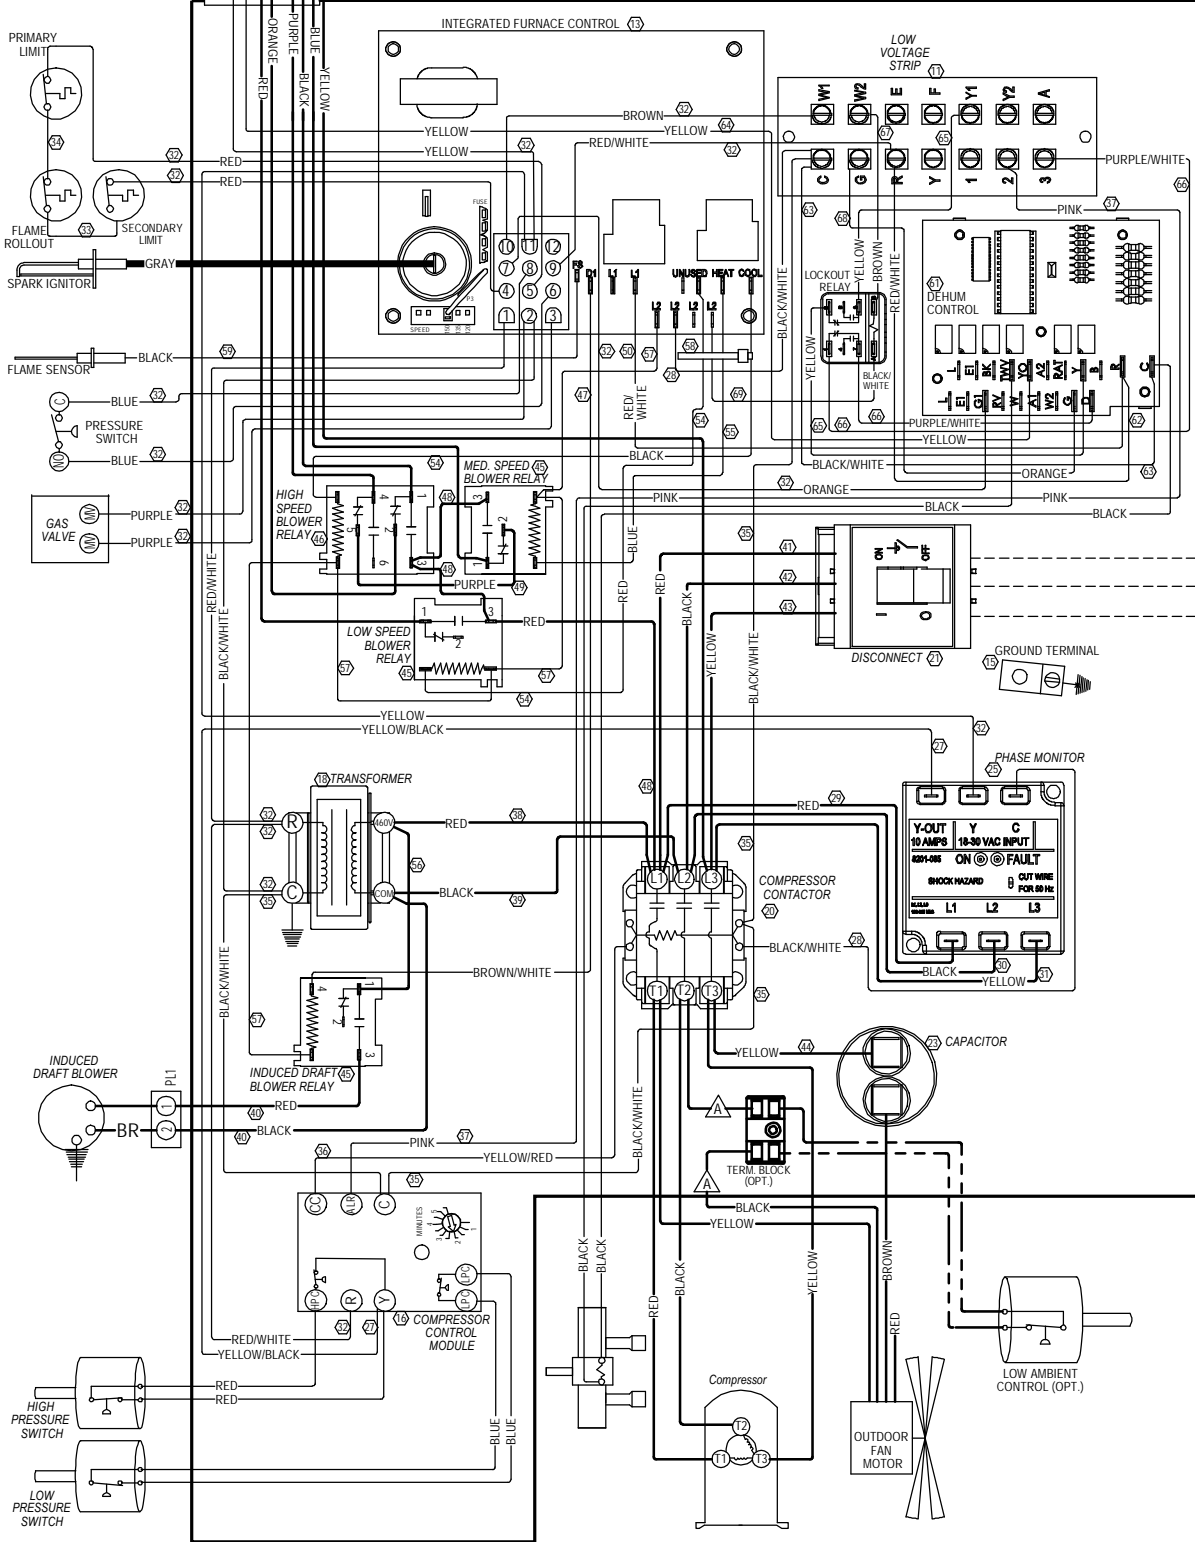

BLOWER SPEED COLOR CODE	
HIGH	BLACK
MEDIUM	BLUE
LOW	RED
AUX	PURPLE/ORANGE

L1
L2
L3
460-60-3

Model	Fan Capacitor
W30G1-C	5/370
W38G1-C	5/370
W42G1-C	15/370

USE COPPER CONDUCTORS SUITABLE FOR AT LEAST 75° C

Wire Identification numbers for Bard use only.

IF ANY ORIGINAL WIRE AS SUPPLIED WITH THE APPLIANCE MUST BE REPLACED, IT MUST BE REPLACED WITH WIRING MATERIAL HAVING A TEMPERATURE RATING OF AT LEAST 105° C EXCEPT THE IGNITION CABLE WHICH IS 250° C HIGH VOLTAGE CABLE

	Factory	Field	Optional
High Voltage			
Low Voltage			

WIRES CONNECT IF OPTION NOT USED