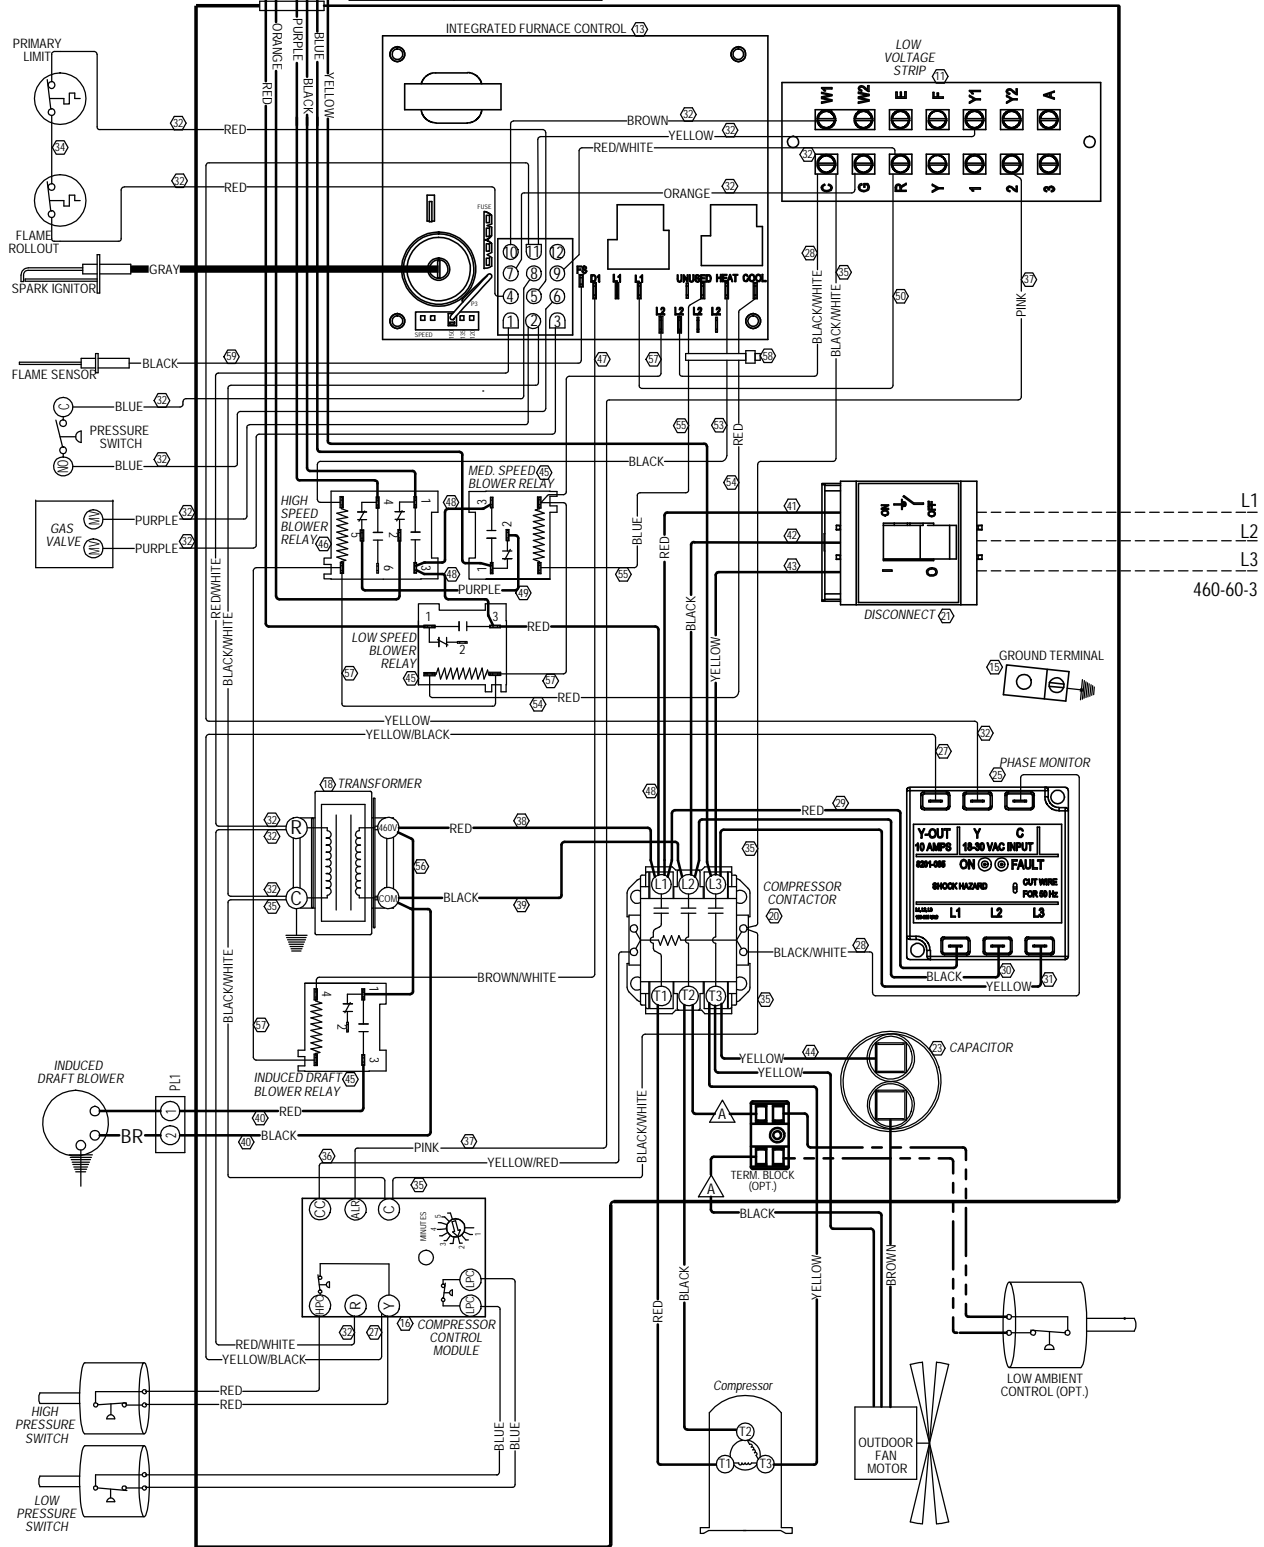

BLOWER SPEED COLOR CODE	
HIGH	BLACK
MEDIUM	BLUE
LOW	RED
AUX	PURPLE/ORANGE

Model	Fan Capacitor
W24G2-C	5/370

USE COPPER CONDUCTORS
SUITABLE FOR AT LEAST 75° C

Wire Identification numbers
for Bard use only.

IF ANY ORIGINAL WIRE AS SUPPLIED WITH THE APPLIANCE MUST BE REPLACED, IT MUST BE REPLACED WITH WIRING MATERIAL HAVING A TEMPERATURE RATING OF AT LEAST 105° C EXCEPT THE IGNITION CABLE WHICH IS 250° C HIGH VOLTAGE CABLE

	Factory	Field	Optional
High Voltage	---	---	---
Low Voltage	---	---	---

WIRE CONNECT
IF OPTION
NOT USED