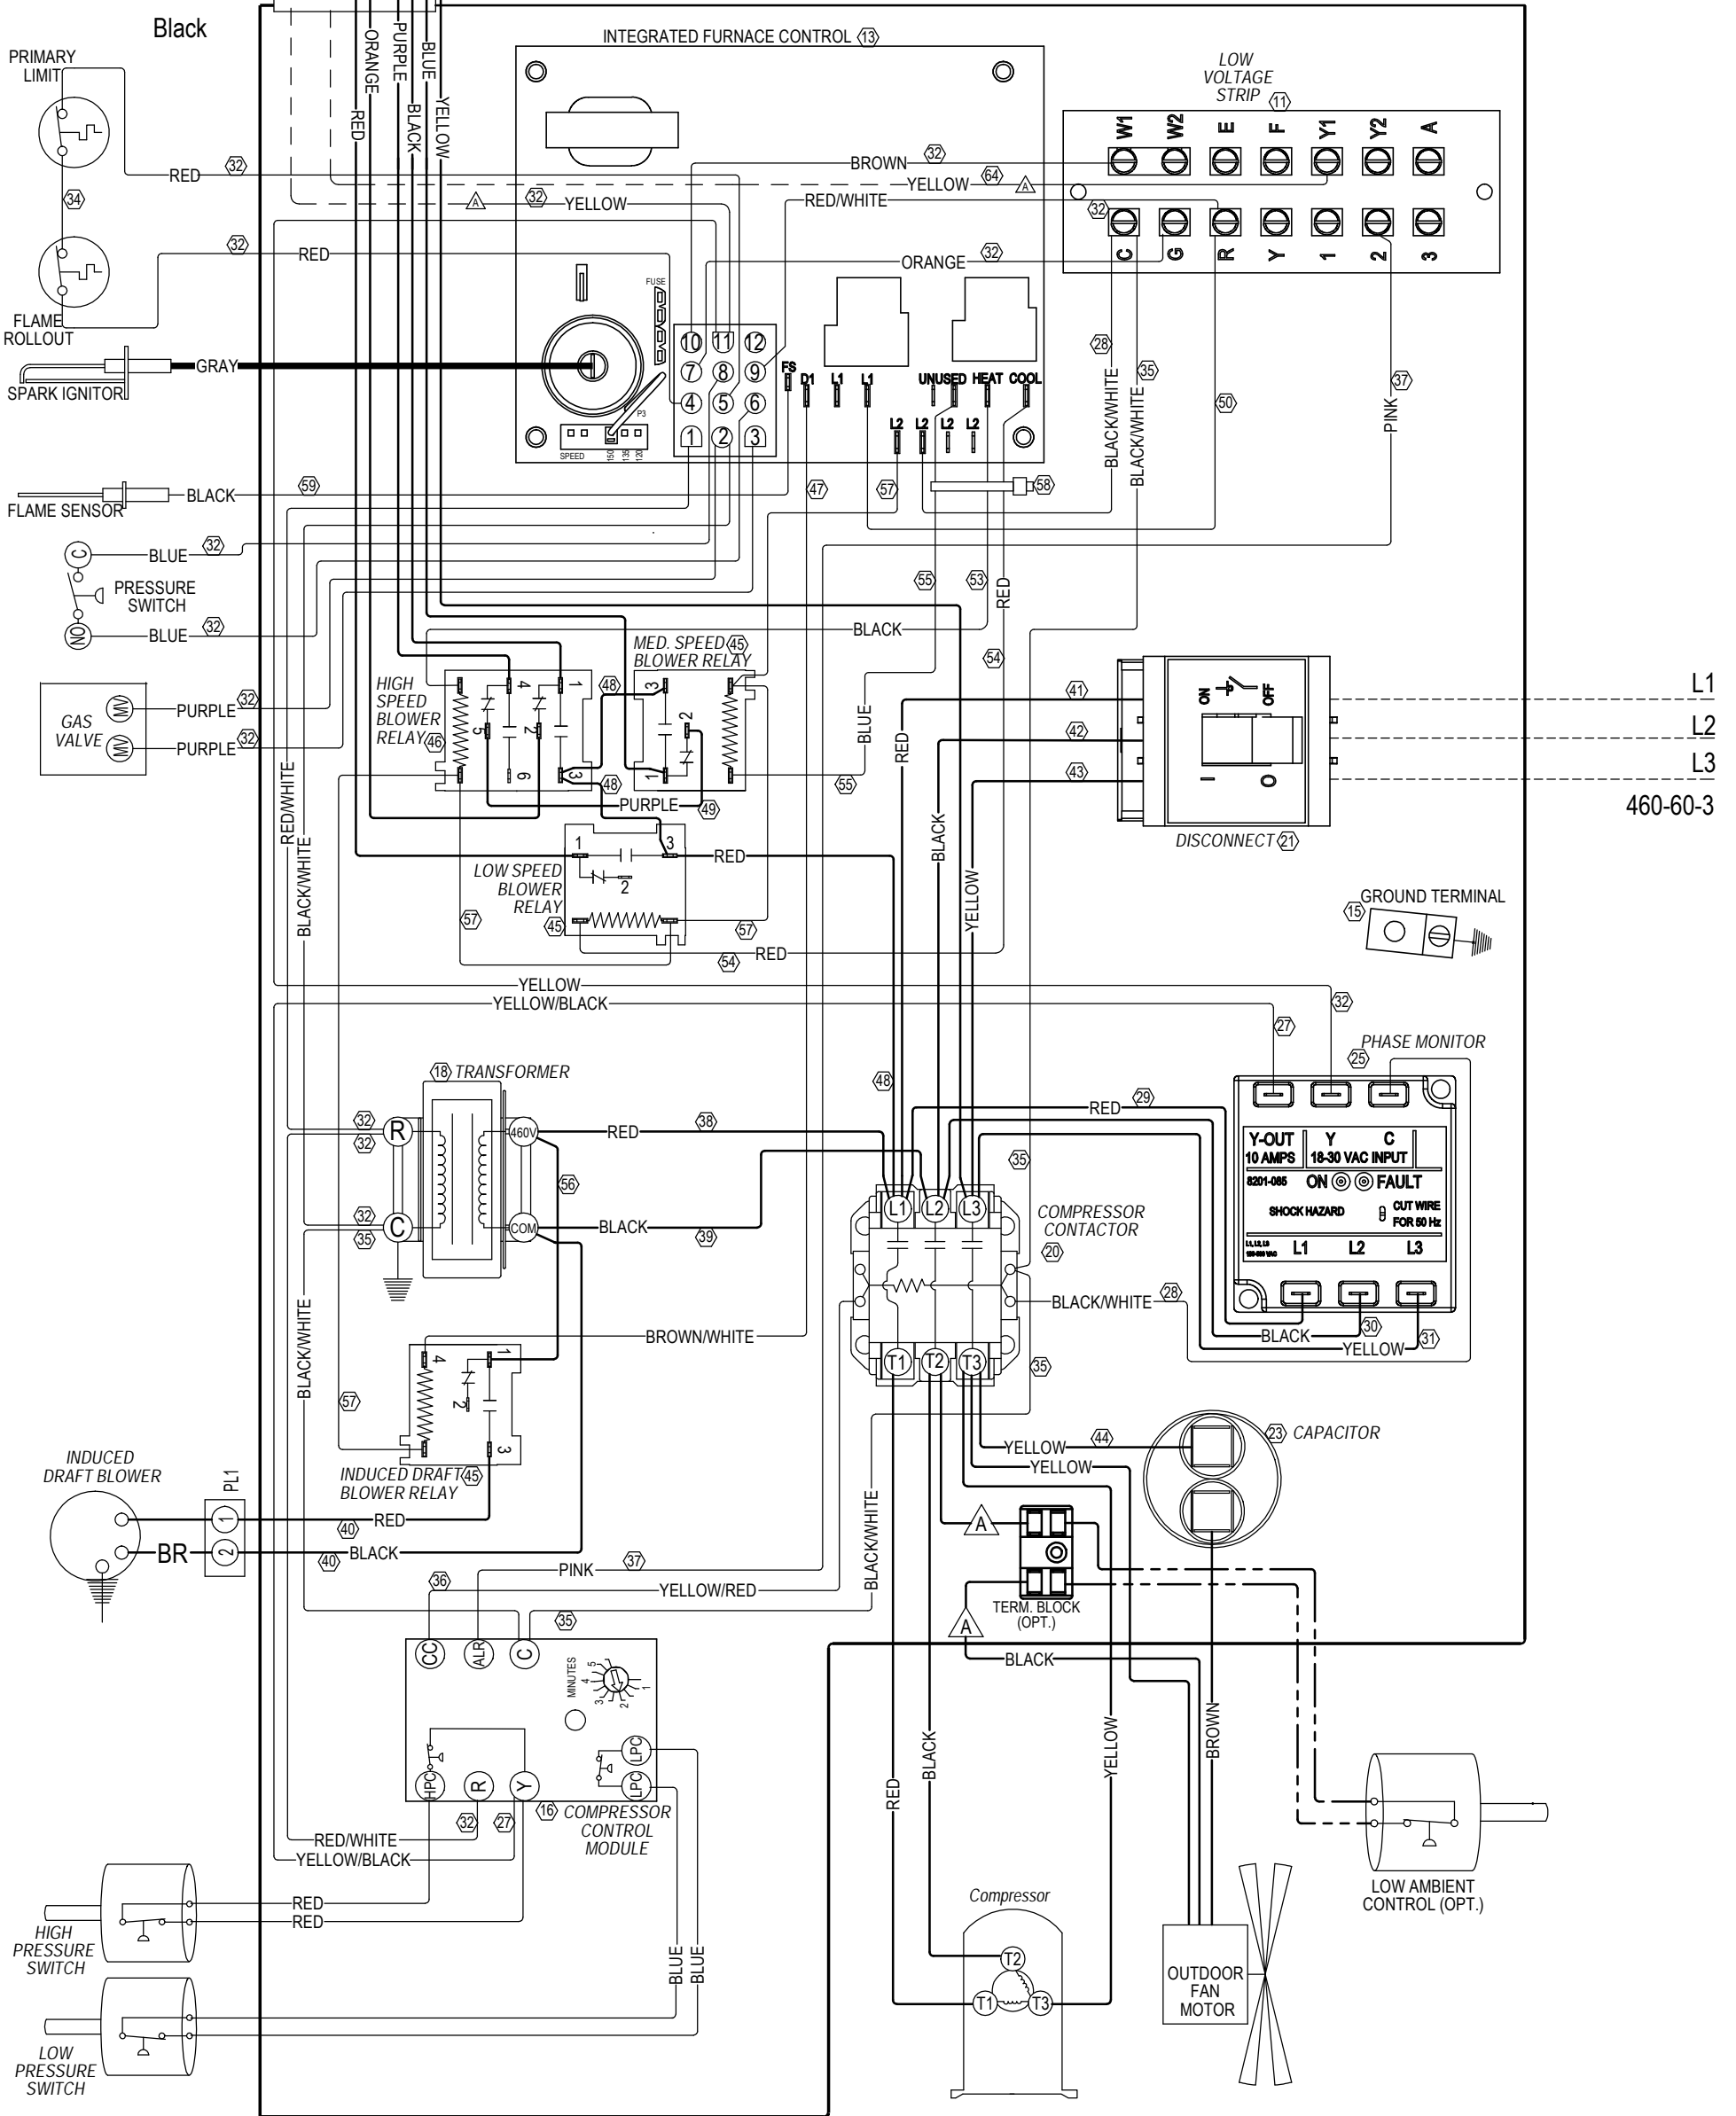

BLOWER SPEED COLOR CODE	
HIGH	BLACK
MEDIUM	BLUE
LOW	RED
AUX	PURPLE/ORANGE

Model	Fan Capacitor
W24G2-C	5/370

USE COPPER CONDUCTORS SUITABLE FOR AT LEAST 75° C

⁽⁹⁹⁾ Wire Identification numbers for Bard use only.

IF ANY ORIGINAL WIRE AS SUPPLIED WITH THE APPLIANCE MUST BE REPLACED, IT MUST BE REPLACED WITH WIRING MATERIAL HAVING A TEMPERATURE RATING OF AT LEAST 105° C EXCEPT THE IGNITION CABLE WHICH IS 250° C HIGH VOLTAGE CABLE

	Factory	Field	Optional
High Voltage	---	---	---
Low Voltage	---	---	---

▲
WIRES CONNECT IF OPTION NOT USED