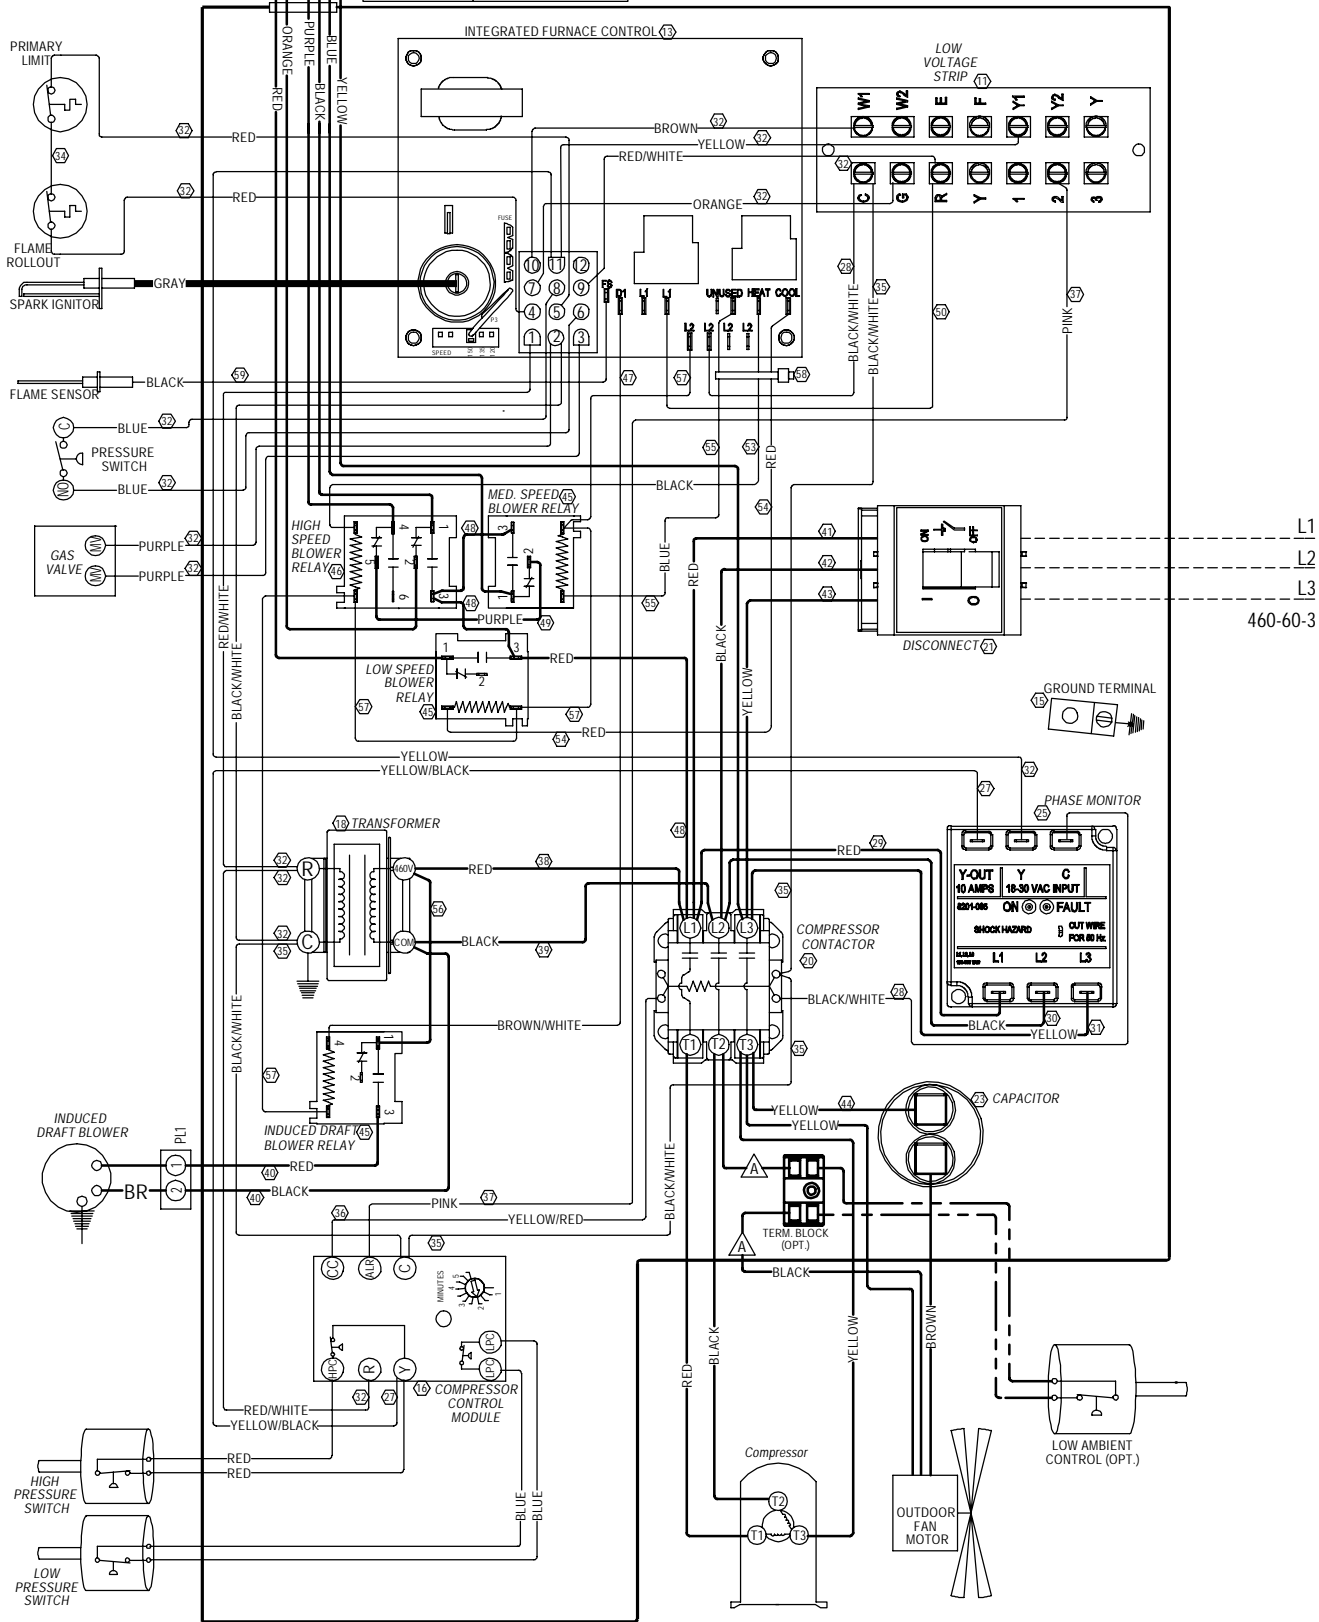

Evaporator Section		BLOWER SPEED COLOR CODE	
Indoor Fan Capacitor	Brown	HIGH	BLACK
	Brown	MEDIUM	BLUE
		LOW	RED
		AUX	PURPLE/ORANGE

L1
L2
L3
460-60-3

Model	Fan Capacitor
W24G2-C	5/370

USE COPPER CONDUCTORS SUITABLE FOR AT LEAST 75° C

Wire Identification numbers for Bard use only.

IF ANY ORIGINAL WIRE AS SUPPLIED WITH THE APPLIANCE MUST BE REPLACED, IT MUST BE REPLACED WITH WIRING MATERIAL HAVING A TEMPERATURE RATING OF AT LEAST 105° C EXCEPT THE IGNITION CABLE WHICH IS 250° C HIGH VOLTAGE CABLE

	Factory	Field	Optional
High Voltage			
Low Voltage			

WIRES CONNECT IF OPTION NOT USED