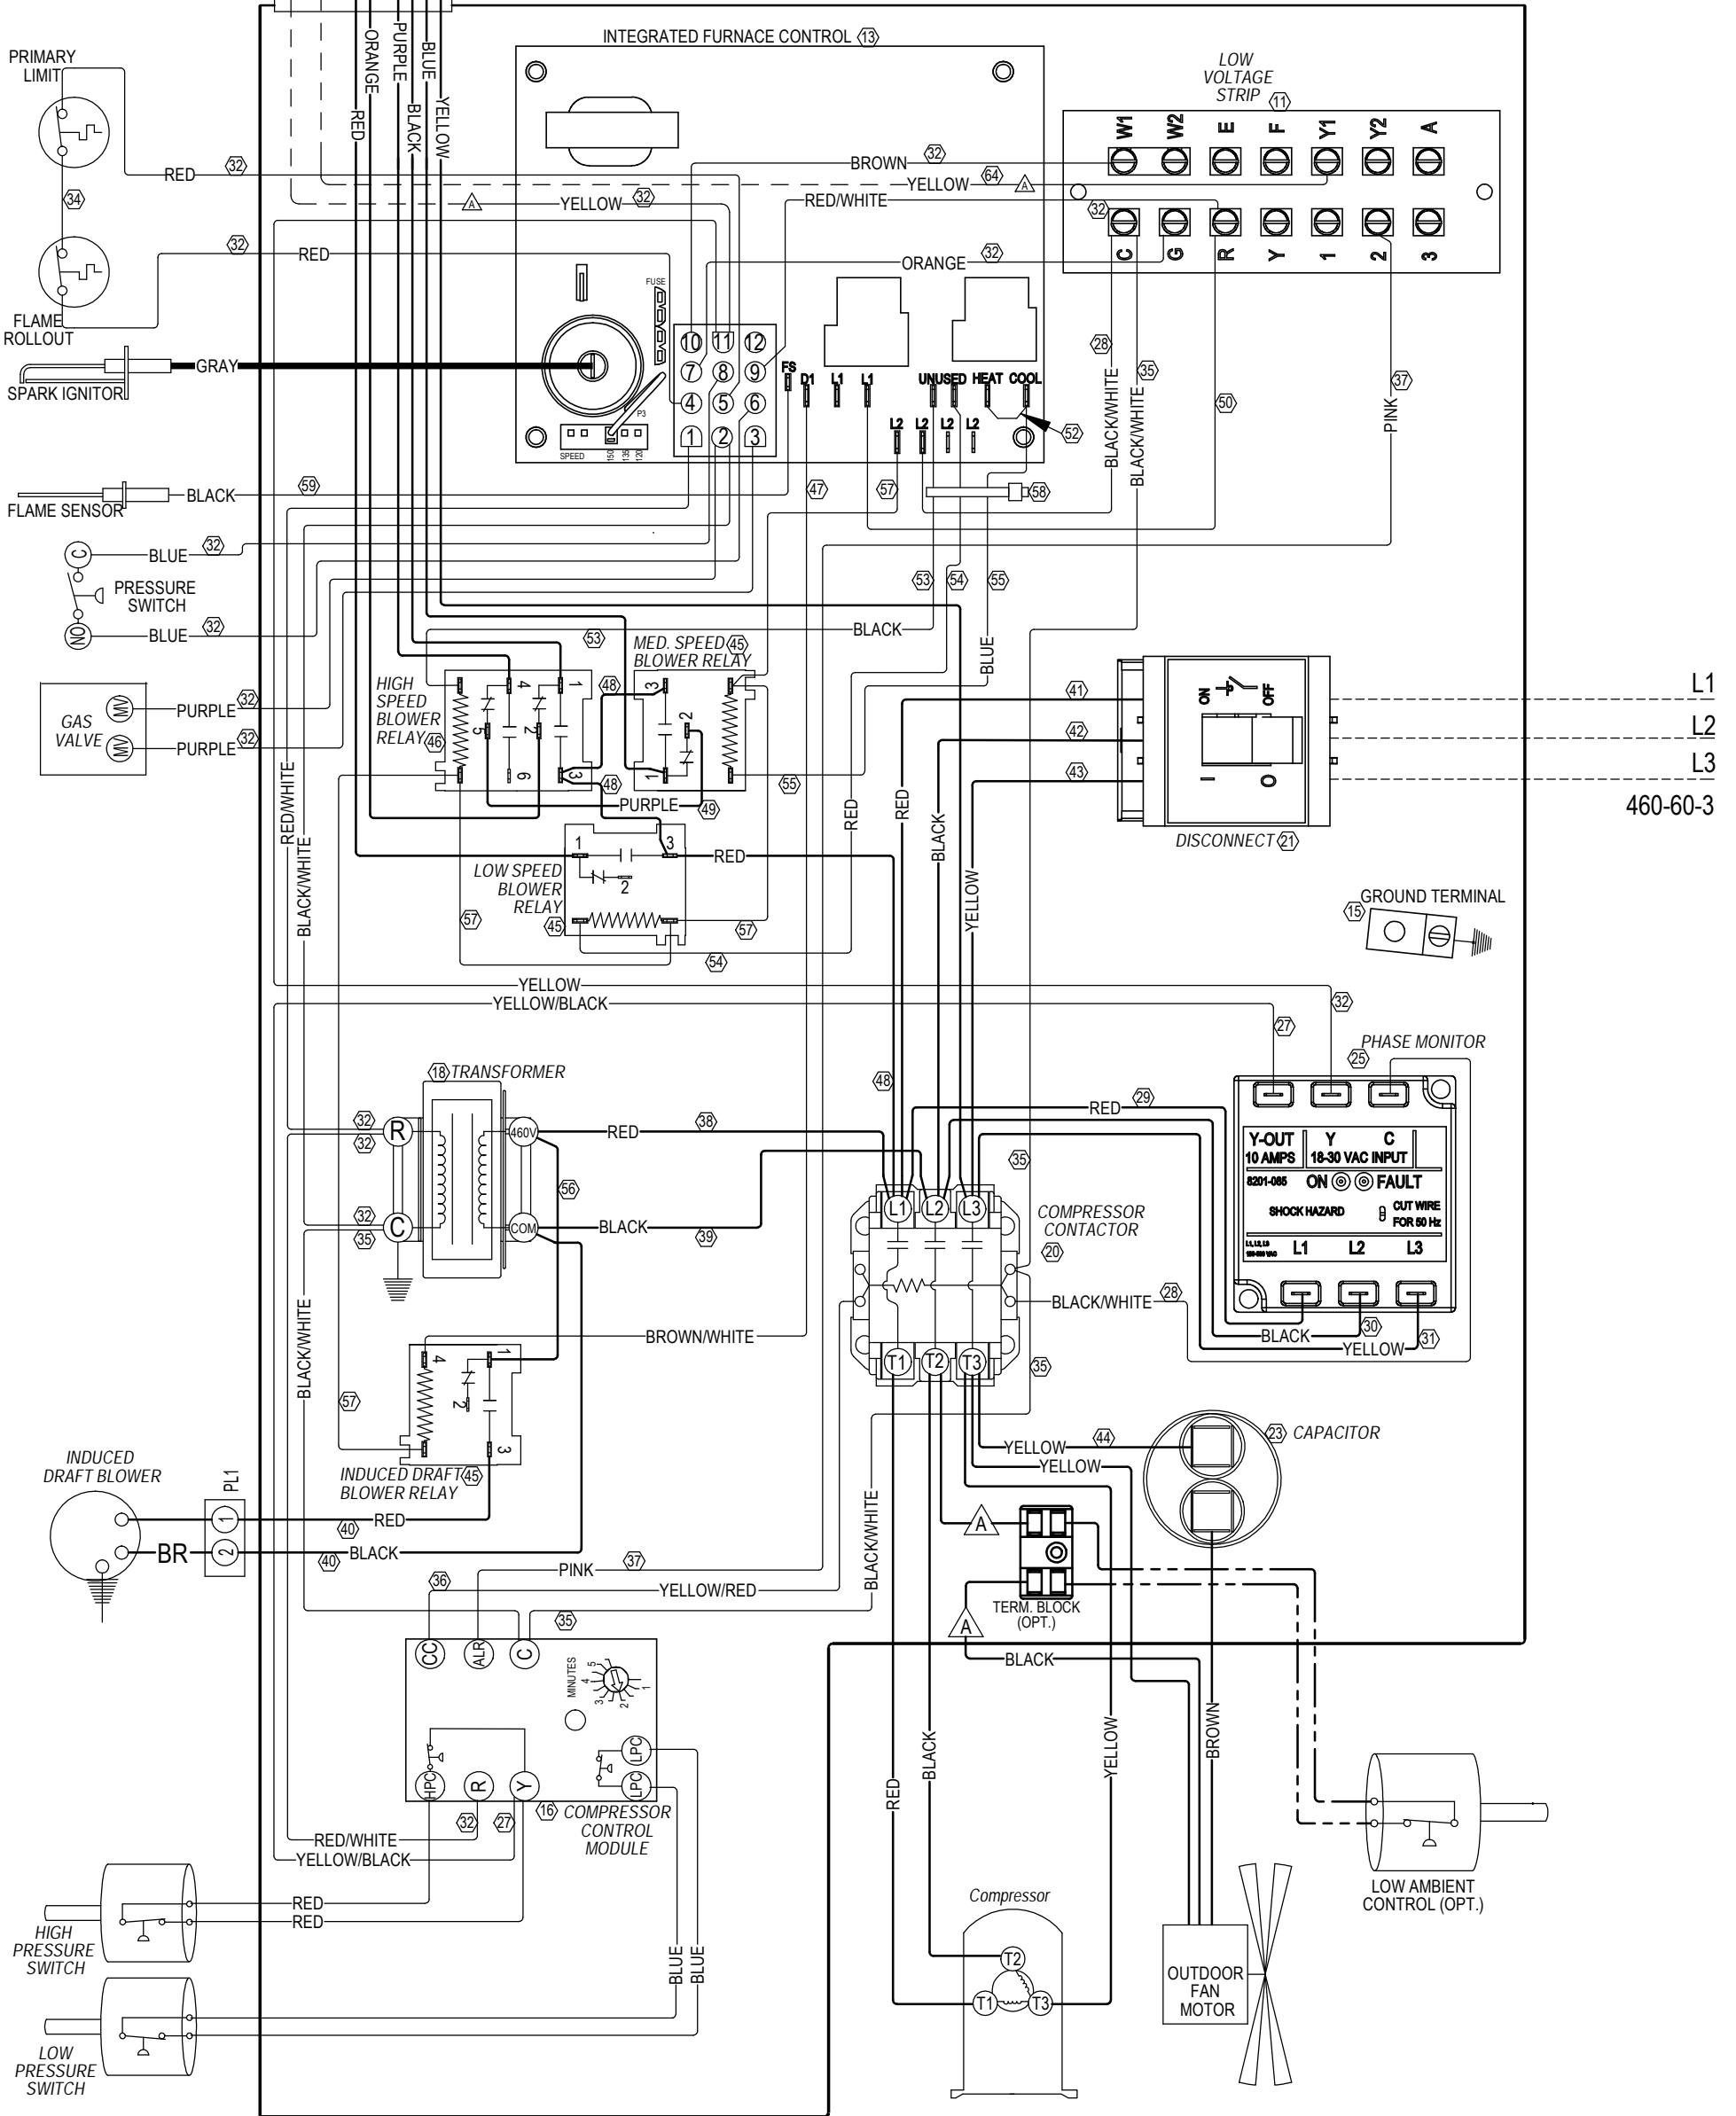

BLOWER SPEED COLOR CODE	
HIGH	BLACK
MEDIUM	BLUE
LOW	RED
AUX	PURPLE/ORANGE

460-60-3

Model	Fan Capacitor
W30G2-C	5/370
W36G2-C	5/370
W42G2-C	15/370
W48G2-C	15/370

USE COPPER CONDUCTORS SUITABLE FOR AT LEAST 75° C

⁽⁹⁹⁾ Wire Identification numbers for Bard use only.

IF ANY ORIGINAL WIRE AS SUPPLIED WITH THE APPLIANCE MUST BE REPLACED, IT MUST BE REPLACED WITH WIRING MATERIAL HAVING A TEMPERATURE RATING OF AT LEAST 105° C EXCEPT THE IGNITION CABLE WHICH IS 250° C HIGH VOLTAGE CABLE

	Factory	Field	Optional
High Voltage	---	---	---
Low Voltage	---	---	---

⚠
WIRES CONNECT IF OPTION NOT USED