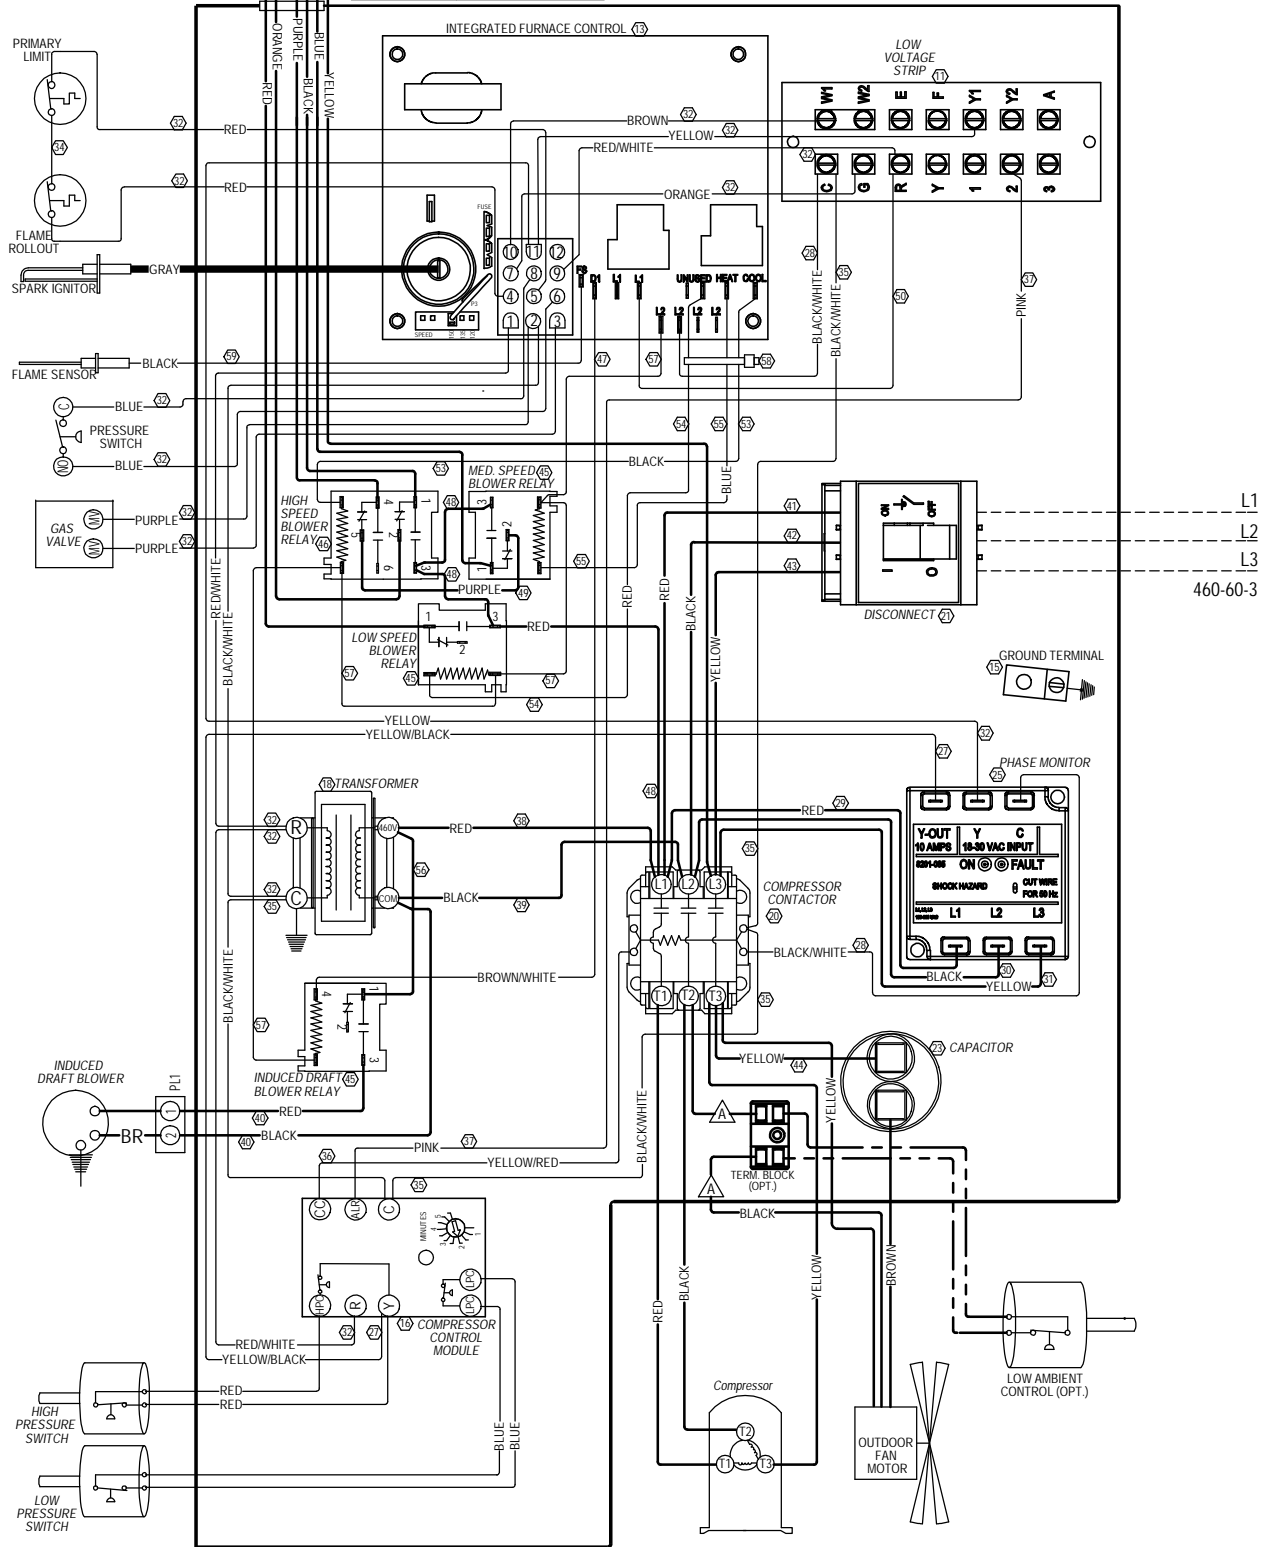

BLOWER SPEED COLOR CODE	
HIGH	BLACK
MEDIUM	BLUE
LOW	RED
AUX	PURPLE/ORANGE

Model	Fan Capacitor
W60G2-C	15/370

USE COPPER CONDUCTORS
SUITABLE FOR AT LEAST 75° C

Wire Identification numbers
for Bard use only.

IF ANY ORIGINAL WIRE AS SUPPLIED WITH THE APPLIANCE MUST BE REPLACED, IT MUST BE REPLACED WITH WIRING MATERIAL HAVING A TEMPERATURE RATING OF AT LEAST 105° C EXCEPT THE IGNITION CABLE WHICH IS 250° C HIGH VOLTAGE CABLE

	Factory	Field	Optional
High Voltage			
Low Voltage			

WIRE CONNECT
IF OPTION
NOT USED