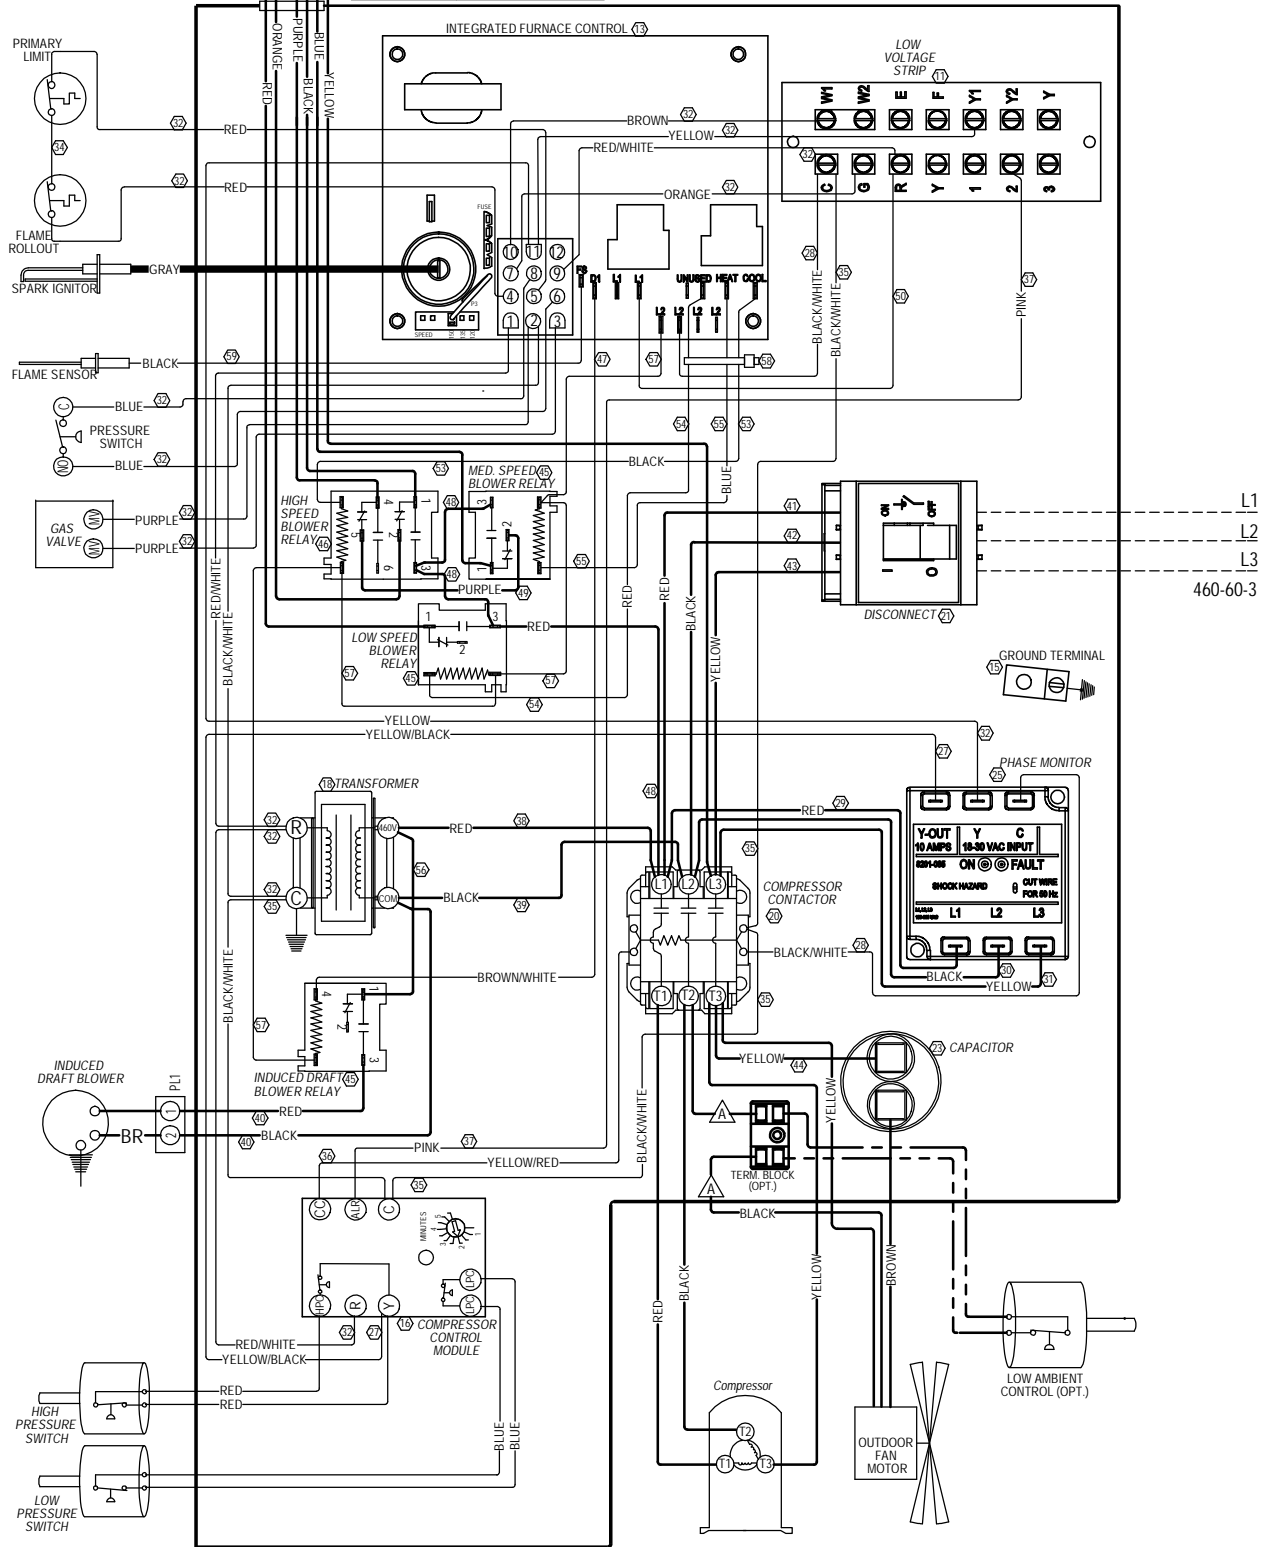

BLOWER SPEED COLOR CODE	
HIGH	BLACK
MEDIUM	BLUE
LOW	RED
AUX	PURPLE/ORANGE

Model Fan Capacitor  
WB002 C 15371

USE COPPER CONDUCTORS  
SUITABLE FOR AT LEAST 75° C

Wire Identification numbers  
for Bard use only.

IF ANY ORIGINAL WIRE AS SUPPLIED WITH THE APPLIANCE MUST BE REPLACED, IT MUST BE REPLACED WITH WIRING MATERIAL HAVING A TEMPERATURE RATING OF AT LEAST 105° C EXCEPT THE IGNITION CABLE WHICH IS 250°C HIGH VOLTAGE CABLE

	Factory	Field	Optional
High Voltage	---	---	---
Low Voltage	---	---	---

WIRE CONNECT  
IF OPTION  
NOT USED