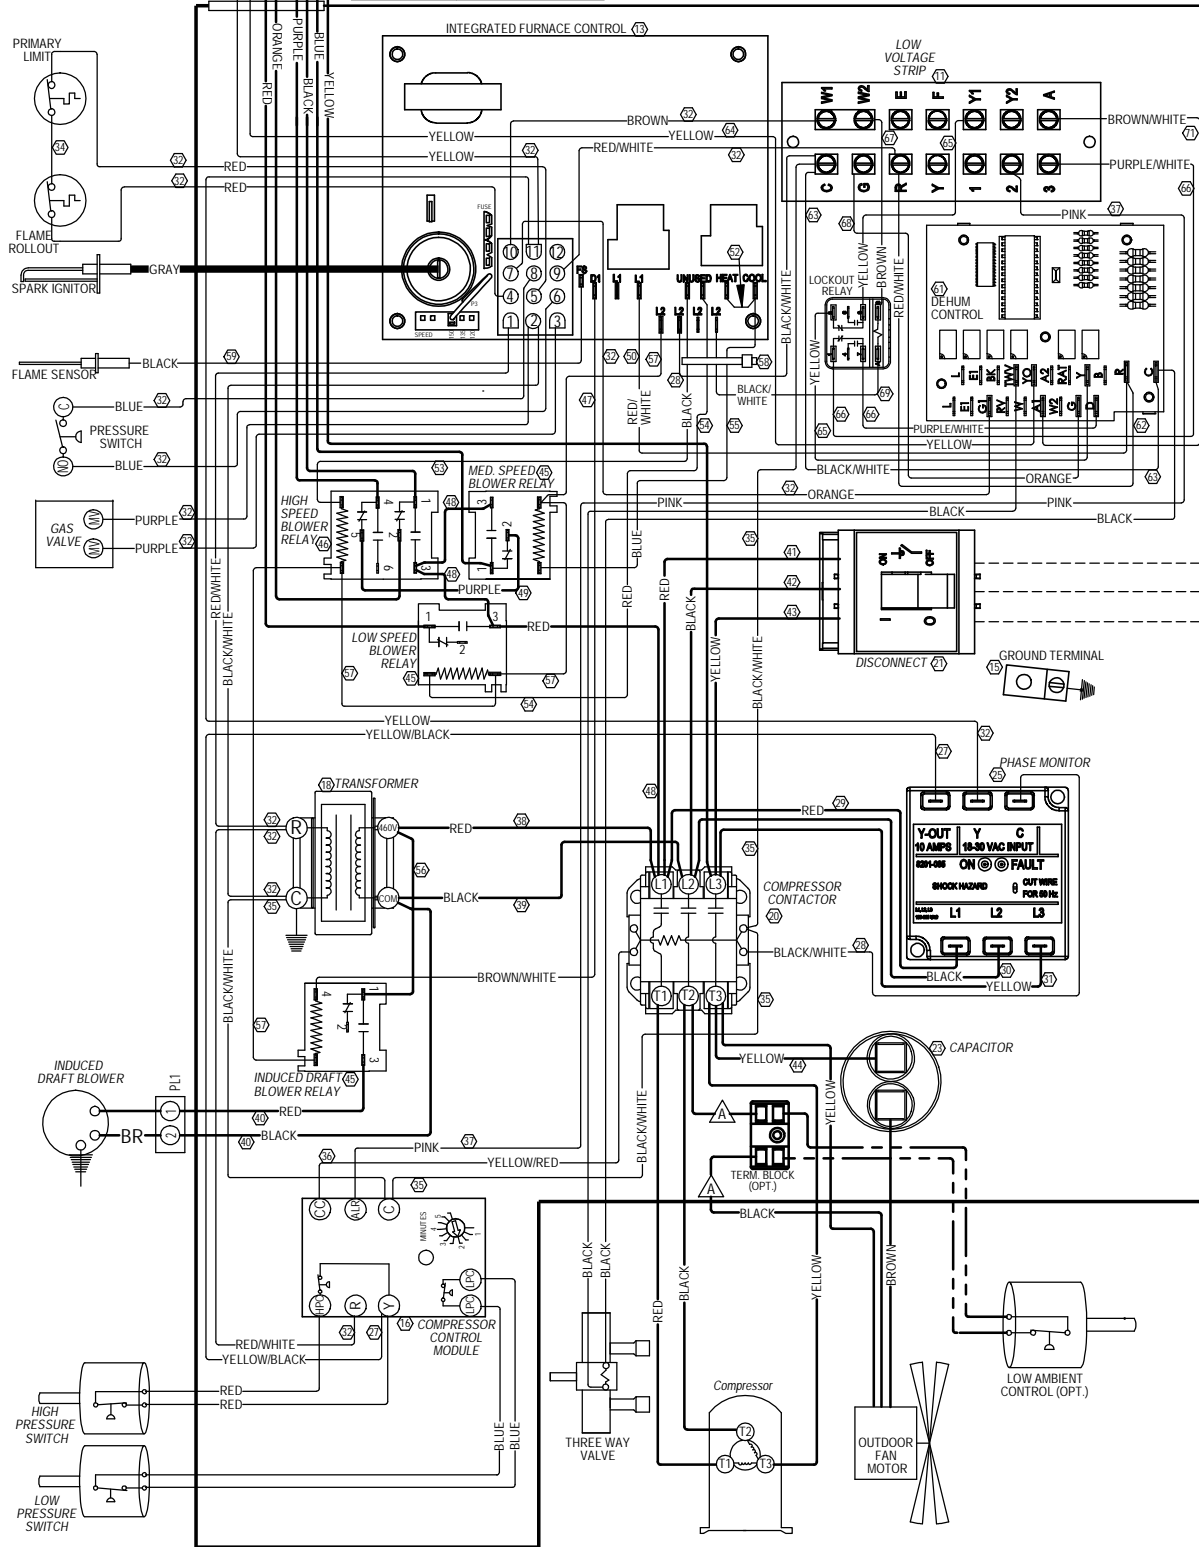

BLOWER SPEED COLOR CODE	
HIGH	BLACK
MEDIUM	BLUE
LOW	RED
AUX	PURPLE/ORANGE

L1
L2
L3
460-60-3

Model	Fan Capacitor
W30G2DC	5/370
W36G2DC	5/370
W42G2DC	15/370

USE COPPER CONDUCTORS SUITABLE FOR AT LEAST 75° C

Wire Identification numbers for Bard use only.

IF ANY ORIGINAL WIRE AS SUPPLIED WITH THE APPLIANCE MUST BE REPLACED, IT MUST BE REPLACED WITH WIRING MATERIAL HAVING A TEMPERATURE RATING OF AT LEAST 105° C EXCEPT THE IGNITION CABLE WHICH IS 250° C HIGH VOLTAGE CABLE

	Factory	Field	Optional
High Voltage	---	---	---
Low Voltage	---	---	---

WIRES CONNECT IF OPTION NOT USED