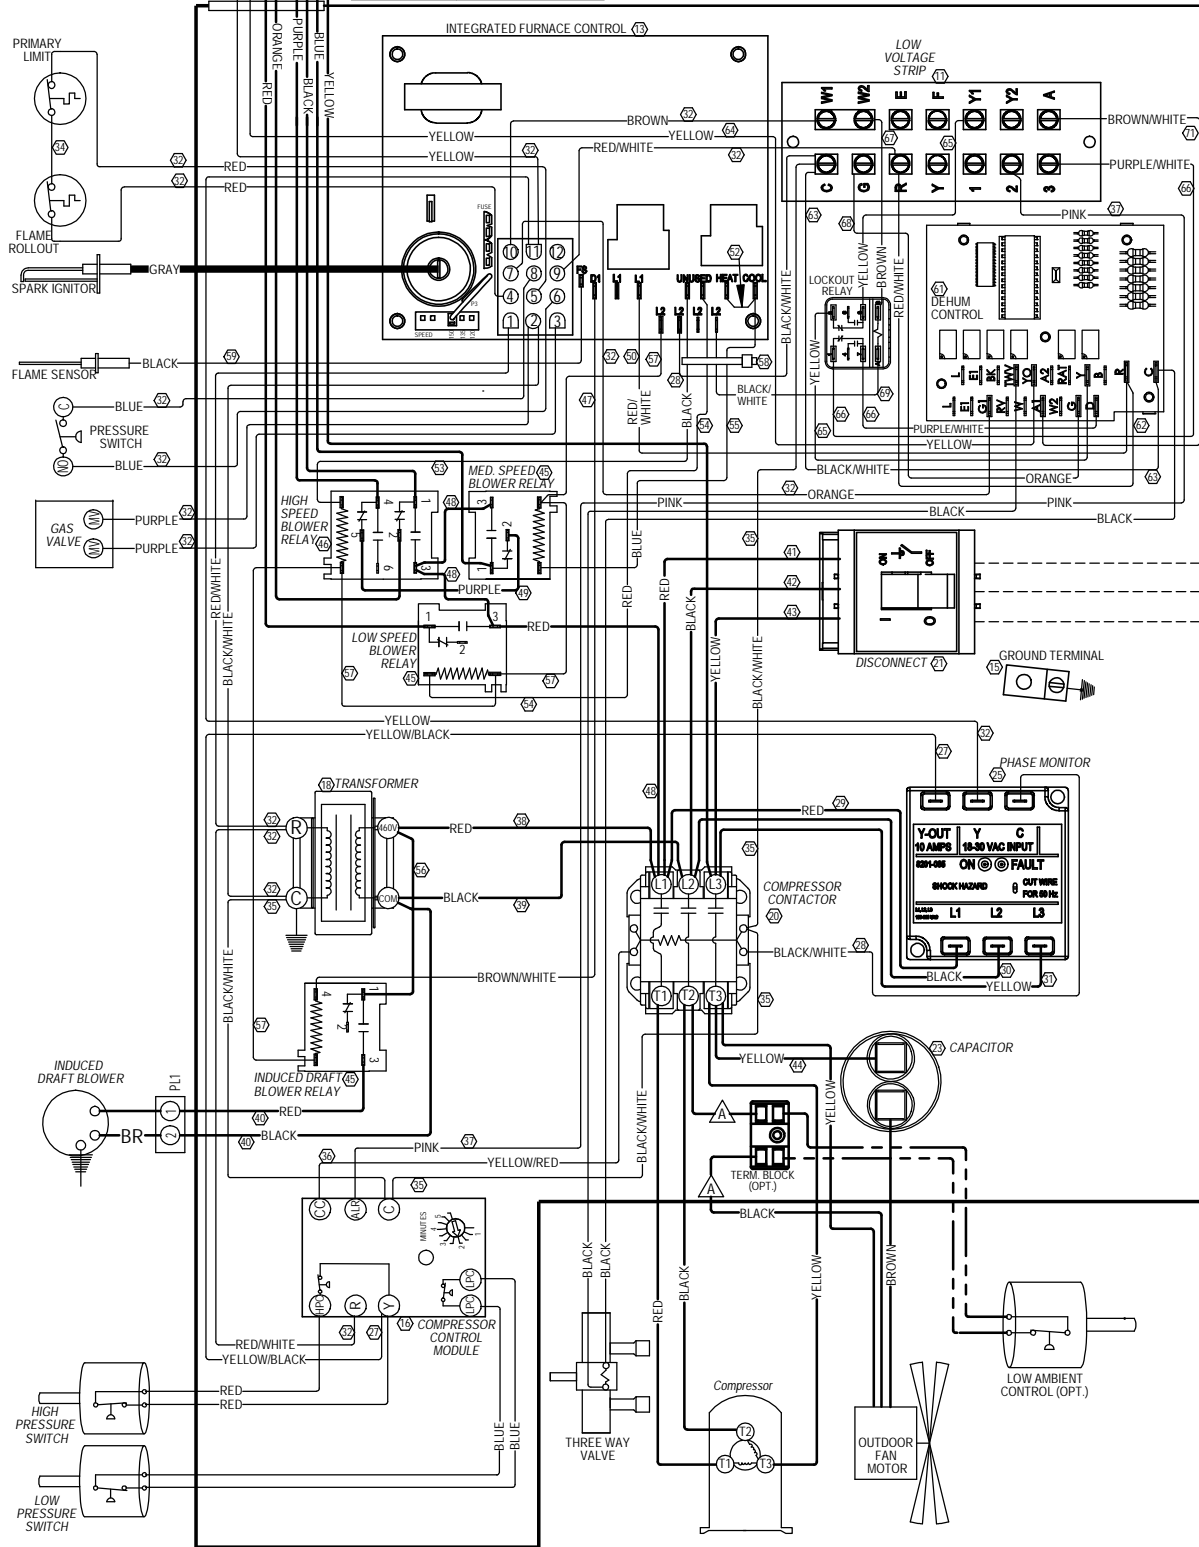

BLOWER SPEED COLOR CODE	
HIGH	BLACK
MEDIUM	BLUE
LOW	RED
AUX	PURPLE/ORANGE

L1
L2
L3
460-60-3

Model	Fan Capacitor
W30G2DC	5/370
W36G2DC	5/370
W42G2DC	15/370

USE COPPER CONDUCTORS SUITABLE FOR AT LEAST 75° C

Wire Identification numbers for Bard use only.

IF ANY ORIGINAL WIRE AS SUPPLIED WITH THE APPLIANCE MUST BE REPLACED, IT MUST BE REPLACED WITH WIRING MATERIAL HAVING A TEMPERATURE RATING OF AT LEAST 105° C EXCEPT THE IGNITION CABLE WHICH IS 250° C HIGH VOLTAGE CABLE

	Factory	Field	Optional
High Voltage	---	---	---
Low Voltage	---	---	---

WIRES CONNECT IF OPTION NOT USED