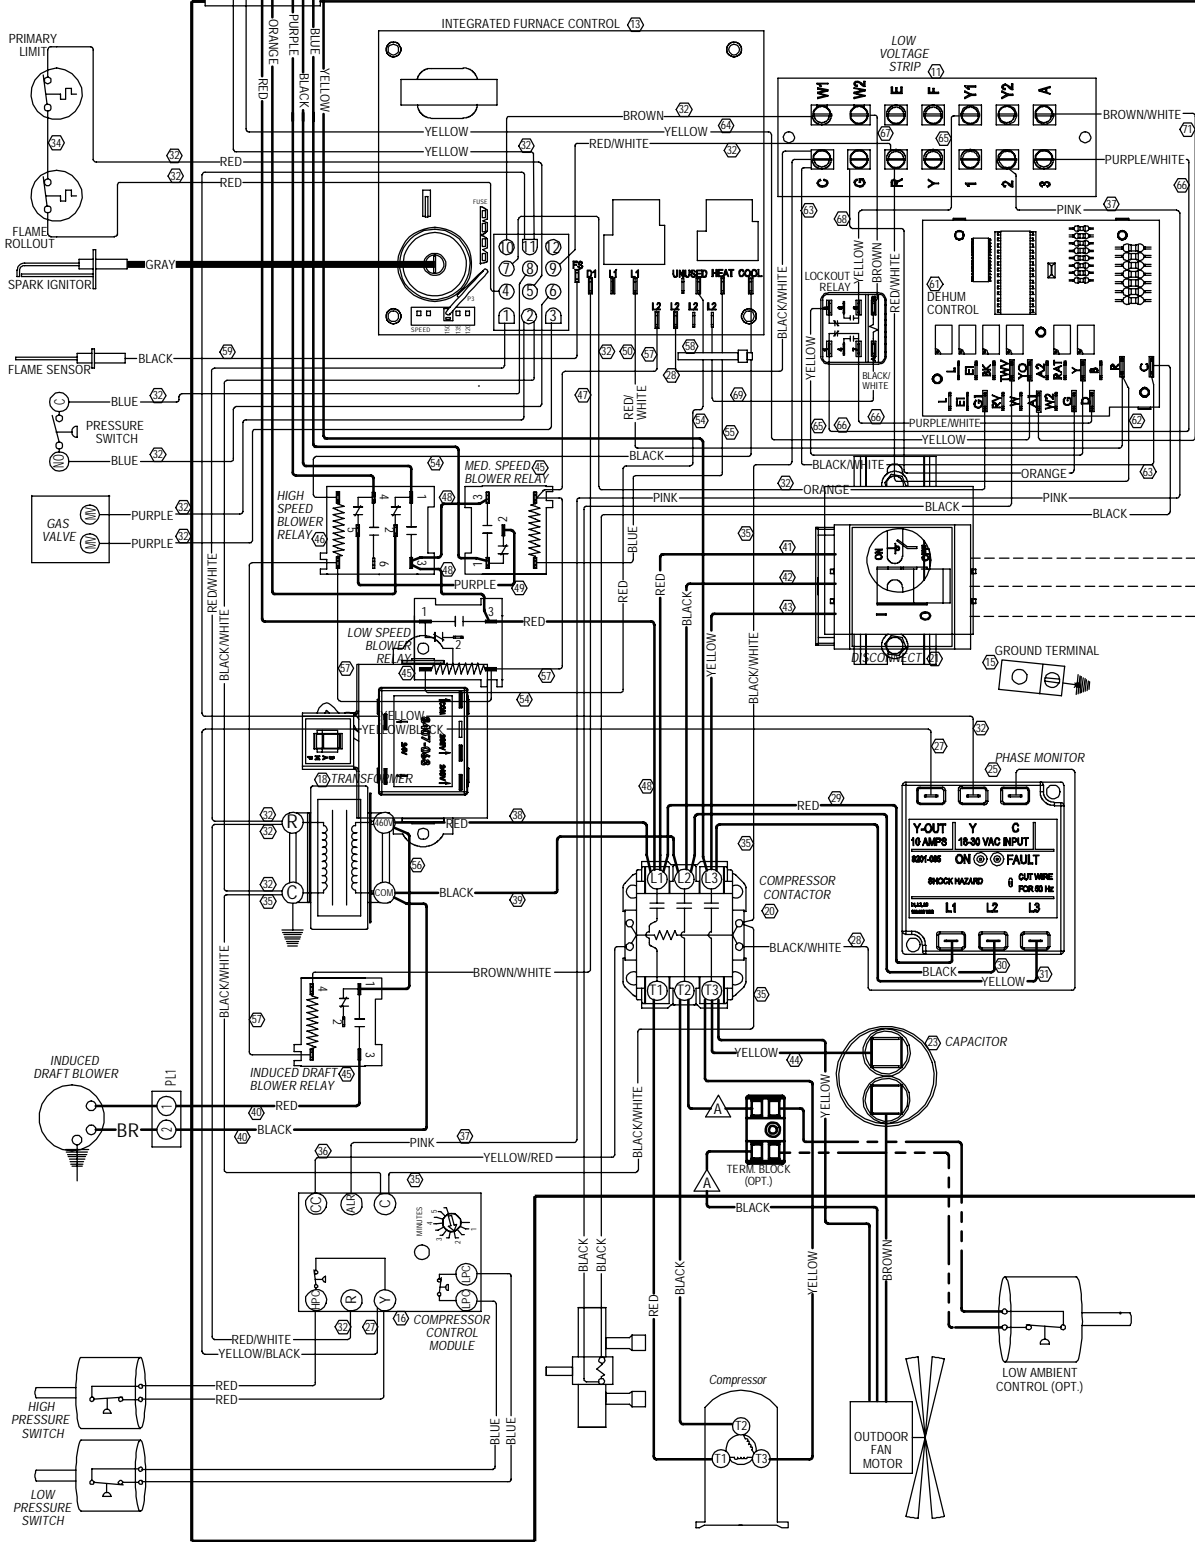

BLOWER SPEED COLOR CODE	
HIGH	BLACK
MEDIUM	BLUE
LOW	RED
AUX	PURPLE/ORANGE

L1  
L2  
L3  
460-60-3

Model	Fan Capacitor
W48G*DC	7.5/370
W60G*DC	7.5/370

USE COPPER CONDUCTORS SUITABLE FOR AT LEAST 75° C

Wire Identification numbers for Bard use only.

IF ANY ORIGINAL WIRE AS SUPPLIED WITH THE APPLIANCE MUST BE REPLACED, IT MUST BE REPLACED WITH WIRING MATERIAL HAVING A TEMPERATURE RATING OF AT LEAST 105° C EXCEPT THE IGNITION CABLE WHICH IS 250° C HIGH VOLTAGE CABLE

	Factory	Field	Optional
High Voltage			
Low Voltage			

Wires Connect if Option Not Used