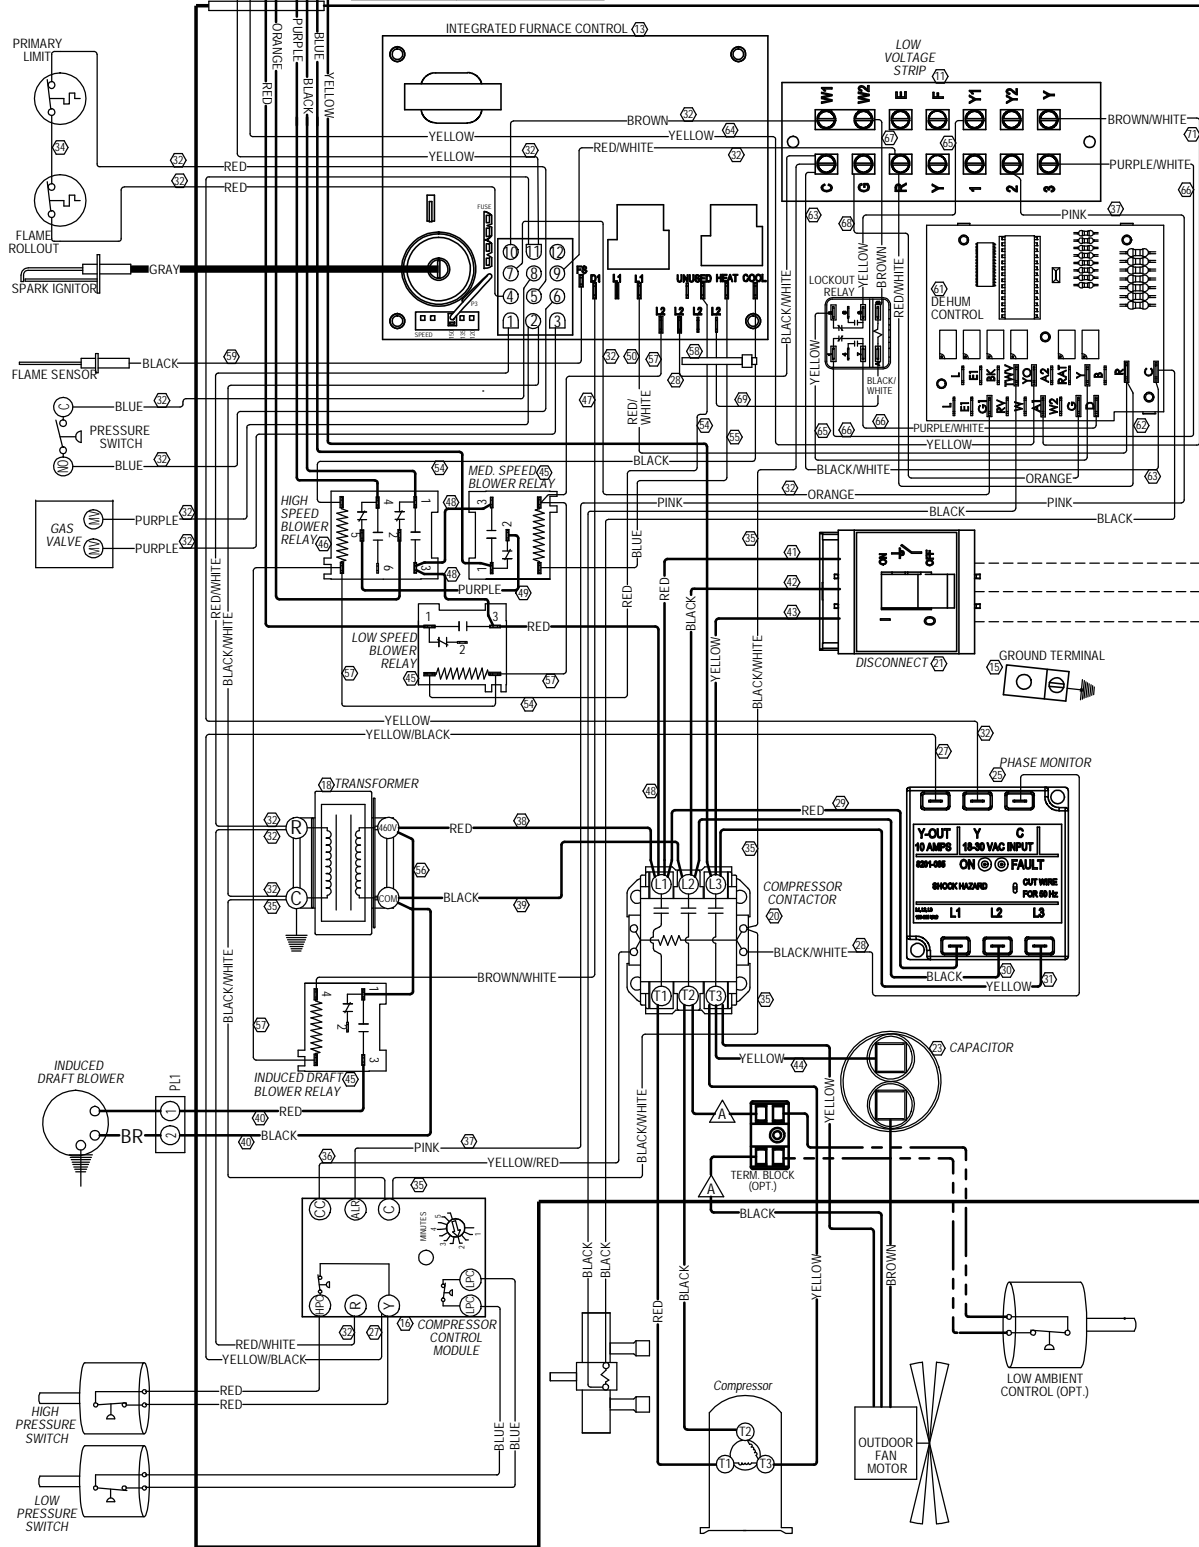

BLOWER SPEED COLOR CODE	
HIGH	BLACK
MEDIUM	BLUE
LOW	RED
AUX	PURPLE/ORANGE

L1
L2
L3
460-60-3

Model	Fan Capacitor
W3352DC	15/37
W3352DC	15/37

USE COPPER CONDUCTORS SUITABLE FOR AT LEAST 75° C

Wire Identification numbers for Bard use only.

IF ANY ORIGINAL WIRE AS SUPPLIED WITH THE APPLIANCE MUST BE REPLACED, IT MUST BE REPLACED WITH WIRING MATERIAL HAVING A TEMPERATURE RATING OF AT LEAST 105° C EXCEPT THE IGNITION CABLE WHICH IS 250°C HIGH VOLTAGE CABLE

	Factory	Field	Optional
High Voltage	---	---	---
Low Voltage	---	---	---

WIRES CONNECT IF OPTION NOT USED