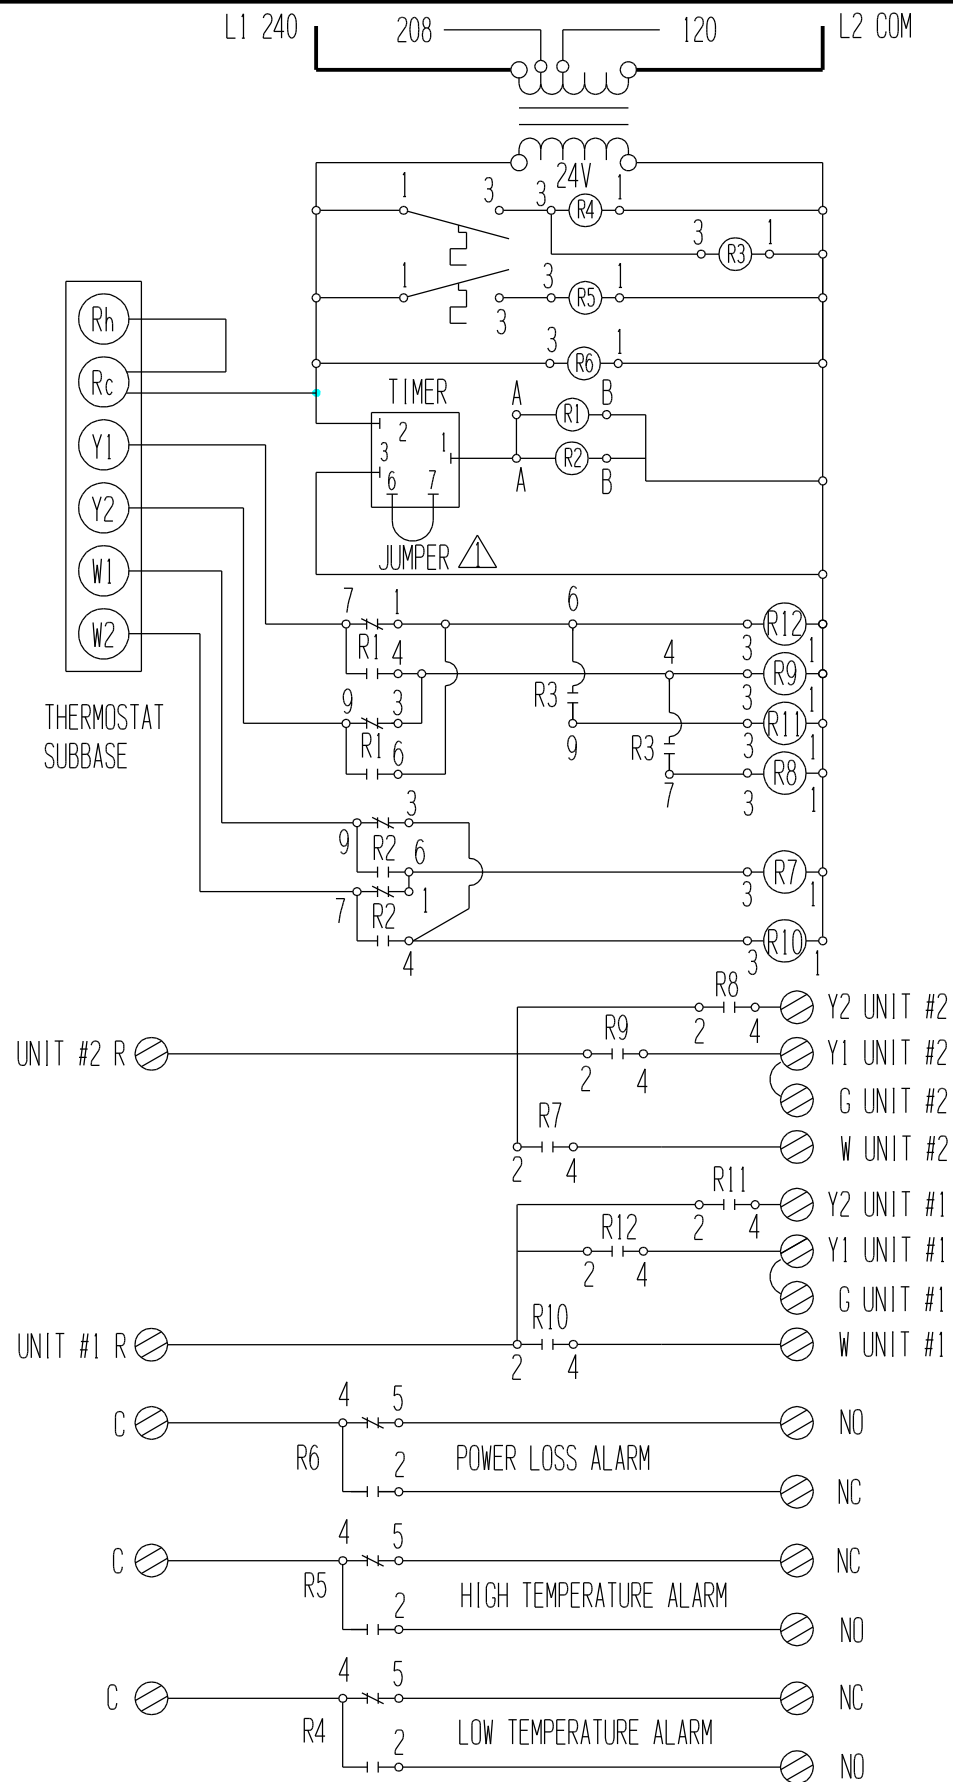

MC91AE LADDER DIAGRAM

COLOR CODE	
WIRE COLOR	ABBREVIATION
BLACK	BK
BROWN	BR
RED	R
ORANGE	O
YELLOW	Y
GREEN	G
BLUE	BL
VIOLET(PURPLE)	V(PR)
GRAY(SLATE)	GY(S)
WHITE	W
TAN	T
PINK	PK
LAVENDER	L

MC91AE WIRING DIAGRAM